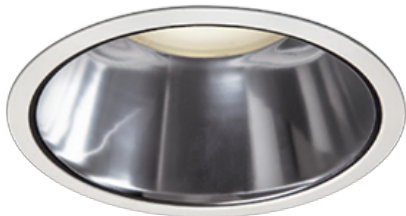

Item no. DD098-4530MW8540D

Series Name:  $\Phi$ 150 Spark (Deep Cone)

Installation	Recessed mount
Type	$\Phi$ 150 Spark (Deep Cone)
Fixture wattage	44.3W
Beam angle	41 deg
Color Temp.	4000K
CRI	Ra>85
Luminous	4290 lm
Body	Die-cast aluminum alloy
Body finish	N/A
Trim finish	White
Reflector finish	Mirror
IP Rate	IP20
Light source	COB module
Input Voltage	AC220~240V
Dimming Type	Non-Dimmable
Certificate	CE, CCC
Cut Hole	150mm

Height (Weight)	Spot / Medium / Medium flood	Wide flood
65.3W	177 (1.4kg)	
48.5W	177 (1.5kg)	
44.3W	157 (1.2kg)	
33.8W	168 (1.1kg)	157 (1.1kg)
30.3W	168 (1.1kg)	157 (1.1kg)
23.0W	138 (0.9kg)	127 (0.9kg)