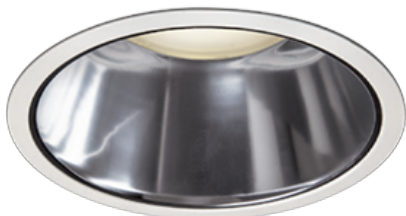

Item no. DD098-4530MW9040D

Series Name: Φ 150 Spark (Deep Cone)

Installation	Recessed mount
Type	
Fixture wattage	44.3W
Beam angle	41 deg
Color Temp.	4000K
CRI	Ra>90
Luminous	3901 lm
Body	Die-cast aluminum alloy
Body finish	N/A
Trim finish	White
Reflector finish	Mirror
IP Rate	IP20
Light source	COB module
Input Voltage	AC220~240V
Dimming Type	Non-Dimmable
Certificate	CE, CCC
Cut Hole	150mm

Height (Weight)	Spot / Medium / Medium flood	Wide flood
65.3W	177 (1.4kg)	
48.5W	177 (1.5kg)	
44.3W	157 (1.2kg)	
33.8W	168 (1.1kg)	157 (1.1kg)
30.3W	168 (1.1kg)	157 (1.1kg)
23.0W	138 (0.9kg)	127 (0.9kg)