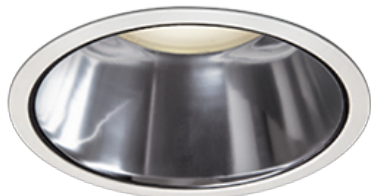

Item no. DD098-4540DW8540D

Series Name: Φ 150 Spark (Deep Cone)

White Reflector

Installation	Recessed mount
Type	
Fixture wattage	44.3W
Beam angle	46 deg
Color Temp.	4000K
CRI	Ra>85
Luminous	4135 lm
Body	Die-cast aluminum alloy
Body finish	N/A
Trim finish	White
Reflector finish	White
IP Rate	IP20
Light source	COB module
Input Voltage	AC220~240V
Dimming Type	Non-Dimmable
Certificate	CE, CCC
Cut Hole	150mm

Height (Weight)	Spot / Medium / Medium flood	Wide flood
65.3W	177 (1.4kg)	
48.5W	177 (1.5kg)	
44.3W	157 (1.2kg)	
33.8W	168 (1.1kg)	157 (1.1kg)
30.3W	168 (1.1kg)	157 (1.1kg)
23.0W	138 (0.9kg)	127 (0.9kg)