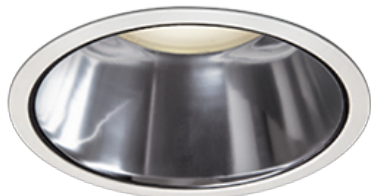

Item no. DD098-4540DW9030D

Series Name: Φ 150 Spark (Deep Cone)

White Reflector

Installation	Recessed mount
Type	
Fixture wattage	44.3W
Beam angle	46 deg
Color Temp.	3000K
CRI	Ra>90
Luminous	3650 lm
Body	Die-cast aluminum alloy
Body finish	N/A
Trim finish	White
Reflector finish	White
IP Rate	IP20
Light source	COB module
Input Voltage	AC220~240V
Dimming Type	Non-Dimmable
Certificate	CE, CCC
Cut Hole	150mm

Height (Weight)	Spot / Medium / Medium flood	Wide flood
65.3W	177 (1.4kg)	
48.5W	177 (1.5kg)	
44.3W	157 (1.2kg)	
33.8W	168 (1.1kg)	157 (1.1kg)
30.3W	168 (1.1kg)	157 (1.1kg)
23.0W	138 (0.9kg)	127 (0.9kg)