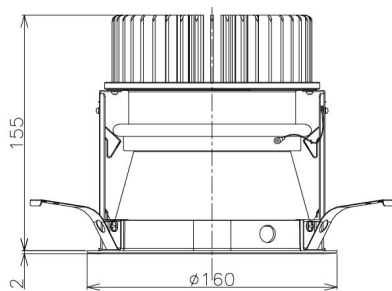

Item no. DD098-4550DW8527D

Series Name: Φ 150 Spark (Deep Cone)

White Reflector

Installation	Recessed mount
Type	Φ 150 Spark (Deep Cone)
Fixture wattage	44.3W
Beam angle	60 deg
Color Temp.	2700K
CRI	Ra>85
Luminous	3902 lm
Body	Die-cast aluminum alloy
Body finish	N/A
Trim finish	White
Reflector finish	White
IP Rate	IP20
Light source	COB module
Input Voltage	AC220~240V
Dimming Type	Non-Dimmable
Certificate	CE, CCC
Cut Hole	150mm

Height (Weight)	Spot / Medium / Medium flood	Wide flood
65.3W	177 (1.4kg)	
48.5W	177 (1.5kg)	
44.3W	157 (1.2kg)	
33.8W	168 (1.1kg)	157 (1.1kg)
30.3W	168 (1.1kg)	157 (1.1kg)
23.0W	138 (0.9kg)	127 (0.9kg)