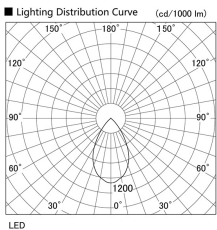

Item no. DD098-4550DW8527D

Series Name: Φ 150 Spark (Deep Cone)

White Reflector

Installation	Recessed mount
Type	Φ 150 Spark (Deep Cone)
Fixture wattage	44.3W
Beam angle	60 deg
Color Temp.	2700K
CRI	Ra>85
Luminous	3902 lm
Body	Die-cast aluminum alloy
Body finish	N/A
Trim finish	White
Reflector finish	White
IP Rate	IP20
Light source	COB module
Input Voltage	AC220~240V
Dimming Type	Non-Dimmable
Certificate	CE, CCC
Cut Hole	150mm

Height (Weight)	Spot / Medium / Medium flood	Wide flood
65.3W	177 (1.4kg)	
48.5W	177 (1.5kg)	
44.3W	157 (1.2kg)	
33.8W	168 (1.1kg)	157 (1.1kg)
30.3W	168 (1.1kg)	157 (1.1kg)
23.0W	138 (0.9kg)	127 (0.9kg)