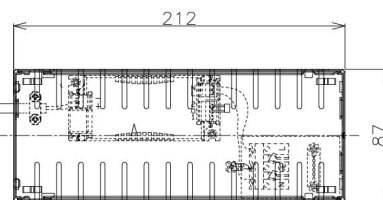

Item no. DD098-4550DW8527D

Series Name: Φ 150 Spark (Deep Cone)

White Reflector

Installation	Recessed mount
Type	Φ 150 Spark (Deep Cone)
Fixture wattage	44.3W
Beam angle	60 deg
Color Temp.	2700K
CRI	Ra>85
Luminous	3902 lm
Body	Die-cast aluminum alloy
Body finish	N/A
Trim finish	White
Reflector finish	White
IP Rate	IP20
Light source	COB module
Input Voltage	AC220~240V
Dimming Type	Non-Dimmable
Certificate	CE, CCC
Cut Hole	150mm

Height (Weight)	Spot / Medium / Medium flood	Wide flood
65.3W	177 (1.4kg)	
48.5W	177 (1.5kg)	
44.3W	157 (1.2kg)	
33.8W	168 (1.1kg)	157 (1.1kg)
30.3W	168 (1.1kg)	157 (1.1kg)
23.0W	138 (0.9kg)	127 (0.9kg)