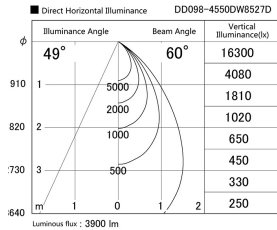

Item no. DD098-4550DW8527D

Series Name: Φ 150 Spark (Deep Cone)

White Reflector

Installation	Recessed mount
Type	Φ 150 Spark (Deep Cone)
Fixture wattage	44.3W
Beam angle	60 deg
Color Temp.	2700K
CRI	Ra>85
Luminous	3902 lm
Body	Die-cast aluminum alloy
Body finish	N/A
Trim finish	White
Reflector finish	White
IP Rate	IP20
Light source	COB module
Input Voltage	AC220~240V
Dimming Type	Non-Dimmable
Certificate	CE, CCC
Cut Hole	150mm

Height (Weight)	Spot / Medium / Medium flood	Wide flood
65.3W	177 (1.4kg)	
48.5W	177 (1.5kg)	
44.3W	157 (1.2kg)	
33.8W	168 (1.1kg)	157 (1.1kg)
30.3W	168 (1.1kg)	157 (1.1kg)
23.0W	138 (0.9kg)	127 (0.9kg)