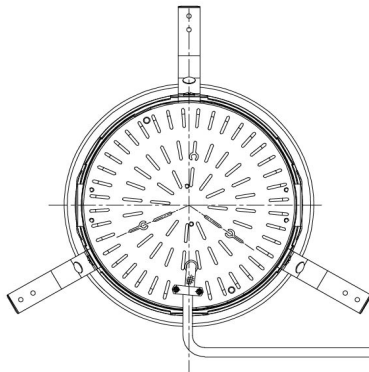

Item no. DD098-4550DW8527D

Series Name: Φ 150 Spark (Deep Cone)

White Reflector

Installation	Recessed mount
Type	Φ 150 Spark (Deep Cone)
Fixture wattage	44.3W
Beam angle	60 deg
Color Temp.	2700K
CRI	Ra>85
Luminous	3902 lm
Body	Die-cast aluminum alloy
Body finish	N/A
Trim finish	White
Reflector finish	White
IP Rate	IP20
Light source	COB module
Input Voltage	AC220~240V
Dimming Type	Non-Dimmable
Certificate	CE, CCC
Cut Hole	150mm

Height (Weight)	Spot / Medium / Medium flood	Wide flood
65.3W	177 (1.4kg)	
48.5W	177 (1.5kg)	
44.3W	157 (1.2kg)	
33.8W	168 (1.1kg)	157 (1.1kg)
30.3W	168 (1.1kg)	157 (1.1kg)
23.0W	138 (0.9kg)	127 (0.9kg)