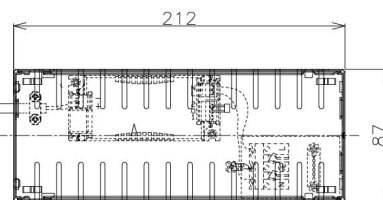

Item no. DD098-4550DW8530D

Series Name: Φ 150 Spark (Deep Cone)

White Reflector

Installation	Recessed mount
Type	Φ 150 Spark (Deep Cone)
Fixture wattage	44.3W
Beam angle	60 deg
Color Temp.	3000K
CRI	Ra>85
Luminous	4065 lm
Body	Die-cast aluminum alloy
Body finish	N/A
Trim finish	White
Reflector finish	White
IP Rate	IP20
Light source	COB module
Input Voltage	AC220~240V
Dimming Type	Non-Dimmable
Certificate	CE, CCC
Cut Hole	150mm

Height (Weight)	Spot / Medium / Medium flood	Wide flood
65.3W	177 (1.4kg)	
48.5W	177 (1.5kg)	
44.3W	157 (1.2kg)	
33.8W	168 (1.1kg)	157 (1.1kg)
30.3W	168 (1.1kg)	157 (1.1kg)
23.0W	138 (0.9kg)	127 (0.9kg)