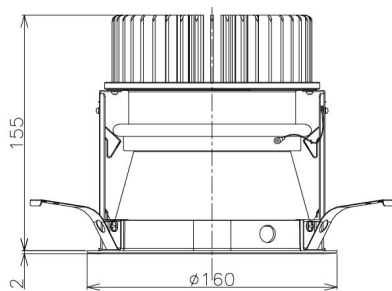

Item no. DD098-4550DW8530D

Series Name: Φ 150 Spark (Deep Cone)

White Reflector

Installation	Recessed mount
Type	Φ 150 Spark (Deep Cone)
Fixture wattage	44.3W
Beam angle	60 deg
Color Temp.	3000K
CRI	Ra>85
Luminous	4065 lm
Body	Die-cast aluminum alloy
Body finish	N/A
Trim finish	White
Reflector finish	White
IP Rate	IP20
Light source	COB module
Input Voltage	AC220~240V
Dimming Type	Non-Dimmable
Certificate	CE, CCC
Cut Hole	150mm

Height (Weight)	Spot / Medium / Medium flood	Wide flood
65.3W	177 (1.4kg)	
48.5W	177 (1.5kg)	
44.3W	157 (1.2kg)	
33.8W	168 (1.1kg)	157 (1.1kg)
30.3W	168 (1.1kg)	157 (1.1kg)
23.0W	138 (0.9kg)	127 (0.9kg)