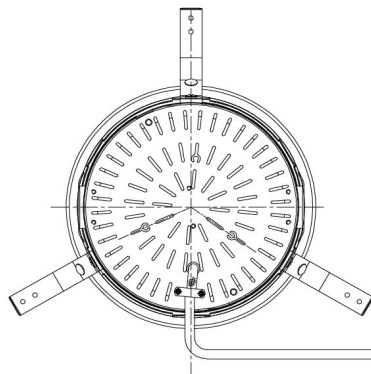

Item no. DD098-4550DW8530D

Series Name: Φ 150 Spark (Deep Cone)

White Reflector

Installation	Recessed mount
Type	Φ 150 Spark (Deep Cone)
Fixture wattage	44.3W
Beam angle	60 deg
Color Temp.	3000K
CRI	Ra>85
Luminous	4065 lm
Body	Die-cast aluminum alloy
Body finish	N/A
Trim finish	White
Reflector finish	White
IP Rate	IP20
Light source	COB module
Input Voltage	AC220~240V
Dimming Type	Non-Dimmable
Certificate	CE, CCC
Cut Hole	150mm

Height (Weight)	Spot / Medium / Medium flood	Wide flood
65.3W	177 (1.4kg)	
48.5W	177 (1.5kg)	
44.3W	157 (1.2kg)	
33.8W	168 (1.1kg)	157 (1.1kg)
30.3W	168 (1.1kg)	157 (1.1kg)
23.0W	138 (0.9kg)	127 (0.9kg)