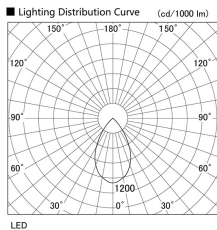

Item no. DD098-4550DW8530D

Series Name: Φ 150 Spark (Deep Cone)

White Reflector

Installation	Recessed mount
Type	Φ 150 Spark (Deep Cone)
Fixture wattage	44.3W
Beam angle	60 deg
Color Temp.	3000K
CRI	Ra>85
Luminous	4065 lm
Body	Die-cast aluminum alloy
Body finish	N/A
Trim finish	White
Reflector finish	White
IP Rate	IP20
Light source	COB module
Input Voltage	AC220~240V
Dimming Type	Non-Dimmable
Certificate	CE, CCC
Cut Hole	150mm

Height (Weight)	Spot / Medium / Medium flood	Wide flood
65.3W	177 (1.4kg)	
48.5W	177 (1.5kg)	
44.3W	157 (1.2kg)	
33.8W	168 (1.1kg)	157 (1.1kg)
30.3W	168 (1.1kg)	157 (1.1kg)
23.0W	138 (0.9kg)	127 (0.9kg)