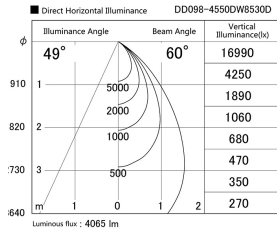

Item no. DD098-4550DW8530D

Series Name: Φ 150 Spark (Deep Cone)

White Reflector

Installation	Recessed mount
Type	Φ 150 Spark (Deep Cone)
Fixture wattage	44.3W
Beam angle	60 deg
Color Temp.	3000K
CRI	Ra>85
Luminous	4065 lm
Body	Die-cast aluminum alloy
Body finish	N/A
Trim finish	White
Reflector finish	White
IP Rate	IP20
Light source	COB module
Input Voltage	AC220~240V
Dimming Type	Non-Dimmable
Certificate	CE, CCC
Cut Hole	150mm

Height (Weight)	Spot / Medium / Medium flood	Wide flood
65.3W	177 (1.4kg)	
48.5W	177 (1.5kg)	
44.3W	157 (1.2kg)	
33.8W	168 (1.1kg)	157 (1.1kg)
30.3W	168 (1.1kg)	157 (1.1kg)
23.0W	138 (0.9kg)	127 (0.9kg)