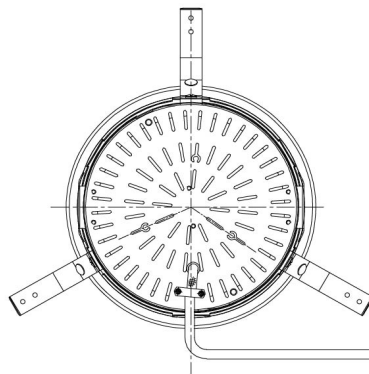

Item no. DD098-4550DW8535D

Series Name: Φ 150 Spark (Deep Cone)

White Reflector

Installation	Recessed mount
Type	Φ 150 Spark (Deep Cone)
Fixture wattage	44.3W
Beam angle	60 deg
Color Temp.	3500K
CRI	Ra>85
Luminous	4146 lm
Body	Die-cast aluminum alloy
Body finish	N/A
Trim finish	White
Reflector finish	White
IP Rate	IP20
Light source	COB module
Input Voltage	AC220~240V
Dimming Type	Non-Dimmable
Certificate	CE, CCC
Cut Hole	150mm

Height (Weight)	Spot / Medium / Medium flood	Wide flood
65.3W	177 (1.4kg)	
48.5W	177 (1.5kg)	
44.3W	157 (1.2kg)	
33.8W	168 (1.1kg)	157 (1.1kg)
30.3W	168 (1.1kg)	157 (1.1kg)
23.0W	138 (0.9kg)	127 (0.9kg)