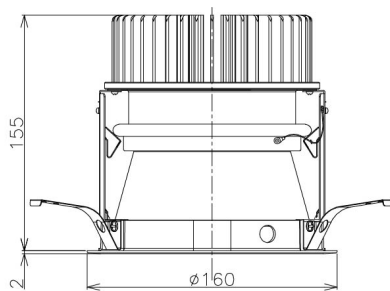

Item no. DD098-4550DW8535D

Series Name: Φ 150 Spark (Deep Cone)

White Reflector

Installation	Recessed mount
Type	Φ 150 Spark (Deep Cone)
Fixture wattage	44.3W
Beam angle	60 deg
Color Temp.	3500K
CRI	Ra>85
Luminous	4146 lm
Body	Die-cast aluminum alloy
Body finish	N/A
Trim finish	White
Reflector finish	White
IP Rate	IP20
Light source	COB module
Input Voltage	AC220~240V
Dimming Type	Non-Dimmable
Certificate	CE, CCC
Cut Hole	150mm

Height (Weight)	Spot / Medium / Medium flood	Wide flood
65.3W	177 (1.4kg)	
48.5W	177 (1.5kg)	
44.3W	157 (1.2kg)	
33.8W	168 (1.1kg)	157 (1.1kg)
30.3W	168 (1.1kg)	157 (1.1kg)
23.0W	138 (0.9kg)	127 (0.9kg)