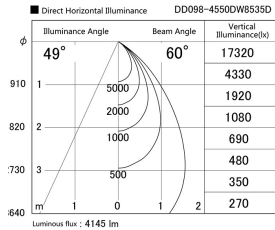

Item no. DD098-4550DW8535D

Series Name: Φ 150 Spark (Deep Cone)

White Reflector

Installation	Recessed mount
Type	Φ 150 Spark (Deep Cone)
Fixture wattage	44.3W
Beam angle	60 deg
Color Temp.	3500K
CRI	Ra>85
Luminous	4146 lm
Body	Die-cast aluminum alloy
Body finish	N/A
Trim finish	White
Reflector finish	White
IP Rate	IP20
Light source	COB module
Input Voltage	AC220~240V
Dimming Type	Non-Dimmable
Certificate	CE, CCC
Cut Hole	150mm

Height (Weight)	Spot / Medium / Medium flood	Wide flood
65.3W	177 (1.4kg)	
48.5W	177 (1.5kg)	
44.3W	157 (1.2kg)	
33.8W	168 (1.1kg)	157 (1.1kg)
30.3W	168 (1.1kg)	157 (1.1kg)
23.0W	138 (0.9kg)	127 (0.9kg)