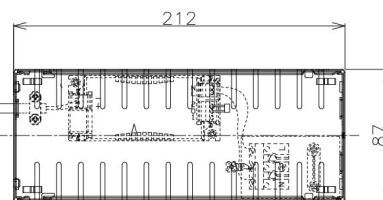

Item no. DD098-4550DW8535D

Series Name: Φ 150 Spark (Deep Cone)

White Reflector

Installation	Recessed mount
Type	Φ 150 Spark (Deep Cone)
Fixture wattage	44.3W
Beam angle	60 deg
Color Temp.	3500K
CRI	Ra>85
Luminous	4146 lm
Body	Die-cast aluminum alloy
Body finish	N/A
Trim finish	White
Reflector finish	White
IP Rate	IP20
Light source	COB module
Input Voltage	AC220~240V
Dimming Type	Non-Dimmable
Certificate	CE, CCC
Cut Hole	150mm

Height (Weight)	Spot / Medium / Medium flood	Wide flood
65.3W	177 (1.4kg)	
48.5W	177 (1.5kg)	
44.3W	157 (1.2kg)	
33.8W	168 (1.1kg)	157 (1.1kg)
30.3W	168 (1.1kg)	157 (1.1kg)
23.0W	138 (0.9kg)	127 (0.9kg)