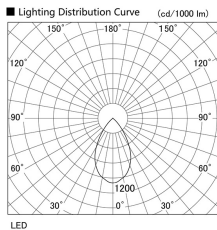

Item no. DD098-4550DW8535D

Series Name: Φ 150 Spark (Deep Cone)

White Reflector

Installation	Recessed mount
Type	Φ 150 Spark (Deep Cone)
Fixture wattage	44.3W
Beam angle	60 deg
Color Temp.	3500K
CRI	Ra>85
Luminous	4146 lm
Body	Die-cast aluminum alloy
Body finish	N/A
Trim finish	White
Reflector finish	White
IP Rate	IP20
Light source	COB module
Input Voltage	AC220~240V
Dimming Type	Non-Dimmable
Certificate	CE, CCC
Cut Hole	150mm

Height (Weight)	Spot / Medium / Medium flood	Wide flood
65.3W	177 (1.4kg)	
48.5W	177 (1.5kg)	
44.3W	157 (1.2kg)	
33.8W	168 (1.1kg)	157 (1.1kg)
30.3W	168 (1.1kg)	157 (1.1kg)
23.0W	138 (0.9kg)	127 (0.9kg)