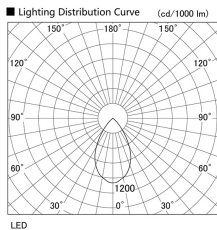

Item no. DD098-4550DW8540D

Series Name: Φ 150 Spark (Deep Cone)

White Reflector

Installation	Recessed mount
Type	Φ 150 Spark (Deep Cone)
Fixture wattage	44.3W
Beam angle	60 deg
Color Temp.	4000K
CRI	Ra>85
Luminous	4186 lm
Body	Die-cast aluminum alloy
Body finish	N/A
Trim finish	White
Reflector finish	White
IP Rate	IP20
Light source	COB module
Input Voltage	AC220~240V
Dimming Type	Non-Dimmable
Certificate	CE, CCC
Cut Hole	150mm

Height (Weight)	Spot / Medium / Medium flood	Wide flood
65.3W	177 (1.4kg)	
48.5W	177 (1.5kg)	
44.3W	157 (1.2kg)	
33.8W	168 (1.1kg)	157 (1.1kg)
30.3W	168 (1.1kg)	157 (1.1kg)
23.0W	138 (0.9kg)	127 (0.9kg)