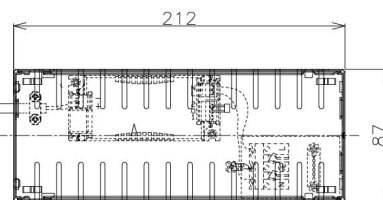

Item no. DD098-4550DW8540D

Series Name: Φ 150 Spark (Deep Cone)

White Reflector

Installation	Recessed mount
Type	Φ 150 Spark (Deep Cone)
Fixture wattage	44.3W
Beam angle	60 deg
Color Temp.	4000K
CRI	Ra>85
Luminous	4186 lm
Body	Die-cast aluminum alloy
Body finish	N/A
Trim finish	White
Reflector finish	White
IP Rate	IP20
Light source	COB module
Input Voltage	AC220~240V
Dimming Type	Non-Dimmable
Certificate	CE, CCC
Cut Hole	150mm

Height (Weight)	Spot / Medium / Medium flood	Wide flood
65.3W	177 (1.4kg)	
48.5W	177 (1.5kg)	
44.3W	157 (1.2kg)	
33.8W	168 (1.1kg)	157 (1.1kg)
30.3W	168 (1.1kg)	157 (1.1kg)
23.0W	138 (0.9kg)	127 (0.9kg)