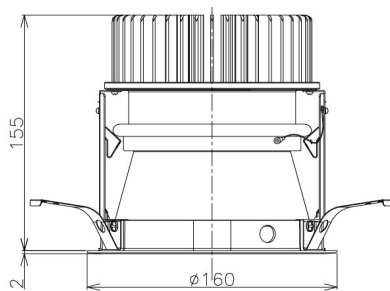

Item no. DD098-4550DW8540D

Series Name: Φ 150 Spark (Deep Cone)

White Reflector

Installation	Recessed mount
Type	Φ 150 Spark (Deep Cone)
Fixture wattage	44.3W
Beam angle	60 deg
Color Temp.	4000K
CRI	Ra>85
Luminous	4186 lm
Body	Die-cast aluminum alloy
Body finish	N/A
Trim finish	White
Reflector finish	White
IP Rate	IP20
Light source	COB module
Input Voltage	AC220~240V
Dimming Type	Non-Dimmable
Certificate	CE, CCC
Cut Hole	150mm

Height (Weight)	Spot / Medium / Medium flood	Wide flood
65.3W	177 (1.4kg)	
48.5W	177 (1.5kg)	
44.3W	157 (1.2kg)	
33.8W	168 (1.1kg)	157 (1.1kg)
30.3W	168 (1.1kg)	157 (1.1kg)
23.0W	138 (0.9kg)	127 (0.9kg)