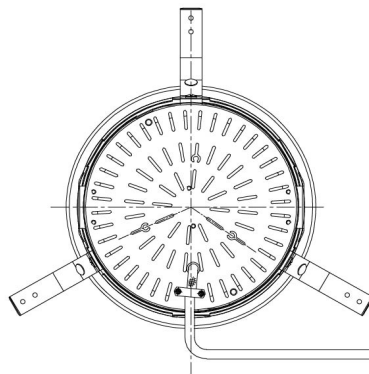

Item no. DD098-4550DW8540D

Series Name: Φ 150 Spark (Deep Cone)

White Reflector

Installation	Recessed mount
Type	Φ 150 Spark (Deep Cone)
Fixture wattage	44.3W
Beam angle	60 deg
Color Temp.	4000K
CRI	Ra>85
Luminous	4186 lm
Body	Die-cast aluminum alloy
Body finish	N/A
Trim finish	White
Reflector finish	White
IP Rate	IP20
Light source	COB module
Input Voltage	AC220~240V
Dimming Type	Non-Dimmable
Certificate	CE, CCC
Cut Hole	150mm

Height (Weight)	Spot / Medium / Medium flood	Wide flood
65.3W	177 (1.4kg)	
48.5W	177 (1.5kg)	
44.3W	157 (1.2kg)	
33.8W	168 (1.1kg)	157 (1.1kg)
30.3W	168 (1.1kg)	157 (1.1kg)
23.0W	138 (0.9kg)	127 (0.9kg)