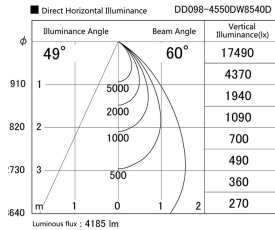

Item no. DD098-4550DW8540D

Series Name: Φ 150 Spark (Deep Cone)

White Reflector

Installation	Recessed mount
Type	Φ 150 Spark (Deep Cone)
Fixture wattage	44.3W
Beam angle	60 deg
Color Temp.	4000K
CRI	Ra>85
Luminous	4186 lm
Body	Die-cast aluminum alloy
Body finish	N/A
Trim finish	White
Reflector finish	White
IP Rate	IP20
Light source	COB module
Input Voltage	AC220~240V
Dimming Type	Non-Dimmable
Certificate	CE, CCC
Cut Hole	150mm

Height (Weight)	Spot / Medium / Medium flood	Wide flood
65.3W	177 (1.4kg)	
48.5W	177 (1.5kg)	
44.3W	157 (1.2kg)	
33.8W	168 (1.1kg)	157 (1.1kg)
30.3W	168 (1.1kg)	157 (1.1kg)
23.0W	138 (0.9kg)	127 (0.9kg)