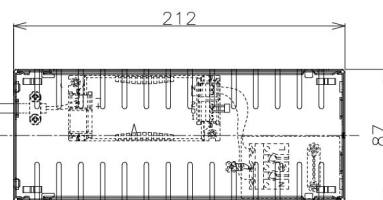

Item no. DD098-4550DW9027D

Series Name: Φ 150 Spark (Deep Cone)

White Reflector

Installation	Recessed mount
Type	
Fixture wattage	44.3W
Beam angle	60 deg
Color Temp.	2700K
CRI	Ra>90
Luminous	3548 lm
Body	Die-cast aluminum alloy
Body finish	N/A
Trim finish	White
Reflector finish	White
IP Rate	IP20
Light source	COB module
Input Voltage	AC220~240V
Dimming Type	Non-Dimmable
Certificate	CE, CCC
Cut Hole	150mm

Height (Weight)	Spot / Medium / Medium flood	Wide flood
65.3W	177 (1.4kg)	
48.5W	177 (1.5kg)	
44.3W	157 (1.2kg)	
33.8W	168 (1.1kg)	157 (1.1kg)
30.3W	168 (1.1kg)	157 (1.1kg)
23.0W	138 (0.9kg)	127 (0.9kg)