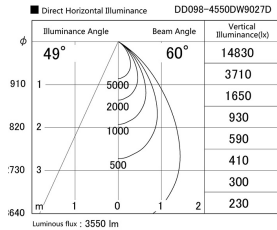

Item no. DD098-4550DW9027D

Series Name: Φ 150 Spark (Deep Cone)

White Reflector

Installation	Recessed mount
Type	
Fixture wattage	44.3W
Beam angle	60 deg
Color Temp.	2700K
CRI	Ra>90
Luminous	3548 lm
Body	Die-cast aluminum alloy
Body finish	N/A
Trim finish	White
Reflector finish	White
IP Rate	IP20
Light source	COB module
Input Voltage	AC220~240V
Dimming Type	Non-Dimmable
Certificate	CE, CCC
Cut Hole	150mm

Height (Weight)	Spot / Medium / Medium flood	Wide flood
65.3W	177 (1.4kg)	
48.5W	177 (1.5kg)	
44.3W	157 (1.2kg)	
33.8W	168 (1.1kg)	157 (1.1kg)
30.3W	168 (1.1kg)	157 (1.1kg)
23.0W	138 (0.9kg)	127 (0.9kg)