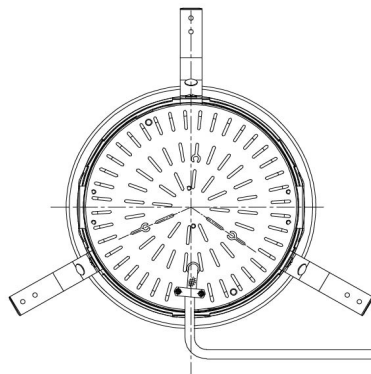

Item no. DD098-4550DW9027D

Series Name: Φ 150 Spark (Deep Cone)

White Reflector

Installation	Recessed mount
Type	
Fixture wattage	44.3W
Beam angle	60 deg
Color Temp.	2700K
CRI	Ra>90
Luminous	3548 lm
Body	Die-cast aluminum alloy
Body finish	N/A
Trim finish	White
Reflector finish	White
IP Rate	IP20
Light source	COB module
Input Voltage	AC220~240V
Dimming Type	Non-Dimmable
Certificate	CE, CCC
Cut Hole	150mm

Height (Weight)	Spot / Medium / Medium flood	Wide flood
65.3W	177 (1.4kg)	
48.5W	177 (1.5kg)	
44.3W	157 (1.2kg)	
33.8W	168 (1.1kg)	157 (1.1kg)
30.3W	168 (1.1kg)	157 (1.1kg)
23.0W	138 (0.9kg)	127 (0.9kg)