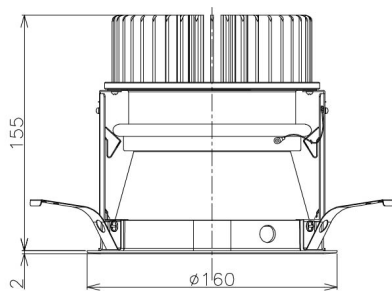

Item no. DD098-4550DW9027D

Series Name: Φ 150 Spark (Deep Cone)

White Reflector

Installation	Recessed mount
Type	
Fixture wattage	44.3W
Beam angle	60 deg
Color Temp.	2700K
CRI	Ra>90
Luminous	3548 lm
Body	Die-cast aluminum alloy
Body finish	N/A
Trim finish	White
Reflector finish	White
IP Rate	IP20
Light source	COB module
Input Voltage	AC220~240V
Dimming Type	Non-Dimmable
Certificate	CE, CCC
Cut Hole	150mm

Height (Weight)	Spot / Medium / Medium flood	Wide flood
65.3W	177 (1.4kg)	
48.5W	177 (1.5kg)	
44.3W	157 (1.2kg)	
33.8W	168 (1.1kg)	157 (1.1kg)
30.3W	168 (1.1kg)	157 (1.1kg)
23.0W	138 (0.9kg)	127 (0.9kg)