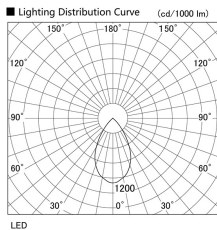

Item no. DD098-4550DW9027D

Series Name: Φ 150 Spark (Deep Cone)

White Reflector

Installation	Recessed mount
Type	
Fixture wattage	44.3W
Beam angle	60 deg
Color Temp.	2700K
CRI	Ra>90
Luminous	3548 lm
Body	Die-cast aluminum alloy
Body finish	N/A
Trim finish	White
Reflector finish	White
IP Rate	IP20
Light source	COB module
Input Voltage	AC220~240V
Dimming Type	Non-Dimmable
Certificate	CE, CCC
Cut Hole	150mm

Height (Weight)	Spot / Medium / Medium flood	Wide flood
65.3W	177 (1.4kg)	
48.5W	177 (1.5kg)	
44.3W	157 (1.2kg)	
33.8W	168 (1.1kg)	157 (1.1kg)
30.3W	168 (1.1kg)	157 (1.1kg)
23.0W	138 (0.9kg)	127 (0.9kg)