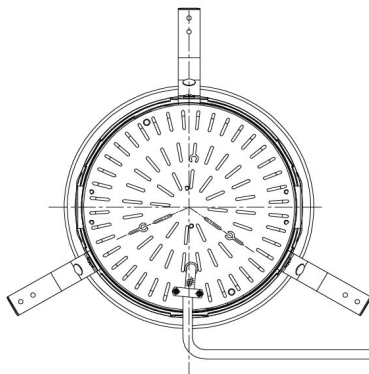

Item no. DD098-4550DW9030D

Series Name: Φ 150 Spark (Deep Cone)

White Reflector

Installation	Recessed mount
Type	
Fixture wattage	44.3W
Beam angle	60 deg
Color Temp.	3000K
CRI	Ra>90
Luminous	3696 lm
Body	Die-cast aluminum alloy
Body finish	N/A
Trim finish	White
Reflector finish	White
IP Rate	IP20
Light source	COB module
Input Voltage	AC220~240V
Dimming Type	Non-Dimmable
Certificate	CE, CCC
Cut Hole	150mm

Height (Weight)	Spot / Medium / Medium flood	Wide flood
65.3W	177 (1.4kg)	
48.5W	177 (1.5kg)	
44.3W	157 (1.2kg)	
33.8W	168 (1.1kg)	157 (1.1kg)
30.3W	168 (1.1kg)	157 (1.1kg)
23.0W	138 (0.9kg)	127 (0.9kg)