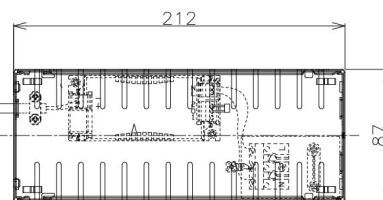

Item no. DD098-4550DW9030D

Series Name: Φ 150 Spark (Deep Cone)

White Reflector

Installation	Recessed mount
Type	
Fixture wattage	44.3W
Beam angle	60 deg
Color Temp.	3000K
CRI	Ra>90
Luminous	3696 lm
Body	Die-cast aluminum alloy
Body finish	N/A
Trim finish	White
Reflector finish	White
IP Rate	IP20
Light source	COB module
Input Voltage	AC220~240V
Dimming Type	Non-Dimmable
Certificate	CE, CCC
Cut Hole	150mm

Height (Weight)	Spot / Medium / Medium flood	Wide flood
65.3W	177 (1.4kg)	
48.5W	177 (1.5kg)	
44.3W	157 (1.2kg)	
33.8W	168 (1.1kg)	157 (1.1kg)
30.3W	168 (1.1kg)	157 (1.1kg)
23.0W	138 (0.9kg)	127 (0.9kg)