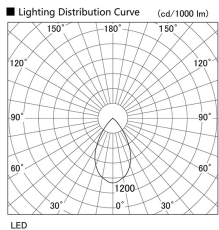

Item no. DD098-4550DW9030D

Series Name: Φ 150 Spark (Deep Cone)

White Reflector

Installation	Recessed mount
Type	
Fixture wattage	44.3W
Beam angle	60 deg
Color Temp.	3000K
CRI	Ra>90
Luminous	3696 lm
Body	Die-cast aluminum alloy
Body finish	N/A
Trim finish	White
Reflector finish	White
IP Rate	IP20
Light source	COB module
Input Voltage	AC220~240V
Dimming Type	Non-Dimmable
Certificate	CE, CCC
Cut Hole	150mm

Height (Weight)	Spot / Medium / Medium flood	Wide flood
65.3W	177 (1.4kg)	
48.5W	177 (1.5kg)	
44.3W	157 (1.2kg)	
33.8W	168 (1.1kg)	157 (1.1kg)
30.3W	168 (1.1kg)	157 (1.1kg)
23.0W	138 (0.9kg)	127 (0.9kg)