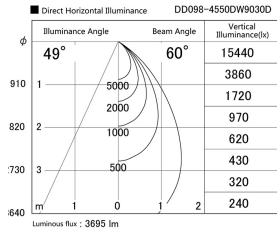

Item no. DD098-4550DW9030D

Series Name: Φ 150 Spark (Deep Cone)

White Reflector

Installation	Recessed mount
Type	
Fixture wattage	44.3W
Beam angle	60 deg
Color Temp.	3000K
CRI	Ra>90
Luminous	3696 lm
Body	Die-cast aluminum alloy
Body finish	N/A
Trim finish	White
Reflector finish	White
IP Rate	IP20
Light source	COB module
Input Voltage	AC220~240V
Dimming Type	Non-Dimmable
Certificate	CE, CCC
Cut Hole	150mm

Height (Weight)	Spot / Medium / Medium flood	Wide flood
65.3W	177 (1.4kg)	
48.5W	177 (1.5kg)	
44.3W	157 (1.2kg)	
33.8W	168 (1.1kg)	157 (1.1kg)
30.3W	168 (1.1kg)	157 (1.1kg)
23.0W	138 (0.9kg)	127 (0.9kg)