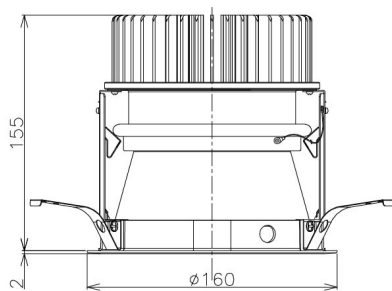

Item no. DD098-4550DW9030D

Series Name: Φ 150 Spark (Deep Cone)

White Reflector

Installation	Recessed mount
Type	
Fixture wattage	44.3W
Beam angle	60 deg
Color Temp.	3000K
CRI	Ra>90
Luminous	3696 lm
Body	Die-cast aluminum alloy
Body finish	N/A
Trim finish	White
Reflector finish	White
IP Rate	IP20
Light source	COB module
Input Voltage	AC220~240V
Dimming Type	Non-Dimmable
Certificate	CE, CCC
Cut Hole	150mm

Height (Weight)	Spot / Medium / Medium flood	Wide flood
65.3W	177 (1.4kg)	
48.5W	177 (1.5kg)	
44.3W	157 (1.2kg)	
33.8W	168 (1.1kg)	157 (1.1kg)
30.3W	168 (1.1kg)	157 (1.1kg)
23.0W	138 (0.9kg)	127 (0.9kg)