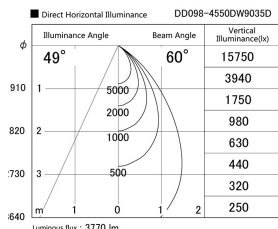

Item no. DD098-4550DW9035D

Series Name:  $\Phi$ 150 Spark (Deep Cone)

White Reflector

Installation	Recessed mount
Type	
Fixture wattage	44.3W
Beam angle	60 deg
Color Temp.	3500K
CRI	Ra>90
Luminous	3770 lm
Body	Die-cast aluminum alloy
Body finish	N/A
Trim finish	White
Reflector finish	White
IP Rate	IP20
Light source	COB module
Input Voltage	AC220~240V
Dimming Type	Non-Dimmable
Certificate	CE, CCC
Cut Hole	150mm

Height (Weight)	Spot / Medium / Medium flood	Wide flood
65.3W	177 (1.4kg)	
48.5W	177 (1.5kg)	
44.3W	157 (1.2kg)	
33.8W	168 (1.1kg)	157 (1.1kg)
30.3W	168 (1.1kg)	157 (1.1kg)
23.0W	138 (0.9kg)	127 (0.9kg)