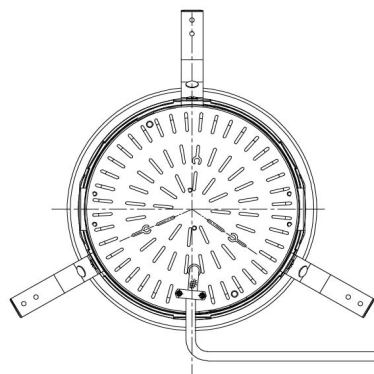

Item no. DD098-4550DW9035D

Series Name:  $\Phi$ 150 Spark (Deep Cone)

White Reflector

Installation	Recessed mount
Type	
Fixture wattage	44.3W
Beam angle	60 deg
Color Temp.	3500K
CRI	Ra>90
Luminous	3770 lm
Body	Die-cast aluminum alloy
Body finish	N/A
Trim finish	White
Reflector finish	White
IP Rate	IP20
Light source	COB module
Input Voltage	AC220~240V
Dimming Type	Non-Dimmable
Certificate	CE, CCC
Cut Hole	150mm

Height (Weight)	Spot / Medium / Medium flood	Wide flood
65.3W	177 (1.4kg)	
48.5W	177 (1.5kg)	
44.3W	157 (1.2kg)	
33.8W	168 (1.1kg)	157 (1.1kg)
30.3W	168 (1.1kg)	157 (1.1kg)
23.0W	138 (0.9kg)	127 (0.9kg)