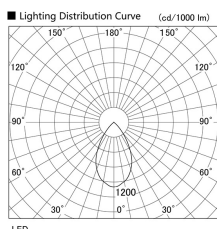

Item no. DD098-4550DW9035D

Series Name:  $\Phi$ 150 Spark (Deep Cone)

White Reflector

Installation	Recessed mount
Type	
Fixture wattage	44.3W
Beam angle	60 deg
Color Temp.	3500K
CRI	Ra>90
Luminous	3770 lm
Body	Die-cast aluminum alloy
Body finish	N/A
Trim finish	White
Reflector finish	White
IP Rate	IP20
Light source	COB module
Input Voltage	AC220~240V
Dimming Type	Non-Dimmable
Certificate	CE, CCC
Cut Hole	150mm

Height (Weight)	Spot / Medium / Medium flood	Wide flood
65.3W	177 (1.4kg)	
48.5W	177 (1.5kg)	
44.3W	157 (1.2kg)	
33.8W	168 (1.1kg)	157 (1.1kg)
30.3W	168 (1.1kg)	157 (1.1kg)
23.0W	138 (0.9kg)	127 (0.9kg)