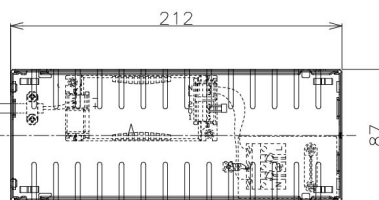

Item no. DD098-4550DW9035D

Series Name:  $\Phi$ 150 Spark (Deep Cone)

White Reflector

Installation	Recessed mount
Type	
Fixture wattage	44.3W
Beam angle	60 deg
Color Temp.	3500K
CRI	Ra>90
Luminous	3770 lm
Body	Die-cast aluminum alloy
Body finish	N/A
Trim finish	White
Reflector finish	White
IP Rate	IP20
Light source	COB module
Input Voltage	AC220~240V
Dimming Type	Non-Dimmable
Certificate	CE, CCC
Cut Hole	150mm

Height (Weight)	Spot / Medium / Medium flood	Wide flood
65.3W	177 (1.4kg)	
48.5W	177 (1.5kg)	
44.3W	157 (1.2kg)	
33.8W	168 (1.1kg)	157 (1.1kg)
30.3W	168 (1.1kg)	157 (1.1kg)
23.0W	138 (0.9kg)	127 (0.9kg)