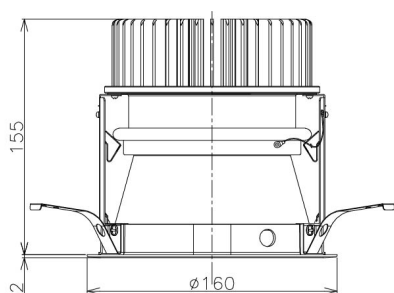

Item no. DD098-4550DW9035D

Series Name:  $\Phi$ 150 Spark (Deep Cone)

White Reflector

Installation	Recessed mount
Type	
Fixture wattage	44.3W
Beam angle	60 deg
Color Temp.	3500K
CRI	Ra>90
Luminous	3770 lm
Body	Die-cast aluminum alloy
Body finish	N/A
Trim finish	White
Reflector finish	White
IP Rate	IP20
Light source	COB module
Input Voltage	AC220~240V
Dimming Type	Non-Dimmable
Certificate	CE, CCC
Cut Hole	150mm

Height (Weight)	Spot / Medium / Medium flood	Wide flood
65.3W	177 (1.4kg)	
48.5W	177 (1.5kg)	
44.3W	157 (1.2kg)	
33.8W	168 (1.1kg)	157 (1.1kg)
30.3W	168 (1.1kg)	157 (1.1kg)
23.0W	138 (0.9kg)	127 (0.9kg)