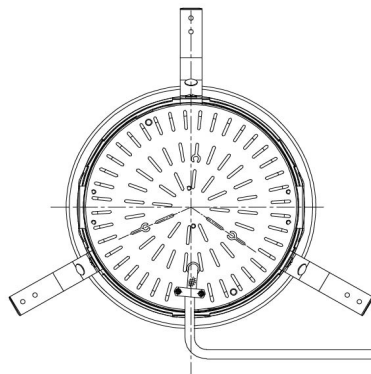

Item no. DD098-4550DW9040D

Series Name: Φ 150 Spark (Deep Cone)

White Reflector

Installation	Recessed mount
Type	
Fixture wattage	44.3W
Beam angle	60 deg
Color Temp.	4000K
CRI	Ra>90
Luminous	3807 lm
Body	Die-cast aluminum alloy
Body finish	N/A
Trim finish	White
Reflector finish	White
IP Rate	IP20
Light source	COB module
Input Voltage	AC220~240V
Dimming Type	Non-Dimmable
Certificate	CE, CCC
Cut Hole	150mm

Height (Weight)	Spot / Medium / Medium flood	Wide flood
65.3W	177 (1.4kg)	
48.5W	177 (1.5kg)	
44.3W	157 (1.2kg)	
33.8W	168 (1.1kg)	157 (1.1kg)
30.3W	168 (1.1kg)	157 (1.1kg)
23.0W	138 (0.9kg)	127 (0.9kg)