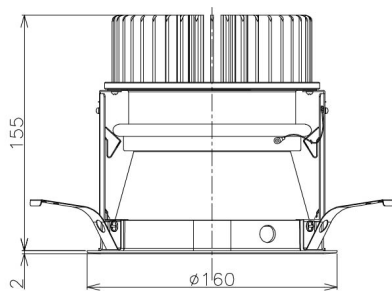

Item no. DD098-4550DW9040D

Series Name: Φ 150 Spark (Deep Cone)

White Reflector

Installation	Recessed mount
Type	
Fixture wattage	44.3W
Beam angle	60 deg
Color Temp.	4000K
CRI	Ra>90
Luminous	3807 lm
Body	Die-cast aluminum alloy
Body finish	N/A
Trim finish	White
Reflector finish	White
IP Rate	IP20
Light source	COB module
Input Voltage	AC220~240V
Dimming Type	Non-Dimmable
Certificate	CE, CCC
Cut Hole	150mm

Height (Weight)	Spot / Medium / Medium flood	Wide flood
65.3W	177 (1.4kg)	
48.5W	177 (1.5kg)	
44.3W	157 (1.2kg)	
33.8W	168 (1.1kg)	157 (1.1kg)
30.3W	168 (1.1kg)	157 (1.1kg)
23.0W	138 (0.9kg)	127 (0.9kg)