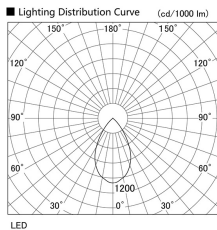

Item no. DD098-4550DW9040D

Series Name: Φ 150 Spark (Deep Cone)

White Reflector

Installation	Recessed mount
Type	
Fixture wattage	44.3W
Beam angle	60 deg
Color Temp.	4000K
CRI	Ra>90
Luminous	3807 lm
Body	Die-cast aluminum alloy
Body finish	N/A
Trim finish	White
Reflector finish	White
IP Rate	IP20
Light source	COB module
Input Voltage	AC220~240V
Dimming Type	Non-Dimmable
Certificate	CE, CCC
Cut Hole	150mm

Height (Weight)	Spot / Medium / Medium flood	Wide flood
65.3W	177 (1.4kg)	
48.5W	177 (1.5kg)	
44.3W	157 (1.2kg)	
33.8W	168 (1.1kg)	157 (1.1kg)
30.3W	168 (1.1kg)	157 (1.1kg)
23.0W	138 (0.9kg)	127 (0.9kg)