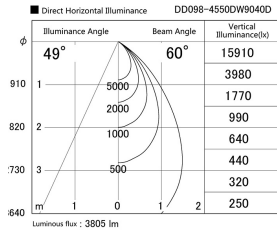

Item no. DD098-4550DW9040D

Series Name: Φ 150 Spark (Deep Cone)

White Reflector

Installation	Recessed mount
Type	
Fixture wattage	44.3W
Beam angle	60 deg
Color Temp.	4000K
CRI	Ra>90
Luminous	3807 lm
Body	Die-cast aluminum alloy
Body finish	N/A
Trim finish	White
Reflector finish	White
IP Rate	IP20
Light source	COB module
Input Voltage	AC220~240V
Dimming Type	Non-Dimmable
Certificate	CE, CCC
Cut Hole	150mm

Height (Weight)	Spot / Medium / Medium flood	Wide flood
65.3W	177 (1.4kg)	
48.5W	177 (1.5kg)	
44.3W	157 (1.2kg)	
33.8W	168 (1.1kg)	157 (1.1kg)
30.3W	168 (1.1kg)	157 (1.1kg)
23.0W	138 (0.9kg)	127 (0.9kg)