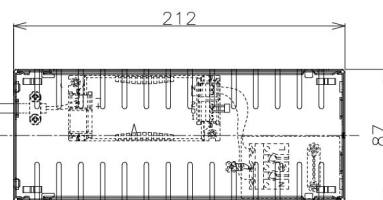

Item no. DD098-4550DW9040D

Series Name: Φ 150 Spark (Deep Cone)

White Reflector

Installation	Recessed mount
Type	
Fixture wattage	44.3W
Beam angle	60 deg
Color Temp.	4000K
CRI	Ra>90
Luminous	3807 lm
Body	Die-cast aluminum alloy
Body finish	N/A
Trim finish	White
Reflector finish	White
IP Rate	IP20
Light source	COB module
Input Voltage	AC220~240V
Dimming Type	Non-Dimmable
Certificate	CE, CCC
Cut Hole	150mm

Height (Weight)	Spot / Medium / Medium flood	Wide flood
65.3W	177 (1.4kg)	
48.5W	177 (1.5kg)	
44.3W	157 (1.2kg)	
33.8W	168 (1.1kg)	157 (1.1kg)
30.3W	168 (1.1kg)	157 (1.1kg)
23.0W	138 (0.9kg)	127 (0.9kg)