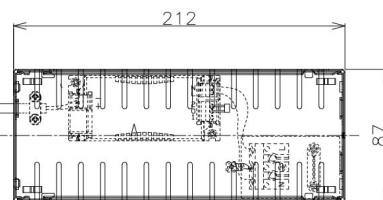

Item no. DD098-4550MB8527D

Series Name:  $\Phi$ 150 Spark (Deep Cone)

Installation	Recessed mount
Type	
Fixture wattage	44.3W
Beam angle	50 deg
Color Temp.	2700K
CRI	Ra>85
Luminous	4176 lm
Body	Die-cast aluminum alloy
Body finish	N/A
Trim finish	Black
Reflector finish	Mirror
IP Rate	IP20
Light source	COB module
Input Voltage	AC220~240V
Dimming Type	Non-Dimmable
Certificate	CE, CCC
Cut Hole	150mm

Height (Weight)	Spot / Medium / Medium flood	Wide flood
65.3W	177 (1.4kg)	
48.5W	177 (1.5kg)	
44.3W	157 (1.2kg)	
33.8W	168 (1.1kg)	157 (1.1kg)
30.3W	168 (1.1kg)	157 (1.1kg)
23.0W	138 (0.9kg)	127 (0.9kg)