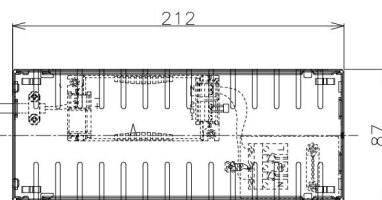

Item no. DD098-4550MB8527D

Series Name:  $\Phi$ 150 Spark (Deep Cone)

Installation	Recessed mount
Type	$\Phi$ 150 Spark (Deep Cone)
Fixture wattage	44.3W
Beam angle	50 deg
Color Temp.	2700K
CRI	Ra>85
Luminous	4176 lm
Body	Die-cast aluminum alloy
Body finish	N/A
Trim finish	Black
Reflector finish	Mirror
IP Rate	IP20
Light source	COB module
Input Voltage	AC220~240V
Dimming Type	Non-Dimmable
Certificate	CE, CCC
Cut Hole	150mm

Height (Weight)	Spot / Medium / Medium flood	Wide flood
65.3W	177 (1.4kg)	
48.5W	177 (1.5kg)	
44.3W	157 (1.2kg)	
33.8W	168 (1.1kg)	157 (1.1kg)
30.3W	168 (1.1kg)	157 (1.1kg)
23.0W	138 (0.9kg)	127 (0.9kg)