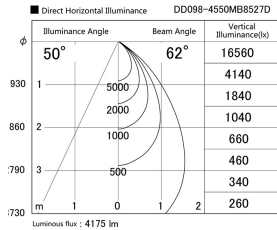

Item no. DD098-4550MB8527D

Series Name:  $\Phi$ 150 Spark (Deep Cone)

Installation	Recessed mount
Type	
Fixture wattage	44.3W
Beam angle	50 deg
Color Temp.	2700K
CRI	Ra>85
Luminous	4176 lm
Body	Die-cast aluminum alloy
Body finish	N/A
Trim finish	Black
Reflector finish	Mirror
IP Rate	IP20
Light source	COB module
Input Voltage	AC220~240V
Dimming Type	Non-Dimmable
Certificate	CE, CCC
Cut Hole	150mm

Height (Weight)	Spot / Medium / Medium flood	Wide flood
65.3W	177 (1.4kg)	
48.5W	177 (1.5kg)	
44.3W	157 (1.2kg)	
33.8W	168 (1.1kg)	157 (1.1kg)
30.3W	168 (1.1kg)	157 (1.1kg)
23.0W	138 (0.9kg)	127 (0.9kg)