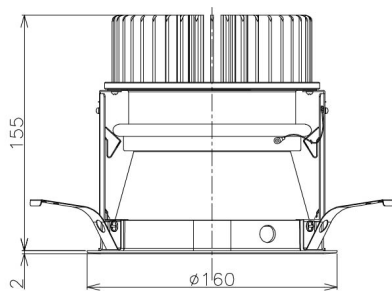

Item no. DD098-4550MB8527D

Series Name:  $\Phi$ 150 Spark (Deep Cone)

Installation	Recessed mount
Type	
Fixture wattage	44.3W
Beam angle	50 deg
Color Temp.	2700K
CRI	Ra>85
Luminous	4176 lm
Body	Die-cast aluminum alloy
Body finish	N/A
Trim finish	Black
Reflector finish	Mirror
IP Rate	IP20
Light source	COB module
Input Voltage	AC220~240V
Dimming Type	Non-Dimmable
Certificate	CE, CCC
Cut Hole	150mm

Height (Weight)	Spot / Medium / Medium flood	Wide flood
65.3W	177 (1.4kg)	
48.5W	177 (1.5kg)	
44.3W	157 (1.2kg)	
33.8W	168 (1.1kg)	157 (1.1kg)
30.3W	168 (1.1kg)	157 (1.1kg)
23.0W	138 (0.9kg)	127 (0.9kg)