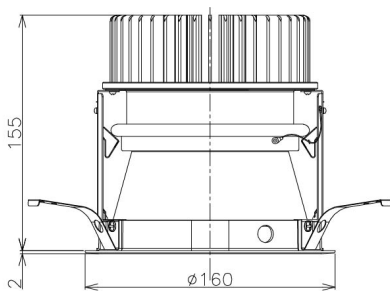

Item no. DD098-4550MB8527D

Series Name:  $\Phi$ 150 Spark (Deep Cone)

Installation	Recessed mount
Type	$\Phi$ 150 Spark (Deep Cone)
Fixture wattage	44.3W
Beam angle	50 deg
Color Temp.	2700K
CRI	Ra>85
Luminous	4176 lm
Body	Die-cast aluminum alloy
Body finish	N/A
Trim finish	Black
Reflector finish	Mirror
IP Rate	IP20
Light source	COB module
Input Voltage	AC220~240V
Dimming Type	Non-Dimmable
Certificate	CE, CCC
Cut Hole	150mm

Height (Weight)	Spot / Medium / Medium flood	Wide flood
65.3W	177 (1.4kg)	
48.5W	177 (1.5kg)	
44.3W	157 (1.2kg)	
33.8W	168 (1.1kg)	157 (1.1kg)
30.3W	168 (1.1kg)	157 (1.1kg)
23.0W	138 (0.9kg)	127 (0.9kg)