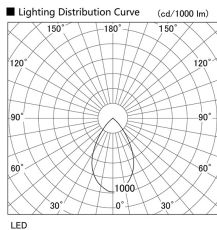

Item no. DD098-4550MB8527D

Series Name:  $\Phi$ 150 Spark (Deep Cone)

Installation	Recessed mount
Type	
Fixture wattage	44.3W
Beam angle	50 deg
Color Temp.	2700K
CRI	Ra>85
Luminous	4176 lm
Body	Die-cast aluminum alloy
Body finish	N/A
Trim finish	Black
Reflector finish	Mirror
IP Rate	IP20
Light source	COB module
Input Voltage	AC220~240V
Dimming Type	Non-Dimmable
Certificate	CE, CCC
Cut Hole	150mm

Height (Weight)	Spot / Medium / Medium flood	Wide flood
65.3W	177 (1.4kg)	
48.5W	177 (1.5kg)	
44.3W	157 (1.2kg)	
33.8W	168 (1.1kg)	157 (1.1kg)
30.3W	168 (1.1kg)	157 (1.1kg)
23.0W	138 (0.9kg)	127 (0.9kg)