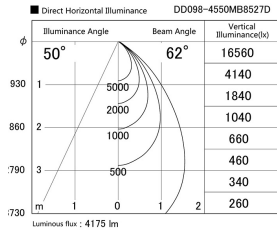

Item no. DD098-4550MB8527D

Series Name:  $\Phi$ 150 Spark (Deep Cone)

Installation	Recessed mount
Type	$\Phi$ 150 Spark (Deep Cone)
Fixture wattage	44.3W
Beam angle	50 deg
Color Temp.	2700K
CRI	Ra>85
Luminous	4176 lm
Body	Die-cast aluminum alloy
Body finish	N/A
Trim finish	Black
Reflector finish	Mirror
IP Rate	IP20
Light source	COB module
Input Voltage	AC220~240V
Dimming Type	Non-Dimmable
Certificate	CE, CCC
Cut Hole	150mm

Height (Weight)	Spot / Medium / Medium flood	Wide flood
65.3W	177 (1.4kg)	
48.5W	177 (1.5kg)	
44.3W	157 (1.2kg)	
33.8W	168 (1.1kg)	157 (1.1kg)
30.3W	168 (1.1kg)	157 (1.1kg)
23.0W	138 (0.9kg)	127 (0.9kg)