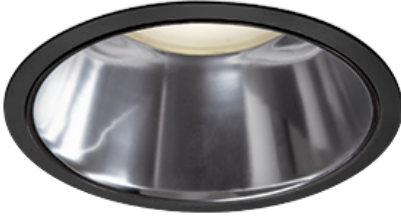

Item no. DD098-4550MB8527D

Series Name:  $\Phi$ 150 Spark (Deep Cone)

Installation	Recessed mount
Type	$\Phi$ 150 Spark (Deep Cone)
Fixture wattage	44.3W
Beam angle	50 deg
Color Temp.	2700K
CRI	Ra>85
Luminous	4176 lm
Body	Die-cast aluminum alloy
Body finish	N/A
Trim finish	Black
Reflector finish	Mirror
IP Rate	IP20
Light source	COB module
Input Voltage	AC220~240V
Dimming Type	Non-Dimmable
Certificate	CE, CCC
Cut Hole	150mm

Height (Weight)	Spot / Medium / Medium flood	Wide flood
65.3W	177 (1.4kg)	
48.5W	177 (1.5kg)	
44.3W	157 (1.2kg)	
33.8W	168 (1.1kg)	157 (1.1kg)
30.3W	168 (1.1kg)	157 (1.1kg)
23.0W	138 (0.9kg)	127 (0.9kg)