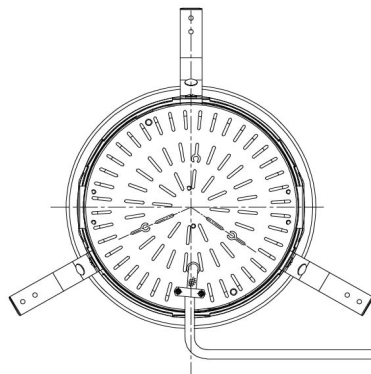

Item no. DD098-4550MB8527D

Series Name:  $\Phi$ 150 Spark (Deep Cone)

Installation	Recessed mount
Type	
Fixture wattage	44.3W
Beam angle	50 deg
Color Temp.	2700K
CRI	Ra>85
Luminous	4176 lm
Body	Die-cast aluminum alloy
Body finish	N/A
Trim finish	Black
Reflector finish	Mirror
IP Rate	IP20
Light source	COB module
Input Voltage	AC220~240V
Dimming Type	Non-Dimmable
Certificate	CE, CCC
Cut Hole	150mm

Height (Weight)	Spot / Medium / Medium flood	Wide flood
65.3W	177 (1.4kg)	
48.5W	177 (1.5kg)	
44.3W	157 (1.2kg)	
33.8W	168 (1.1kg)	157 (1.1kg)
30.3W	168 (1.1kg)	157 (1.1kg)
23.0W	138 (0.9kg)	127 (0.9kg)