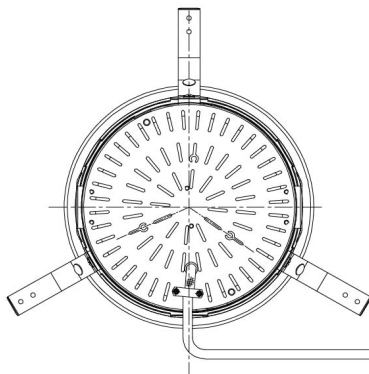

Item no. DD098-4550MB8527D

Series Name:  $\Phi$ 150 Spark (Deep Cone)

Installation	Recessed mount
Type	$\Phi$ 150 Spark (Deep Cone)
Fixture wattage	44.3W
Beam angle	50 deg
Color Temp.	2700K
CRI	Ra>85
Luminous	4176 lm
Body	Die-cast aluminum alloy
Body finish	N/A
Trim finish	Black
Reflector finish	Mirror
IP Rate	IP20
Light source	COB module
Input Voltage	AC220~240V
Dimming Type	Non-Dimmable
Certificate	CE, CCC
Cut Hole	150mm

Height (Weight)	Spot / Medium / Medium flood	Wide flood
65.3W	177 (1.4kg)	
48.5W	177 (1.5kg)	
44.3W	157 (1.2kg)	
33.8W	168 (1.1kg)	157 (1.1kg)
30.3W	168 (1.1kg)	157 (1.1kg)
23.0W	138 (0.9kg)	127 (0.9kg)