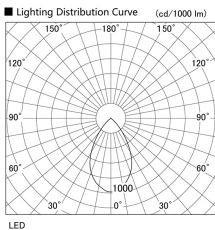

Item no. DD098-4550MB8527D

Series Name:  $\Phi$ 150 Spark (Deep Cone)

Installation	Recessed mount
Type	$\Phi$ 150 Spark (Deep Cone)
Fixture wattage	44.3W
Beam angle	50 deg
Color Temp.	2700K
CRI	Ra>85
Luminous	4176 lm
Body	Die-cast aluminum alloy
Body finish	N/A
Trim finish	Black
Reflector finish	Mirror
IP Rate	IP20
Light source	COB module
Input Voltage	AC220~240V
Dimming Type	Non-Dimmable
Certificate	CE, CCC
Cut Hole	150mm

Height (Weight)	Spot / Medium / Medium flood	Wide flood
65.3W	177 (1.4kg)	
48.5W	177 (1.5kg)	
44.3W	157 (1.2kg)	
33.8W	168 (1.1kg)	157 (1.1kg)
30.3W	168 (1.1kg)	157 (1.1kg)
23.0W	138 (0.9kg)	127 (0.9kg)