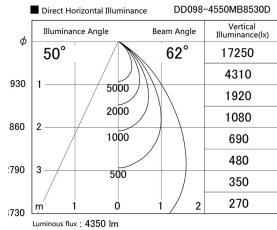

Item no. DD098-4550MB8530D

Series Name: Φ 150 Spark (Deep Cone)

Installation	Recessed mount
Type	Φ 150 Spark (Deep Cone)
Fixture wattage	44.3W
Beam angle	50 deg
Color Temp.	3000K
CRI	Ra>85
Luminous	4350 lm
Body	Die-cast aluminum alloy
Body finish	N/A
Trim finish	Black
Reflector finish	Mirror
IP Rate	IP20
Light source	COB module
Input Voltage	AC220~240V
Dimming Type	Non-Dimmable
Certificate	CE, CCC
Cut Hole	150mm

Height (Weight)	Spot / Medium / Medium flood	Wide flood
65.3W	177 (1.4kg)	
48.5W	177 (1.5kg)	
44.3W	157 (1.2kg)	
33.8W	168 (1.1kg)	157 (1.1kg)
30.3W	168 (1.1kg)	157 (1.1kg)
23.0W	138 (0.9kg)	127 (0.9kg)