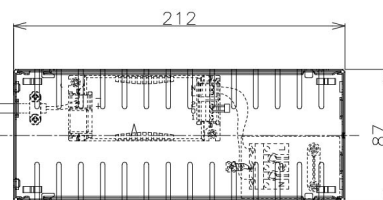

Item no. DD098-4550MB8530D

Series Name: Φ 150 Spark (Deep Cone)

Installation	Recessed mount
Type	Φ 150 Spark (Deep Cone)
Fixture wattage	44.3W
Beam angle	50 deg
Color Temp.	3000K
CRI	Ra>85
Luminous	4350 lm
Body	Die-cast aluminum alloy
Body finish	N/A
Trim finish	Black
Reflector finish	Mirror
IP Rate	IP20
Light source	COB module
Input Voltage	AC220~240V
Dimming Type	Non-Dimmable
Certificate	CE, CCC
Cut Hole	150mm

Height (Weight)	Spot / Medium / Medium flood	Wide flood
65.3W	177 (1.4kg)	
48.5W	177 (1.5kg)	
44.3W	157 (1.2kg)	
33.8W	168 (1.1kg)	157 (1.1kg)
30.3W	168 (1.1kg)	157 (1.1kg)
23.0W	138 (0.9kg)	127 (0.9kg)