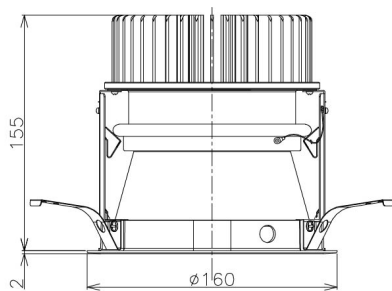

Item no. DD098-4550MB8530D

Series Name: Φ 150 Spark (Deep Cone)

Installation	Recessed mount
Type	Φ 150 Spark (Deep Cone)
Fixture wattage	44.3W
Beam angle	50 deg
Color Temp.	3000K
CRI	Ra>85
Luminous	4350 lm
Body	Die-cast aluminum alloy
Body finish	N/A
Trim finish	Black
Reflector finish	Mirror
IP Rate	IP20
Light source	COB module
Input Voltage	AC220~240V
Dimming Type	Non-Dimmable
Certificate	CE, CCC
Cut Hole	150mm

Height (Weight)	Spot / Medium / Medium flood	Wide flood
65.3W	177 (1.4kg)	
48.5W	177 (1.5kg)	
44.3W	157 (1.2kg)	
33.8W	168 (1.1kg)	157 (1.1kg)
30.3W	168 (1.1kg)	157 (1.1kg)
23.0W	138 (0.9kg)	127 (0.9kg)