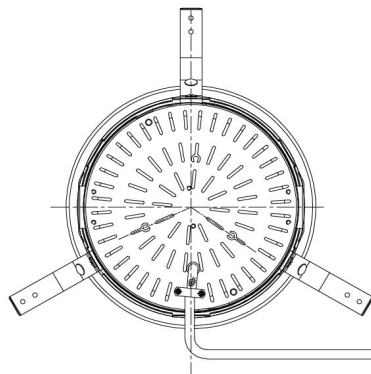

Item no. DD098-4550MB8530D

Series Name: Φ 150 Spark (Deep Cone)

Installation	Recessed mount
Type	Φ 150 Spark (Deep Cone)
Fixture wattage	44.3W
Beam angle	50 deg
Color Temp.	3000K
CRI	Ra>85
Luminous	4350 lm
Body	Die-cast aluminum alloy
Body finish	N/A
Trim finish	Black
Reflector finish	Mirror
IP Rate	IP20
Light source	COB module
Input Voltage	AC220~240V
Dimming Type	Non-Dimmable
Certificate	CE, CCC
Cut Hole	150mm

Height (Weight)	Spot / Medium / Medium flood	Wide flood
65.3W	177 (1.4kg)	
48.5W	177 (1.5kg)	
44.3W	157 (1.2kg)	
33.8W	168 (1.1kg)	157 (1.1kg)
30.3W	168 (1.1kg)	157 (1.1kg)
23.0W	138 (0.9kg)	127 (0.9kg)