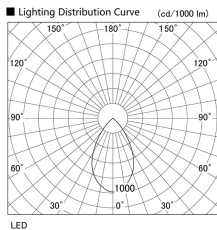

Item no. DD098-4550MB8530D

Series Name: Φ 150 Spark (Deep Cone)

Installation	Recessed mount
Type	Φ 150 Spark (Deep Cone)
Fixture wattage	44.3W
Beam angle	50 deg
Color Temp.	3000K
CRI	Ra>85
Luminous	4350 lm
Body	Die-cast aluminum alloy
Body finish	N/A
Trim finish	Black
Reflector finish	Mirror
IP Rate	IP20
Light source	COB module
Input Voltage	AC220~240V
Dimming Type	Non-Dimmable
Certificate	CE, CCC
Cut Hole	150mm

Height (Weight)	Spot / Medium / Medium flood	Wide flood
65.3W	177 (1.4kg)	
48.5W	177 (1.5kg)	
44.3W	157 (1.2kg)	
33.8W	168 (1.1kg)	157 (1.1kg)
30.3W	168 (1.1kg)	157 (1.1kg)
23.0W	138 (0.9kg)	127 (0.9kg)