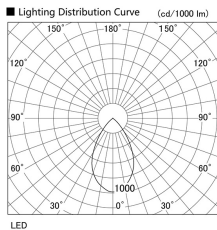

Item no. DD098-4550MB8535D

Series Name: Φ 150 Spark (Deep Cone)

Installation	Recessed mount
Type	Φ 150 Spark (Deep Cone)
Fixture wattage	44.3W
Beam angle	50 deg
Color Temp.	3500K
CRI	Ra>85
Luminous	4437 lm
Body	Die-cast aluminum alloy
Body finish	N/A
Trim finish	Black
Reflector finish	Mirror
IP Rate	IP20
Light source	COB module
Input Voltage	AC220~240V
Dimming Type	Non-Dimmable
Certificate	CE, CCC
Cut Hole	150mm

Height (Weight)	Spot / Medium / Medium flood	Wide flood
65.3W	177 (1.4kg)	
48.5W	177 (1.5kg)	
44.3W	157 (1.2kg)	
33.8W	168 (1.1kg)	157 (1.1kg)
30.3W	168 (1.1kg)	157 (1.1kg)
23.0W	138 (0.9kg)	127 (0.9kg)