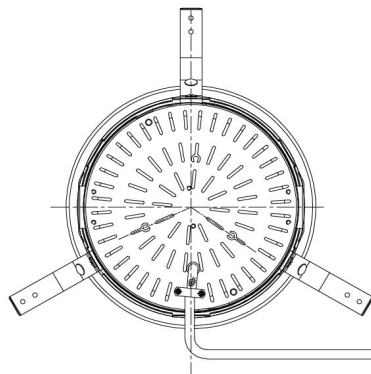

Item no. DD098-4550MB8535D

Series Name: Φ 150 Spark (Deep Cone)

Installation	Recessed mount
Type	Φ 150 Spark (Deep Cone)
Fixture wattage	44.3W
Beam angle	50 deg
Color Temp.	3500K
CRI	Ra>85
Luminous	4437 lm
Body	Die-cast aluminum alloy
Body finish	N/A
Trim finish	Black
Reflector finish	Mirror
IP Rate	IP20
Light source	COB module
Input Voltage	AC220~240V
Dimming Type	Non-Dimmable
Certificate	CE, CCC
Cut Hole	150mm

Height (Weight)	Spot / Medium / Medium flood	Wide flood
65.3W	177 (1.4kg)	
48.5W	177 (1.5kg)	
44.3W	157 (1.2kg)	
33.8W	168 (1.1kg)	157 (1.1kg)
30.3W	168 (1.1kg)	157 (1.1kg)
23.0W	138 (0.9kg)	127 (0.9kg)