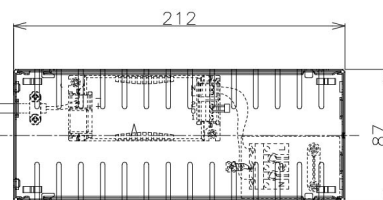

Item no. DD098-4550MB8535D

Series Name: Φ 150 Spark (Deep Cone)

Installation	Recessed mount
Type	Φ 150 Spark (Deep Cone)
Fixture wattage	44.3W
Beam angle	50 deg
Color Temp.	3500K
CRI	Ra>85
Luminous	4437 lm
Body	Die-cast aluminum alloy
Body finish	N/A
Trim finish	Black
Reflector finish	Mirror
IP Rate	IP20
Light source	COB module
Input Voltage	AC220~240V
Dimming Type	Non-Dimmable
Certificate	CE, CCC
Cut Hole	150mm

Height (Weight)	Spot / Medium / Medium flood	Wide flood
65.3W	177 (1.4kg)	
48.5W	177 (1.5kg)	
44.3W	157 (1.2kg)	
33.8W	168 (1.1kg)	157 (1.1kg)
30.3W	168 (1.1kg)	157 (1.1kg)
23.0W	138 (0.9kg)	127 (0.9kg)