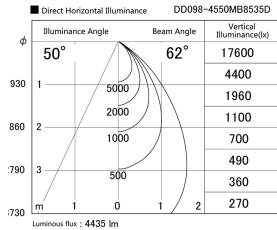

Item no. DD098-4550MB8535D

Series Name: Φ 150 Spark (Deep Cone)

Installation	Recessed mount
Type	Φ 150 Spark (Deep Cone)
Fixture wattage	44.3W
Beam angle	50 deg
Color Temp.	3500K
CRI	Ra>85
Luminous	4437 lm
Body	Die-cast aluminum alloy
Body finish	N/A
Trim finish	Black
Reflector finish	Mirror
IP Rate	IP20
Light source	COB module
Input Voltage	AC220~240V
Dimming Type	Non-Dimmable
Certificate	CE, CCC
Cut Hole	150mm

Height (Weight)	Spot / Medium / Medium flood	Wide flood
65.3W	177 (1.4kg)	
48.5W	177 (1.5kg)	
44.3W	157 (1.2kg)	
33.8W	168 (1.1kg)	157 (1.1kg)
30.3W	168 (1.1kg)	157 (1.1kg)
23.0W	138 (0.9kg)	127 (0.9kg)