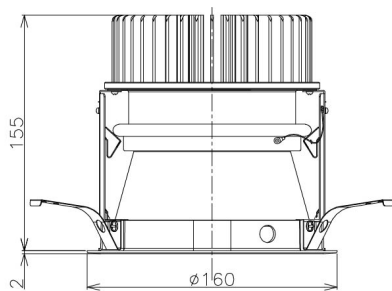

Item no. DD098-4550MB8535D

Series Name: Φ 150 Spark (Deep Cone)

Installation	Recessed mount
Type	Φ 150 Spark (Deep Cone)
Fixture wattage	44.3W
Beam angle	50 deg
Color Temp.	3500K
CRI	Ra>85
Luminous	4437 lm
Body	Die-cast aluminum alloy
Body finish	N/A
Trim finish	Black
Reflector finish	Mirror
IP Rate	IP20
Light source	COB module
Input Voltage	AC220~240V
Dimming Type	Non-Dimmable
Certificate	CE, CCC
Cut Hole	150mm

Height (Weight)	Spot / Medium / Medium flood	Wide flood
65.3W	177 (1.4kg)	
48.5W	177 (1.5kg)	
44.3W	157 (1.2kg)	
33.8W	168 (1.1kg)	157 (1.1kg)
30.3W	168 (1.1kg)	157 (1.1kg)
23.0W	138 (0.9kg)	127 (0.9kg)