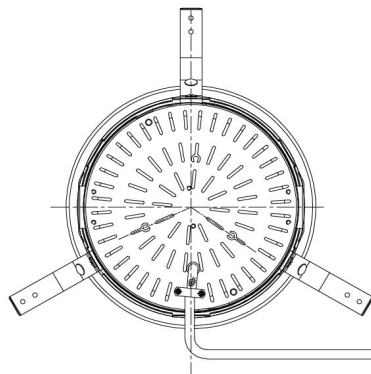

Item no. DD098-4550MB8540D

Series Name:  $\Phi$ 150 Spark (Deep Cone)

Installation	Recessed mount
Type	$\Phi$ 150 Spark (Deep Cone)
Fixture wattage	44.3W
Beam angle	50 deg
Color Temp.	4000K
CRI	Ra>85
Luminous	4481 lm
Body	Die-cast aluminum alloy
Body finish	N/A
Trim finish	Black
Reflector finish	Mirror
IP Rate	IP20
Light source	COB module
Input Voltage	AC220~240V
Dimming Type	Non-Dimmable
Certificate	CE, CCC
Cut Hole	150mm

Height (Weight)	Spot / Medium / Medium flood	Wide flood
65.3W	177 (1.4kg)	
48.5W	177 (1.5kg)	
44.3W	157 (1.2kg)	
33.8W	168 (1.1kg)	157 (1.1kg)
30.3W	168 (1.1kg)	157 (1.1kg)
23.0W	138 (0.9kg)	127 (0.9kg)