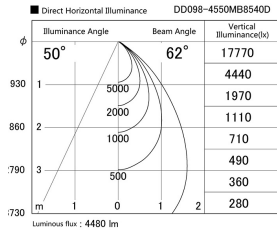

Item no. DD098-4550MB8540D

Series Name:  $\Phi$ 150 Spark (Deep Cone)

Installation	Recessed mount
Type	$\Phi$ 150 Spark (Deep Cone)
Fixture wattage	44.3W
Beam angle	50 deg
Color Temp.	4000K
CRI	Ra>85
Luminous	4481 lm
Body	Die-cast aluminum alloy
Body finish	N/A
Trim finish	Black
Reflector finish	Mirror
IP Rate	IP20
Light source	COB module
Input Voltage	AC220~240V
Dimming Type	Non-Dimmable
Certificate	CE, CCC
Cut Hole	150mm

Height (Weight)	Spot / Medium / Medium flood	Wide flood
65.3W	177 (1.4kg)	
48.5W	177 (1.5kg)	
44.3W	157 (1.2kg)	
33.8W	168 (1.1kg)	157 (1.1kg)
30.3W	168 (1.1kg)	157 (1.1kg)
23.0W	138 (0.9kg)	127 (0.9kg)