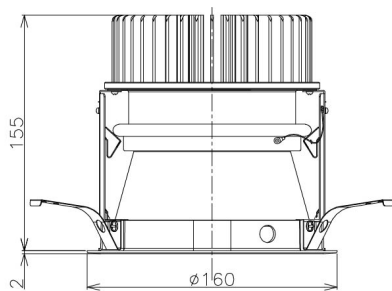

Item no. DD098-4550MB8540D

Series Name:  $\Phi$ 150 Spark (Deep Cone)

Installation	Recessed mount
Type	$\Phi$ 150 Spark (Deep Cone)
Fixture wattage	44.3W
Beam angle	50 deg
Color Temp.	4000K
CRI	Ra>85
Luminous	4481 lm
Body	Die-cast aluminum alloy
Body finish	N/A
Trim finish	Black
Reflector finish	Mirror
IP Rate	IP20
Light source	COB module
Input Voltage	AC220~240V
Dimming Type	Non-Dimmable
Certificate	CE, CCC
Cut Hole	150mm

Height (Weight)	Spot / Medium / Medium flood	Wide flood
65.3W	177 (1.4kg)	
48.5W	177 (1.5kg)	
44.3W	157 (1.2kg)	
33.8W	168 (1.1kg)	157 (1.1kg)
30.3W	168 (1.1kg)	157 (1.1kg)
23.0W	138 (0.9kg)	127 (0.9kg)