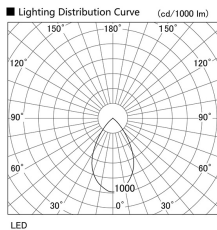

Item no. DD098-4550MB8540D

Series Name:  $\Phi$ 150 Spark (Deep Cone)

Installation	Recessed mount
Type	$\Phi$ 150 Spark (Deep Cone)
Fixture wattage	44.3W
Beam angle	50 deg
Color Temp.	4000K
CRI	Ra>85
Luminous	4481 lm
Body	Die-cast aluminum alloy
Body finish	N/A
Trim finish	Black
Reflector finish	Mirror
IP Rate	IP20
Light source	COB module
Input Voltage	AC220~240V
Dimming Type	Non-Dimmable
Certificate	CE, CCC
Cut Hole	150mm

Height (Weight)	Spot / Medium / Medium flood	Wide flood
65.3W	177 (1.4kg)	
48.5W	177 (1.5kg)	
44.3W	157 (1.2kg)	
33.8W	168 (1.1kg)	157 (1.1kg)
30.3W	168 (1.1kg)	157 (1.1kg)
23.0W	138 (0.9kg)	127 (0.9kg)