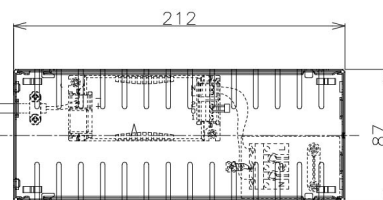

Item no. DD098-4550MB8540D

Series Name:  $\Phi$ 150 Spark (Deep Cone)

Installation	Recessed mount
Type	$\Phi$ 150 Spark (Deep Cone)
Fixture wattage	44.3W
Beam angle	50 deg
Color Temp.	4000K
CRI	Ra>85
Luminous	4481 lm
Body	Die-cast aluminum alloy
Body finish	N/A
Trim finish	Black
Reflector finish	Mirror
IP Rate	IP20
Light source	COB module
Input Voltage	AC220~240V
Dimming Type	Non-Dimmable
Certificate	CE, CCC
Cut Hole	150mm

Height (Weight)	Spot / Medium / Medium flood	Wide flood
65.3W	177 (1.4kg)	
48.5W	177 (1.5kg)	
44.3W	157 (1.2kg)	
33.8W	168 (1.1kg)	157 (1.1kg)
30.3W	168 (1.1kg)	157 (1.1kg)
23.0W	138 (0.9kg)	127 (0.9kg)