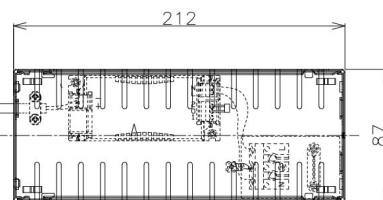

Item no. DD098-4550MB9040D

Series Name: Φ 150 Spark (Deep Cone)

Installation	Recessed mount
Type	
Fixture wattage	44.3W
Beam angle	50 deg
Color Temp.	4000K
CRI	Ra>90
Luminous	4074 lm
Body	Die-cast aluminum alloy
Body finish	N/A
Trim finish	Black
Reflector finish	Mirror
IP Rate	IP20
Light source	COB module
Input Voltage	AC220~240V
Dimming Type	Non-Dimmable
Certificate	CE, CCC
Cut Hole	150mm

Height (Weight)	Spot / Medium / Medium flood	Wide flood
65.3W	177 (1.4kg)	
48.5W	177 (1.5kg)	
44.3W	157 (1.2kg)	
33.8W	168 (1.1kg)	157 (1.1kg)
30.3W	168 (1.1kg)	157 (1.1kg)
23.0W	138 (0.9kg)	127 (0.9kg)