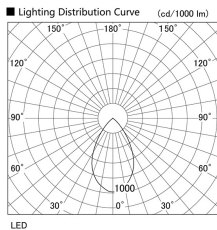

Item no. DD098-4550MB9040D

Series Name: Φ 150 Spark (Deep Cone)

Installation	Recessed mount
Type	
Fixture wattage	44.3W
Beam angle	50 deg
Color Temp.	4000K
CRI	Ra>90
Luminous	4074 lm
Body	Die-cast aluminum alloy
Body finish	N/A
Trim finish	Black
Reflector finish	Mirror
IP Rate	IP20
Light source	COB module
Input Voltage	AC220~240V
Dimming Type	Non-Dimmable
Certificate	CE, CCC
Cut Hole	150mm

Height (Weight)	Spot / Medium / Medium flood	Wide flood
65.3W	177 (1.4kg)	
48.5W	177 (1.5kg)	
44.3W	157 (1.2kg)	
33.8W	168 (1.1kg)	157 (1.1kg)
30.3W	168 (1.1kg)	157 (1.1kg)
23.0W	138 (0.9kg)	127 (0.9kg)