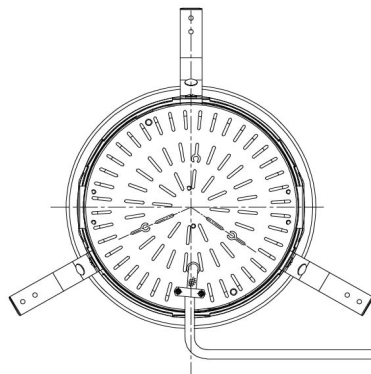

Item no. DD098-4550MB9040D

Series Name: Φ 150 Spark (Deep Cone)

Installation	Recessed mount
Type	
Fixture wattage	44.3W
Beam angle	50 deg
Color Temp.	4000K
CRI	Ra>90
Luminous	4074 lm
Body	Die-cast aluminum alloy
Body finish	N/A
Trim finish	Black
Reflector finish	Mirror
IP Rate	IP20
Light source	COB module
Input Voltage	AC220~240V
Dimming Type	Non-Dimmable
Certificate	CE, CCC
Cut Hole	150mm

Height (Weight)	Spot / Medium / Medium flood	Wide flood
65.3W	177 (1.4kg)	
48.5W	177 (1.5kg)	
44.3W	157 (1.2kg)	
33.8W	168 (1.1kg)	157 (1.1kg)
30.3W	168 (1.1kg)	157 (1.1kg)
23.0W	138 (0.9kg)	127 (0.9kg)