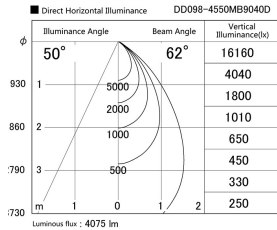

Item no. DD098-4550MB9040D

Series Name: Φ 150 Spark (Deep Cone)

Installation	Recessed mount
Type	
Fixture wattage	44.3W
Beam angle	50 deg
Color Temp.	4000K
CRI	Ra>90
Luminous	4074 lm
Body	Die-cast aluminum alloy
Body finish	N/A
Trim finish	Black
Reflector finish	Mirror
IP Rate	IP20
Light source	COB module
Input Voltage	AC220~240V
Dimming Type	Non-Dimmable
Certificate	CE, CCC
Cut Hole	150mm

Height (Weight)	Spot / Medium / Medium flood	Wide flood
65.3W	177 (1.4kg)	
48.5W	177 (1.5kg)	
44.3W	157 (1.2kg)	
33.8W	168 (1.1kg)	157 (1.1kg)
30.3W	168 (1.1kg)	157 (1.1kg)
23.0W	138 (0.9kg)	127 (0.9kg)