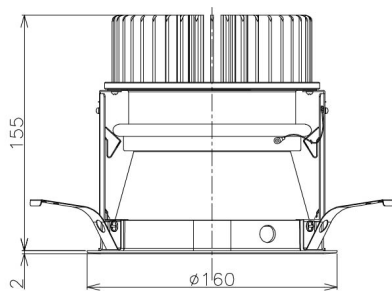

Item no. DD098-4550MB9040D

Series Name: Φ 150 Spark (Deep Cone)

Installation	Recessed mount
Type	
Fixture wattage	44.3W
Beam angle	50 deg
Color Temp.	4000K
CRI	Ra>90
Luminous	4074 lm
Body	Die-cast aluminum alloy
Body finish	N/A
Trim finish	Black
Reflector finish	Mirror
IP Rate	IP20
Light source	COB module
Input Voltage	AC220~240V
Dimming Type	Non-Dimmable
Certificate	CE, CCC
Cut Hole	150mm

Height (Weight)	Spot / Medium / Medium flood	Wide flood
65.3W	177 (1.4kg)	
48.5W	177 (1.5kg)	
44.3W	157 (1.2kg)	
33.8W	168 (1.1kg)	157 (1.1kg)
30.3W	168 (1.1kg)	157 (1.1kg)
23.0W	138 (0.9kg)	127 (0.9kg)