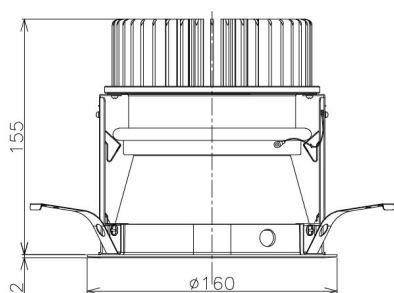

Item no. DD098-4550MW8027D

Series Name: Φ 150 Spark (Deep Cone)

Installation	Recessed mount
Type	Φ 150 Spark (Deep Cone)
Fixture wattage	44.3W
Beam angle	50 deg
Color Temp.	2700K
CRI	Ra>90
Luminous	4443 lm
Body	Die-cast aluminum alloy
Body finish	N/A
Trim finish	White
Reflector finish	Mirror
IP Rate	IP20
Light source	COB module
Input Voltage	AC220~240V
Dimming Type	Non-Dimmable
Certificate	CE, CCC
Cut Hole	150mm

Height (Weight)	Spot / Medium / Medium flood	Wide flood
65.3W	177 (1.4kg)	
48.5W	177 (1.5kg)	
44.3W	157 (1.2kg)	
33.8W	168 (1.1kg)	157 (1.1kg)
30.3W	168 (1.1kg)	157 (1.1kg)
23.0W	138 (0.9kg)	127 (0.9kg)