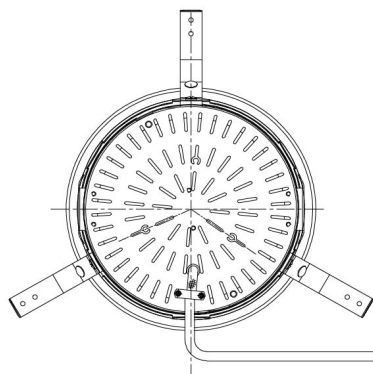

Item no. DD098-4550MW8027D

Series Name:  $\Phi$ 150 Spark (Deep Cone)

Installation	Recessed mount
Type	
Fixture wattage	44.3W
Beam angle	50 deg
Color Temp.	2700K
CRI	Ra>90
Luminous	4443 lm
Body	Die-cast aluminum alloy
Body finish	N/A
Trim finish	White
Reflector finish	Mirror
IP Rate	IP20
Light source	COB module
Input Voltage	AC220~240V
Dimming Type	Non-Dimmable
Certificate	CE, CCC
Cut Hole	150mm

Height (Weight)	Spot / Medium / Medium flood	Wide flood
65.3W	177 (1.4kg)	
48.5W	177 (1.5kg)	
44.3W	157 (1.2kg)	
33.8W	168 (1.1kg)	157 (1.1kg)
30.3W	168 (1.1kg)	157 (1.1kg)
23.0W	138 (0.9kg)	127 (0.9kg)