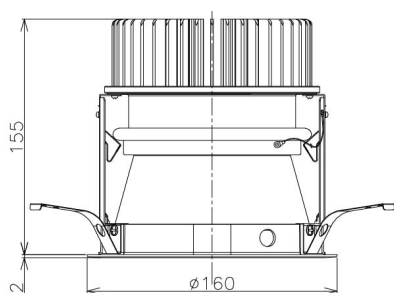

Item no. DD098-4550MW8027D

Series Name:  $\Phi$ 150 Spark (Deep Cone)

Installation	Recessed mount
Type	
Fixture wattage	44.3W
Beam angle	50 deg
Color Temp.	2700K
CRI	Ra>90
Luminous	4443 lm
Body	Die-cast aluminum alloy
Body finish	N/A
Trim finish	White
Reflector finish	Mirror
IP Rate	IP20
Light source	COB module
Input Voltage	AC220~240V
Dimming Type	Non-Dimmable
Certificate	CE, CCC
Cut Hole	150mm

Height (Weight)	Spot / Medium / Medium flood	Wide flood
65.3W	177 (1.4kg)	
48.5W	177 (1.5kg)	
44.3W	157 (1.2kg)	
33.8W	168 (1.1kg)	157 (1.1kg)
30.3W	168 (1.1kg)	157 (1.1kg)
23.0W	138 (0.9kg)	127 (0.9kg)