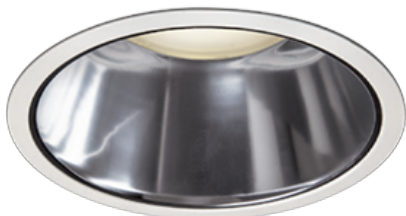

Item no. DD098-4550MW8027D

Series Name:  $\Phi$ 150 Spark (Deep Cone)

Installation	Recessed mount
Type	
Fixture wattage	44.3W
Beam angle	50 deg
Color Temp.	2700K
CRI	Ra>90
Luminous	4443 lm
Body	Die-cast aluminum alloy
Body finish	N/A
Trim finish	White
Reflector finish	Mirror
IP Rate	IP20
Light source	COB module
Input Voltage	AC220~240V
Dimming Type	Non-Dimmable
Certificate	CE, CCC
Cut Hole	150mm

Height (Weight)	Spot / Medium / Medium flood	Wide flood
65.3W	177 (1.4kg)	
48.5W	177 (1.5kg)	
44.3W	157 (1.2kg)	
33.8W	168 (1.1kg)	157 (1.1kg)
30.3W	168 (1.1kg)	157 (1.1kg)
23.0W	138 (0.9kg)	127 (0.9kg)