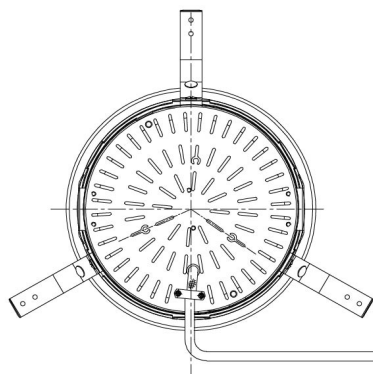

Item no. DD098-4550MW8027D

Series Name: Φ 150 Spark (Deep Cone)

Installation	Recessed mount
Type	Φ 150 Spark (Deep Cone)
Fixture wattage	44.3W
Beam angle	50 deg
Color Temp.	2700K
CRI	Ra>90
Luminous	4443 lm
Body	Die-cast aluminum alloy
Body finish	N/A
Trim finish	White
Reflector finish	Mirror
IP Rate	IP20
Light source	COB module
Input Voltage	AC220~240V
Dimming Type	Non-Dimmable
Certificate	CE, CCC
Cut Hole	150mm

Height (Weight)	Spot / Medium / Medium flood	Wide flood
65.3W	177 (1.4kg)	
48.5W	177 (1.5kg)	
44.3W	157 (1.2kg)	
33.8W	168 (1.1kg)	157 (1.1kg)
30.3W	168 (1.1kg)	157 (1.1kg)
23.0W	138 (0.9kg)	127 (0.9kg)