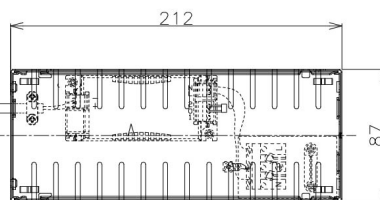

Item no. DD098-4550MW8027D

Series Name:  $\Phi$ 150 Spark (Deep Cone)

Installation	Recessed mount
Type	
Fixture wattage	44.3W
Beam angle	50 deg
Color Temp.	2700K
CRI	Ra>90
Luminous	4443 lm
Body	Die-cast aluminum alloy
Body finish	N/A
Trim finish	White
Reflector finish	Mirror
IP Rate	IP20
Light source	COB module
Input Voltage	AC220~240V
Dimming Type	Non-Dimmable
Certificate	CE, CCC
Cut Hole	150mm

Height (Weight)	Spot / Medium / Medium flood	Wide flood
65.3W	177 (1.4kg)	
48.5W	177 (1.5kg)	
44.3W	157 (1.2kg)	
33.8W	168 (1.1kg)	157 (1.1kg)
30.3W	168 (1.1kg)	157 (1.1kg)
23.0W	138 (0.9kg)	127 (0.9kg)