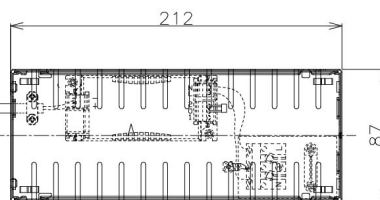

Item no. DD098-4550MW8027D

Series Name: Φ 150 Spark (Deep Cone)

Installation	Recessed mount
Type	Φ 150 Spark (Deep Cone)
Fixture wattage	44.3W
Beam angle	50 deg
Color Temp.	2700K
CRI	Ra>90
Luminous	4443 lm
Body	Die-cast aluminum alloy
Body finish	N/A
Trim finish	White
Reflector finish	Mirror
IP Rate	IP20
Light source	COB module
Input Voltage	AC220~240V
Dimming Type	Non-Dimmable
Certificate	CE, CCC
Cut Hole	150mm

Height (Weight)	Spot / Medium / Medium flood	Wide flood
65.3W	177 (1.4kg)	
48.5W	177 (1.5kg)	
44.3W	157 (1.2kg)	
33.8W	168 (1.1kg)	157 (1.1kg)
30.3W	168 (1.1kg)	157 (1.1kg)
23.0W	138 (0.9kg)	127 (0.9kg)