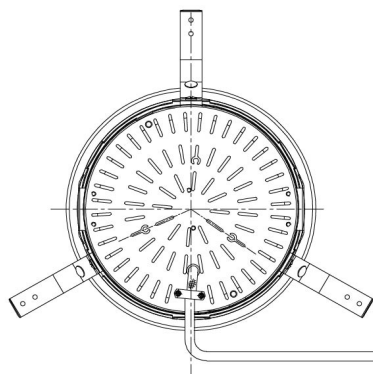

Item no. DD098-4550MW8030D

Series Name:  $\Phi$ 150 Spark (Deep Cone)

Installation	Recessed mount
Type	$\Phi$ 150 Spark (Deep Cone)
Fixture wattage	44.3W
Beam angle	50 deg
Color Temp.	3000K
CRI	Ra>90
Luminous	4628 lm
Body	Die-cast aluminum alloy
Body finish	N/A
Trim finish	White
Reflector finish	Mirror
IP Rate	IP20
Light source	COB module
Input Voltage	AC220~240V
Dimming Type	Non-Dimmable
Certificate	CE, CCC
Cut Hole	150mm

Height (Weight)	Spot / Medium / Medium flood	Wide flood
65.3W	177 (1.4kg)	
48.5W	177 (1.5kg)	
44.3W	157 (1.2kg)	
33.8W	168 (1.1kg)	157 (1.1kg)
30.3W	168 (1.1kg)	157 (1.1kg)
23.0W	138 (0.9kg)	127 (0.9kg)