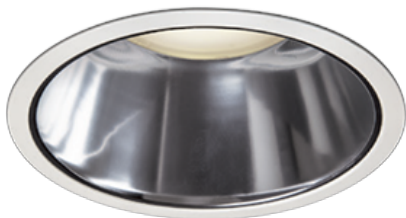

Item no. DD098-4550MW8030D

Series Name:  $\Phi$ 150 Spark (Deep Cone)

Installation	Recessed mount
Type	$\Phi$ 150 Spark (Deep Cone)
Fixture wattage	44.3W
Beam angle	50 deg
Color Temp.	3000K
CRI	Ra>90
Luminous	4628 lm
Body	Die-cast aluminum alloy
Body finish	N/A
Trim finish	White
Reflector finish	Mirror
IP Rate	IP20
Light source	COB module
Input Voltage	AC220~240V
Dimming Type	Non-Dimmable
Certificate	CE, CCC
Cut Hole	150mm

Height (Weight)	Spot / Medium / Medium flood	Wide flood
65.3W	177 (1.4kg)	
48.5W	177 (1.5kg)	
44.3W	157 (1.2kg)	
33.8W	168 (1.1kg)	157 (1.1kg)
30.3W	168 (1.1kg)	157 (1.1kg)
23.0W	138 (0.9kg)	127 (0.9kg)