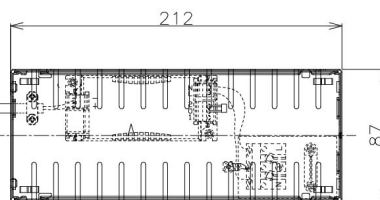

Item no. DD098-4550MW8030D

Series Name:  $\Phi$ 150 Spark (Deep Cone)

Installation	Recessed mount
Type	$\Phi$ 150 Spark (Deep Cone)
Fixture wattage	44.3W
Beam angle	50 deg
Color Temp.	3000K
CRI	Ra>90
Luminous	4628 lm
Body	Die-cast aluminum alloy
Body finish	N/A
Trim finish	White
Reflector finish	Mirror
IP Rate	IP20
Light source	COB module
Input Voltage	AC220~240V
Dimming Type	Non-Dimmable
Certificate	CE, CCC
Cut Hole	150mm

Height (Weight)	Spot / Medium / Medium flood	Wide flood
65.3W	177 (1.4kg)	
48.5W	177 (1.5kg)	
44.3W	157 (1.2kg)	
33.8W	168 (1.1kg)	157 (1.1kg)
30.3W	168 (1.1kg)	157 (1.1kg)
23.0W	138 (0.9kg)	127 (0.9kg)