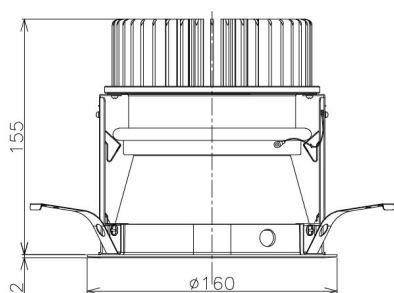

Item no. DD098-4550MW8030D

Series Name:  $\Phi$ 150 Spark (Deep Cone)

Installation	Recessed mount
Type	$\Phi$ 150 Spark (Deep Cone)
Fixture wattage	44.3W
Beam angle	50 deg
Color Temp.	3000K
CRI	Ra>90
Luminous	4628 lm
Body	Die-cast aluminum alloy
Body finish	N/A
Trim finish	White
Reflector finish	Mirror
IP Rate	IP20
Light source	COB module
Input Voltage	AC220~240V
Dimming Type	Non-Dimmable
Certificate	CE, CCC
Cut Hole	150mm

Height (Weight)	Spot / Medium / Medium flood	Wide flood
65.3W	177 (1.4kg)	
48.5W	177 (1.5kg)	
44.3W	157 (1.2kg)	
33.8W	168 (1.1kg)	157 (1.1kg)
30.3W	168 (1.1kg)	157 (1.1kg)
23.0W	138 (0.9kg)	127 (0.9kg)