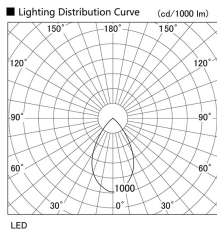

Item no. DD098-4550MW8527D

Series Name:  $\Phi$ 150 Spark (Deep Cone)

Installation	Recessed mount
Type	
Fixture wattage	44.3W
Beam angle	50 deg
Color Temp.	2700K
CRI	Ra>85
Luminous	4176 lm
Body	Die-cast aluminum alloy
Body finish	N/A
Trim finish	White
Reflector finish	Mirror
IP Rate	IP20
Light source	COB module
Input Voltage	AC220~240V
Dimming Type	Non-Dimmable
Certificate	CE, CCC
Cut Hole	150mm

Height (Weight)	Spot / Medium / Medium flood	Wide flood
65.3W	177 (1.4kg)	
48.5W	177 (1.5kg)	
44.3W	157 (1.2kg)	
33.8W	168 (1.1kg)	157 (1.1kg)
30.3W	168 (1.1kg)	157 (1.1kg)
23.0W	138 (0.9kg)	127 (0.9kg)