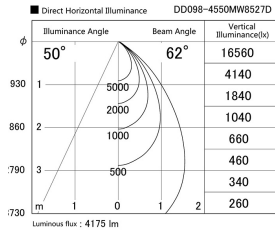

Item no. DD098-4550MW8527D

Series Name:  $\Phi$ 150 Spark (Deep Cone)

Installation	Recessed mount
Type	
Fixture wattage	44.3W
Beam angle	50 deg
Color Temp.	2700K
CRI	Ra>85
Luminous	4176 lm
Body	Die-cast aluminum alloy
Body finish	N/A
Trim finish	White
Reflector finish	Mirror
IP Rate	IP20
Light source	COB module
Input Voltage	AC220~240V
Dimming Type	Non-Dimmable
Certificate	CE, CCC
Cut Hole	150mm

Height (Weight)	Spot / Medium / Medium flood	Wide flood
65.3W	177 (1.4kg)	
48.5W	177 (1.5kg)	
44.3W	157 (1.2kg)	
33.8W	168 (1.1kg)	157 (1.1kg)
30.3W	168 (1.1kg)	157 (1.1kg)
23.0W	138 (0.9kg)	127 (0.9kg)