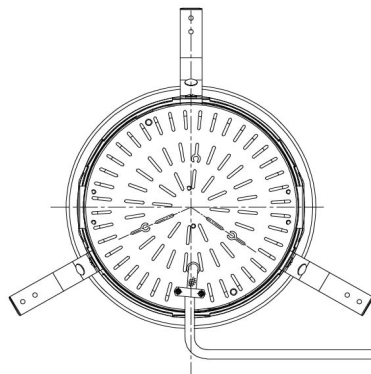

Item no. DD098-4550MW8527D

Series Name:  $\Phi$ 150 Spark (Deep Cone)

Installation	Recessed mount
Type	
Fixture wattage	44.3W
Beam angle	50 deg
Color Temp.	2700K
CRI	Ra>85
Luminous	4176 lm
Body	Die-cast aluminum alloy
Body finish	N/A
Trim finish	White
Reflector finish	Mirror
IP Rate	IP20
Light source	COB module
Input Voltage	AC220~240V
Dimming Type	Non-Dimmable
Certificate	CE, CCC
Cut Hole	150mm

Height (Weight)	Spot / Medium / Medium flood	Wide flood
65.3W	177 (1.4kg)	
48.5W	177 (1.5kg)	
44.3W	157 (1.2kg)	
33.8W	168 (1.1kg)	157 (1.1kg)
30.3W	168 (1.1kg)	157 (1.1kg)
23.0W	138 (0.9kg)	127 (0.9kg)