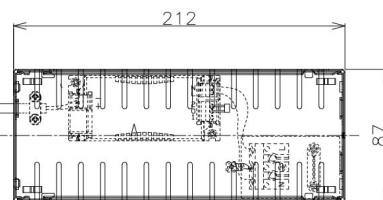

Item no. DD098-4550MW8527D

Series Name:  $\Phi$ 150 Spark (Deep Cone)

Installation	Recessed mount
Type	
Fixture wattage	44.3W
Beam angle	50 deg
Color Temp.	2700K
CRI	Ra>85
Luminous	4176 lm
Body	Die-cast aluminum alloy
Body finish	N/A
Trim finish	White
Reflector finish	Mirror
IP Rate	IP20
Light source	COB module
Input Voltage	AC220~240V
Dimming Type	Non-Dimmable
Certificate	CE, CCC
Cut Hole	150mm

Height (Weight)	Spot / Medium / Medium flood	Wide flood
65.3W	177 (1.4kg)	
48.5W	177 (1.5kg)	
44.3W	157 (1.2kg)	
33.8W	168 (1.1kg)	157 (1.1kg)
30.3W	168 (1.1kg)	157 (1.1kg)
23.0W	138 (0.9kg)	127 (0.9kg)