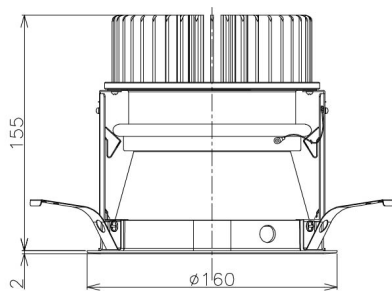

Item no. DD098-4550MW8527D

Series Name:  $\Phi$ 150 Spark (Deep Cone)

Installation	Recessed mount
Type	
Fixture wattage	44.3W
Beam angle	50 deg
Color Temp.	2700K
CRI	Ra>85
Luminous	4176 lm
Body	Die-cast aluminum alloy
Body finish	N/A
Trim finish	White
Reflector finish	Mirror
IP Rate	IP20
Light source	COB module
Input Voltage	AC220~240V
Dimming Type	Non-Dimmable
Certificate	CE, CCC
Cut Hole	150mm

Height (Weight)	Spot / Medium / Medium flood	Wide flood
65.3W	177 (1.4kg)	
48.5W	177 (1.5kg)	
44.3W	157 (1.2kg)	
33.8W	168 (1.1kg)	157 (1.1kg)
30.3W	168 (1.1kg)	157 (1.1kg)
23.0W	138 (0.9kg)	127 (0.9kg)