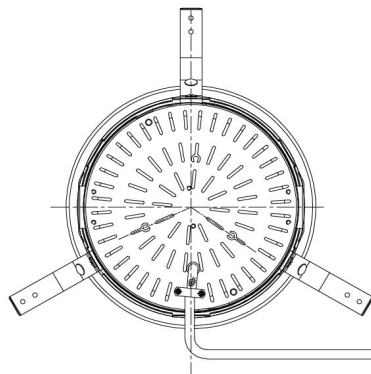

Item no. DD098-4550MW8530D

Series Name:  $\Phi$ 150 Spark (Deep Cone)

Installation	Recessed mount
Type	$\Phi$ 150 Spark (Deep Cone)
Fixture wattage	44.3W
Beam angle	50 deg
Color Temp.	3000K
CRI	Ra>85
Luminous	4350 lm
Body	Die-cast aluminum alloy
Body finish	N/A
Trim finish	White
Reflector finish	Mirror
IP Rate	IP20
Light source	COB module
Input Voltage	AC220~240V
Dimming Type	Non-Dimmable
Certificate	CE, CCC
Cut Hole	150mm

Height (Weight)	Spot / Medium / Medium flood	Wide flood
65.3W	177 (1.4kg)	
48.5W	177 (1.5kg)	
44.3W	157 (1.2kg)	
33.8W	168 (1.1kg)	157 (1.1kg)
30.3W	168 (1.1kg)	157 (1.1kg)
23.0W	138 (0.9kg)	127 (0.9kg)