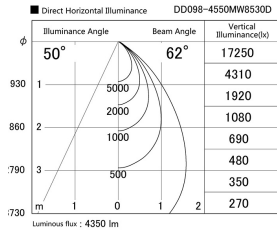

Item no. DD098-4550MW8530D

Series Name:  $\Phi$ 150 Spark (Deep Cone)

Installation	Recessed mount
Type	$\Phi$ 150 Spark (Deep Cone)
Fixture wattage	44.3W
Beam angle	50 deg
Color Temp.	3000K
CRI	Ra>85
Luminous	4350 lm
Body	Die-cast aluminum alloy
Body finish	N/A
Trim finish	White
Reflector finish	Mirror
IP Rate	IP20
Light source	COB module
Input Voltage	AC220~240V
Dimming Type	Non-Dimmable
Certificate	CE, CCC
Cut Hole	150mm

Height (Weight)	Spot / Medium / Medium flood	Wide flood
65.3W	177 (1.4kg)	
48.5W	177 (1.5kg)	
44.3W	157 (1.2kg)	
33.8W	168 (1.1kg)	157 (1.1kg)
30.3W	168 (1.1kg)	157 (1.1kg)
23.0W	138 (0.9kg)	127 (0.9kg)