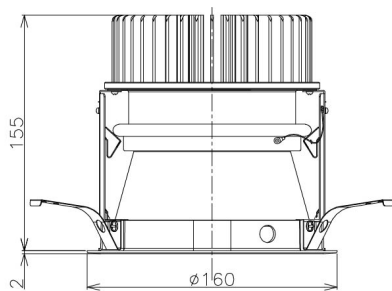

Item no. DD098-4550MW8530D

Series Name:  $\Phi$ 150 Spark (Deep Cone)

Installation	Recessed mount
Type	$\Phi$ 150 Spark (Deep Cone)
Fixture wattage	44.3W
Beam angle	50 deg
Color Temp.	3000K
CRI	Ra>85
Luminous	4350 lm
Body	Die-cast aluminum alloy
Body finish	N/A
Trim finish	White
Reflector finish	Mirror
IP Rate	IP20
Light source	COB module
Input Voltage	AC220~240V
Dimming Type	Non-Dimmable
Certificate	CE, CCC
Cut Hole	150mm

Height (Weight)	Spot / Medium / Medium flood	Wide flood
65.3W	177 (1.4kg)	
48.5W	177 (1.5kg)	
44.3W	157 (1.2kg)	
33.8W	168 (1.1kg)	157 (1.1kg)
30.3W	168 (1.1kg)	157 (1.1kg)
23.0W	138 (0.9kg)	127 (0.9kg)