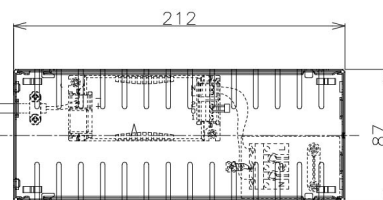

Item no. DD098-4550MW8530D

Series Name:  $\Phi$ 150 Spark (Deep Cone)

Installation	Recessed mount
Type	$\Phi$ 150 Spark (Deep Cone)
Fixture wattage	44.3W
Beam angle	50 deg
Color Temp.	3000K
CRI	Ra>85
Luminous	4350 lm
Body	Die-cast aluminum alloy
Body finish	N/A
Trim finish	White
Reflector finish	Mirror
IP Rate	IP20
Light source	COB module
Input Voltage	AC220~240V
Dimming Type	Non-Dimmable
Certificate	CE, CCC
Cut Hole	150mm

Height (Weight)	Spot / Medium / Medium flood	Wide flood
65.3W	177 (1.4kg)	
48.5W	177 (1.5kg)	
44.3W	157 (1.2kg)	
33.8W	168 (1.1kg)	157 (1.1kg)
30.3W	168 (1.1kg)	157 (1.1kg)
23.0W	138 (0.9kg)	127 (0.9kg)