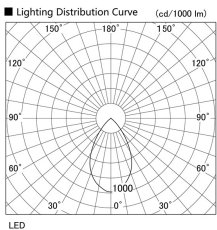

Item no. DD098-4550MW8530D

Series Name:  $\Phi$ 150 Spark (Deep Cone)

Installation	Recessed mount
Type	$\Phi$ 150 Spark (Deep Cone)
Fixture wattage	44.3W
Beam angle	50 deg
Color Temp.	3000K
CRI	Ra>85
Luminous	4350 lm
Body	Die-cast aluminum alloy
Body finish	N/A
Trim finish	White
Reflector finish	Mirror
IP Rate	IP20
Light source	COB module
Input Voltage	AC220~240V
Dimming Type	Non-Dimmable
Certificate	CE, CCC
Cut Hole	150mm

Height (Weight)	Spot / Medium / Medium flood	Wide flood
65.3W	177 (1.4kg)	
48.5W	177 (1.5kg)	
44.3W	157 (1.2kg)	
33.8W	168 (1.1kg)	157 (1.1kg)
30.3W	168 (1.1kg)	157 (1.1kg)
23.0W	138 (0.9kg)	127 (0.9kg)