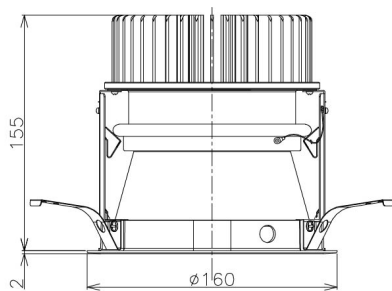

Item no. DD098-4550MW8535D

Series Name:  $\Phi$ 150 Spark (Deep Cone)

Installation	Recessed mount
Type	$\Phi$ 150 Spark (Deep Cone)
Fixture wattage	44.3W
Beam angle	50 deg
Color Temp.	3500K
CRI	Ra>85
Luminous	4437 lm
Body	Die-cast aluminum alloy
Body finish	N/A
Trim finish	White
Reflector finish	Mirror
IP Rate	IP20
Light source	COB module
Input Voltage	AC220~240V
Dimming Type	Non-Dimmable
Certificate	CE, CCC
Cut Hole	150mm

Height (Weight)	Spot / Medium / Medium flood	Wide flood
65.3W	177 (1.4kg)	
48.5W	177 (1.5kg)	
44.3W	157 (1.2kg)	
33.8W	168 (1.1kg)	157 (1.1kg)
30.3W	168 (1.1kg)	157 (1.1kg)
23.0W	138 (0.9kg)	127 (0.9kg)