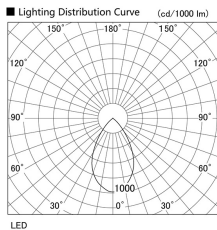

Item no. DD098-4550MW8535D

Series Name:  $\Phi$ 150 Spark (Deep Cone)

Installation	Recessed mount
Type	$\Phi$ 150 Spark (Deep Cone)
Fixture wattage	44.3W
Beam angle	50 deg
Color Temp.	3500K
CRI	Ra>85
Luminous	4437 lm
Body	Die-cast aluminum alloy
Body finish	N/A
Trim finish	White
Reflector finish	Mirror
IP Rate	IP20
Light source	COB module
Input Voltage	AC220~240V
Dimming Type	Non-Dimmable
Certificate	CE, CCC
Cut Hole	150mm

Height (Weight)	Spot / Medium / Medium flood	Wide flood
65.3W	177 (1.4kg)	
48.5W	177 (1.5kg)	
44.3W	157 (1.2kg)	
33.8W	168 (1.1kg)	157 (1.1kg)
30.3W	168 (1.1kg)	157 (1.1kg)
23.0W	138 (0.9kg)	127 (0.9kg)