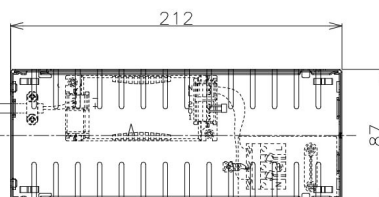

Item no. DD098-4550MW8535D

Series Name: Φ 150 Spark (Deep Cone)

Installation	Recessed mount
Type	
Fixture wattage	44.3W
Beam angle	50 deg
Color Temp.	3500K
CRI	Ra>85
Luminous	4437 lm
Body	Die-cast aluminum alloy
Body finish	N/A
Trim finish	White
Reflector finish	Mirror
IP Rate	IP20
Light source	COB module
Input Voltage	AC220~240V
Dimming Type	Non-Dimmable
Certificate	CE, CCC
Cut Hole	150mm

Height (Weight)	Spot / Medium / Medium flood	Wide flood
65.3W	177 (1.4kg)	
48.5W	177 (1.5kg)	
44.3W	157 (1.2kg)	
33.8W	168 (1.1kg)	157 (1.1kg)
30.3W	168 (1.1kg)	157 (1.1kg)
23.0W	138 (0.9kg)	127 (0.9kg)