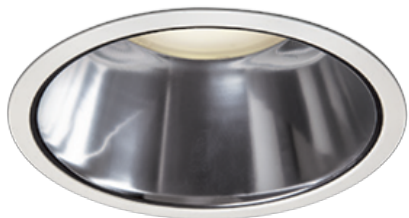

Item no. DD098-4550MW8535D

Series Name: Φ 150 Spark (Deep Cone)

Installation	Recessed mount
Type	
Fixture wattage	44.3W
Beam angle	50 deg
Color Temp.	3500K
CRI	Ra>85
Luminous	4437 lm
Body	Die-cast aluminum alloy
Body finish	N/A
Trim finish	White
Reflector finish	Mirror
IP Rate	IP20
Light source	COB module
Input Voltage	AC220~240V
Dimming Type	Non-Dimmable
Certificate	CE, CCC
Cut Hole	150mm

Height (Weight)	Spot / Medium / Medium flood	Wide flood
65.3W	177 (1.4kg)	
48.5W	177 (1.5kg)	
44.3W	157 (1.2kg)	
33.8W	168 (1.1kg)	157 (1.1kg)
30.3W	168 (1.1kg)	157 (1.1kg)
23.0W	138 (0.9kg)	127 (0.9kg)