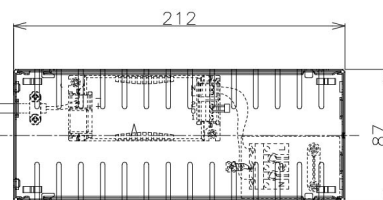

Item no. DD098-4550MW8535D

Series Name:  $\Phi$ 150 Spark (Deep Cone)

Installation	Recessed mount
Type	$\Phi$ 150 Spark (Deep Cone)
Fixture wattage	44.3W
Beam angle	50 deg
Color Temp.	3500K
CRI	Ra>85
Luminous	4437 lm
Body	Die-cast aluminum alloy
Body finish	N/A
Trim finish	White
Reflector finish	Mirror
IP Rate	IP20
Light source	COB module
Input Voltage	AC220~240V
Dimming Type	Non-Dimmable
Certificate	CE, CCC
Cut Hole	150mm

Height (Weight)	Spot / Medium / Medium flood	Wide flood
65.3W	177 (1.4kg)	
48.5W	177 (1.5kg)	
44.3W	157 (1.2kg)	
33.8W	168 (1.1kg)	157 (1.1kg)
30.3W	168 (1.1kg)	157 (1.1kg)
23.0W	138 (0.9kg)	127 (0.9kg)