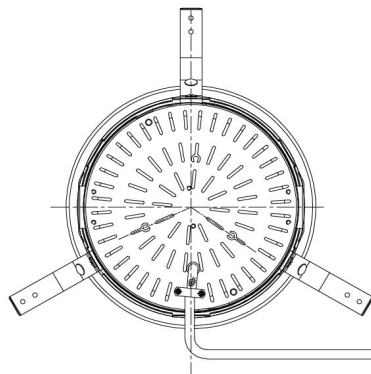

Item no. DD098-4550MW8535D

Series Name:  $\Phi$ 150 Spark (Deep Cone)

Installation	Recessed mount
Type	$\Phi$ 150 Spark (Deep Cone)
Fixture wattage	44.3W
Beam angle	50 deg
Color Temp.	3500K
CRI	Ra>85
Luminous	4437 lm
Body	Die-cast aluminum alloy
Body finish	N/A
Trim finish	White
Reflector finish	Mirror
IP Rate	IP20
Light source	COB module
Input Voltage	AC220~240V
Dimming Type	Non-Dimmable
Certificate	CE, CCC
Cut Hole	150mm

Height (Weight)	Spot / Medium / Medium flood	Wide flood
65.3W	177 (1.4kg)	
48.5W	177 (1.5kg)	
44.3W	157 (1.2kg)	
33.8W	168 (1.1kg)	157 (1.1kg)
30.3W	168 (1.1kg)	157 (1.1kg)
23.0W	138 (0.9kg)	127 (0.9kg)