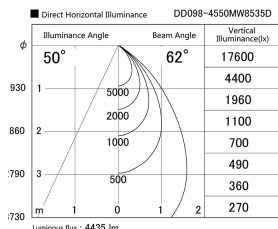

Item no. DD098-4550MW8535D

Series Name: Φ 150 Spark (Deep Cone)

Installation	Recessed mount
Type	
Fixture wattage	44.3W
Beam angle	50 deg
Color Temp.	3500K
CRI	Ra>85
Luminous	4437 lm
Body	Die-cast aluminum alloy
Body finish	N/A
Trim finish	White
Reflector finish	Mirror
IP Rate	IP20
Light source	COB module
Input Voltage	AC220~240V
Dimming Type	Non-Dimmable
Certificate	CE, CCC
Cut Hole	150mm

Height (Weight)	Spot / Medium / Medium flood	Wide flood
65.3W	177 (1.4kg)	
48.5W	177 (1.5kg)	
44.3W	157 (1.2kg)	
33.8W	168 (1.1kg)	157 (1.1kg)
30.3W	168 (1.1kg)	157 (1.1kg)
23.0W	138 (0.9kg)	127 (0.9kg)