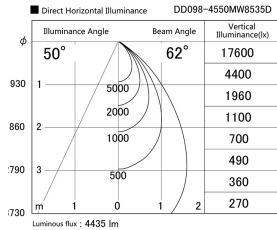

Item no. DD098-4550MW8535D

Series Name:  $\Phi$ 150 Spark (Deep Cone)

Installation	Recessed mount
Type	$\Phi$ 150 Spark (Deep Cone)
Fixture wattage	44.3W
Beam angle	50 deg
Color Temp.	3500K
CRI	Ra>85
Luminous	4437 lm
Body	Die-cast aluminum alloy
Body finish	N/A
Trim finish	White
Reflector finish	Mirror
IP Rate	IP20
Light source	COB module
Input Voltage	AC220~240V
Dimming Type	Non-Dimmable
Certificate	CE, CCC
Cut Hole	150mm

Height (Weight)	Spot / Medium / Medium flood	Wide flood
65.3W	177 (1.4kg)	
48.5W	177 (1.5kg)	
44.3W	157 (1.2kg)	
33.8W	168 (1.1kg)	157 (1.1kg)
30.3W	168 (1.1kg)	157 (1.1kg)
23.0W	138 (0.9kg)	127 (0.9kg)