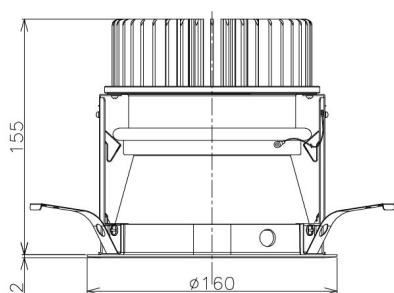

Item no. DD098-4550MW8535D

Series Name: Φ 150 Spark (Deep Cone)

Installation	Recessed mount
Type	
Fixture wattage	44.3W
Beam angle	50 deg
Color Temp.	3500K
CRI	Ra>85
Luminous	4437 lm
Body	Die-cast aluminum alloy
Body finish	N/A
Trim finish	White
Reflector finish	Mirror
IP Rate	IP20
Light source	COB module
Input Voltage	AC220~240V
Dimming Type	Non-Dimmable
Certificate	CE, CCC
Cut Hole	150mm

Height (Weight)	Spot / Medium / Medium flood	Wide flood
65.3W	177 (1.4kg)	
48.5W	177 (1.5kg)	
44.3W	157 (1.2kg)	
33.8W	168 (1.1kg)	157 (1.1kg)
30.3W	168 (1.1kg)	157 (1.1kg)
23.0W	138 (0.9kg)	127 (0.9kg)