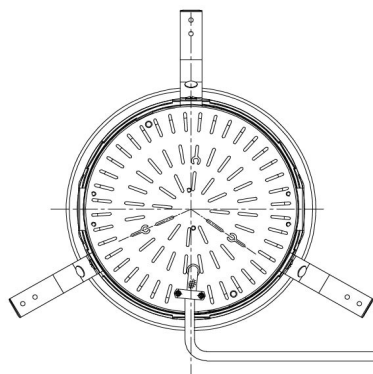

Item no. DD098-4550MW8535D

Series Name: Φ 150 Spark (Deep Cone)

Installation	Recessed mount
Type	
Fixture wattage	44.3W
Beam angle	50 deg
Color Temp.	3500K
CRI	Ra>85
Luminous	4437 lm
Body	Die-cast aluminum alloy
Body finish	N/A
Trim finish	White
Reflector finish	Mirror
IP Rate	IP20
Light source	COB module
Input Voltage	AC220~240V
Dimming Type	Non-Dimmable
Certificate	CE, CCC
Cut Hole	150mm

Height (Weight)	Spot / Medium / Medium flood	Wide flood
65.3W	177 (1.4kg)	
48.5W	177 (1.5kg)	
44.3W	157 (1.2kg)	
33.8W	168 (1.1kg)	157 (1.1kg)
30.3W	168 (1.1kg)	157 (1.1kg)
23.0W	138 (0.9kg)	127 (0.9kg)