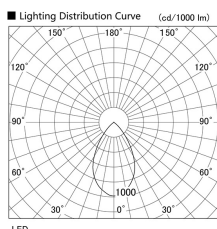

Item no. DD098-4550MW8535D

Series Name: Φ 150 Spark (Deep Cone)

Installation	Recessed mount
Type	
Fixture wattage	44.3W
Beam angle	50 deg
Color Temp.	3500K
CRI	Ra>85
Luminous	4437 lm
Body	Die-cast aluminum alloy
Body finish	N/A
Trim finish	White
Reflector finish	Mirror
IP Rate	IP20
Light source	COB module
Input Voltage	AC220~240V
Dimming Type	Non-Dimmable
Certificate	CE, CCC
Cut Hole	150mm

Height (Weight)	Spot / Medium / Medium flood	Wide flood
65.3W	177 (1.4kg)	
48.5W	177 (1.5kg)	
44.3W	157 (1.2kg)	
33.8W	168 (1.1kg)	157 (1.1kg)
30.3W	168 (1.1kg)	157 (1.1kg)
23.0W	138 (0.9kg)	127 (0.9kg)