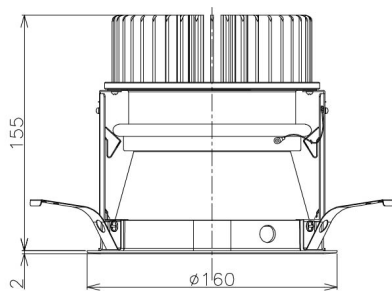

Item no. DD098-4550MW9027D

Series Name:  $\Phi$ 150 Spark (Deep Cone)

Installation	Recessed mount
Type	
Fixture wattage	44.3W
Beam angle	50 deg
Color Temp.	2700K
CRI	Ra>90
Luminous	3797 lm
Body	Die-cast aluminum alloy
Body finish	N/A
Trim finish	White
Reflector finish	Mirror
IP Rate	IP20
Light source	COB module
Input Voltage	AC220~240V
Dimming Type	Non-Dimmable
Certificate	CE, CCC
Cut Hole	150mm

Height (Weight)	Spot / Medium / Medium flood	Wide flood
65.3W	177 (1.4kg)	
48.5W	177 (1.5kg)	
44.3W	157 (1.2kg)	
33.8W	168 (1.1kg)	157 (1.1kg)
30.3W	168 (1.1kg)	157 (1.1kg)
23.0W	138 (0.9kg)	127 (0.9kg)