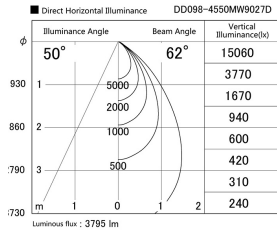

Item no. DD098-4550MW9027D

Series Name:  $\Phi$ 150 Spark (Deep Cone)

Installation	Recessed mount
Type	
Fixture wattage	44.3W
Beam angle	50 deg
Color Temp.	2700K
CRI	Ra>90
Luminous	3797 lm
Body	Die-cast aluminum alloy
Body finish	N/A
Trim finish	White
Reflector finish	Mirror
IP Rate	IP20
Light source	COB module
Input Voltage	AC220~240V
Dimming Type	Non-Dimmable
Certificate	CE, CCC
Cut Hole	150mm

Height (Weight)	Spot / Medium / Medium flood	Wide flood
65.3W	177 (1.4kg)	
48.5W	177 (1.5kg)	
44.3W	157 (1.2kg)	
33.8W	168 (1.1kg)	157 (1.1kg)
30.3W	168 (1.1kg)	157 (1.1kg)
23.0W	138 (0.9kg)	127 (0.9kg)