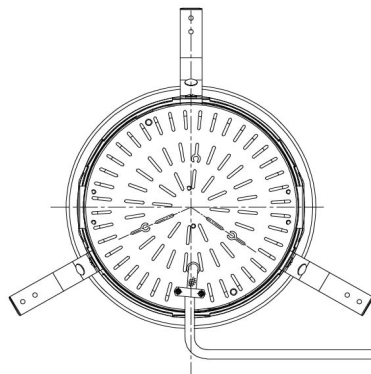

Item no. DD098-4550MW9027D

Series Name:  $\Phi$ 150 Spark (Deep Cone)

Installation	Recessed mount
Type	
Fixture wattage	44.3W
Beam angle	50 deg
Color Temp.	2700K
CRI	Ra>90
Luminous	3797 lm
Body	Die-cast aluminum alloy
Body finish	N/A
Trim finish	White
Reflector finish	Mirror
IP Rate	IP20
Light source	COB module
Input Voltage	AC220~240V
Dimming Type	Non-Dimmable
Certificate	CE, CCC
Cut Hole	150mm

Height (Weight)	Spot / Medium / Medium flood	Wide flood
65.3W	177 (1.4kg)	
48.5W	177 (1.5kg)	
44.3W	157 (1.2kg)	
33.8W	168 (1.1kg)	157 (1.1kg)
30.3W	168 (1.1kg)	157 (1.1kg)
23.0W	138 (0.9kg)	127 (0.9kg)