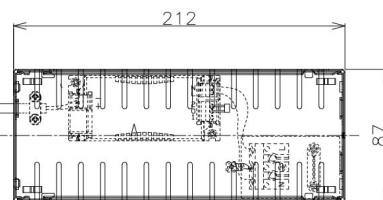

Item no. DD098-4550MW9027D

Series Name:  $\Phi$ 150 Spark (Deep Cone)

Installation	Recessed mount
Type	
Fixture wattage	44.3W
Beam angle	50 deg
Color Temp.	2700K
CRI	Ra>90
Luminous	3797 lm
Body	Die-cast aluminum alloy
Body finish	N/A
Trim finish	White
Reflector finish	Mirror
IP Rate	IP20
Light source	COB module
Input Voltage	AC220~240V
Dimming Type	Non-Dimmable
Certificate	CE, CCC
Cut Hole	150mm

Height (Weight)	Spot / Medium / Medium flood	Wide flood
65.3W	177 (1.4kg)	
48.5W	177 (1.5kg)	
44.3W	157 (1.2kg)	
33.8W	168 (1.1kg)	157 (1.1kg)
30.3W	168 (1.1kg)	157 (1.1kg)
23.0W	138 (0.9kg)	127 (0.9kg)