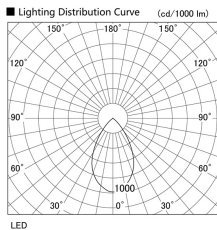

Item no. DD098-4550MW9027D

Series Name:  $\Phi$ 150 Spark (Deep Cone)

Installation	Recessed mount
Type	
Fixture wattage	44.3W
Beam angle	50 deg
Color Temp.	2700K
CRI	Ra>90
Luminous	3797 lm
Body	Die-cast aluminum alloy
Body finish	N/A
Trim finish	White
Reflector finish	Mirror
IP Rate	IP20
Light source	COB module
Input Voltage	AC220~240V
Dimming Type	Non-Dimmable
Certificate	CE, CCC
Cut Hole	150mm

Height (Weight)	Spot / Medium / Medium flood	Wide flood
65.3W	177 (1.4kg)	
48.5W	177 (1.5kg)	
44.3W	157 (1.2kg)	
33.8W	168 (1.1kg)	157 (1.1kg)
30.3W	168 (1.1kg)	157 (1.1kg)
23.0W	138 (0.9kg)	127 (0.9kg)