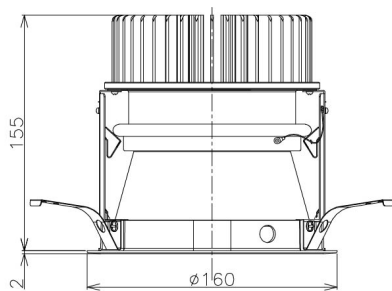

Item no. DD098-4550MW9030D

Series Name:  $\Phi$ 150 Spark (Deep Cone)

Installation	Recessed mount
Type	$\Phi$ 150 Spark (Deep Cone)
Fixture wattage	44.3W
Beam angle	50 deg
Color Temp.	3000K
CRI	Ra>90
Luminous	3955 lm
Body	Die-cast aluminum alloy
Body finish	N/A
Trim finish	White
Reflector finish	Mirror
IP Rate	IP20
Light source	COB module
Input Voltage	AC220~240V
Dimming Type	Non-Dimmable
Certificate	CE, CCC
Cut Hole	150mm

Height (Weight)	Spot / Medium / Medium flood	Wide flood
65.3W	177 (1.4kg)	
48.5W	177 (1.5kg)	
44.3W	157 (1.2kg)	
33.8W	168 (1.1kg)	157 (1.1kg)
30.3W	168 (1.1kg)	157 (1.1kg)
23.0W	138 (0.9kg)	127 (0.9kg)