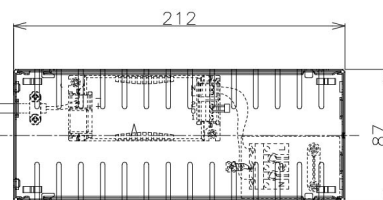

Item no. DD098-4550MW9030D

Series Name:  $\Phi$ 150 Spark (Deep Cone)

Installation	Recessed mount
Type	$\Phi$ 150 Spark (Deep Cone)
Fixture wattage	44.3W
Beam angle	50 deg
Color Temp.	3000K
CRI	Ra>90
Luminous	3955 lm
Body	Die-cast aluminum alloy
Body finish	N/A
Trim finish	White
Reflector finish	Mirror
IP Rate	IP20
Light source	COB module
Input Voltage	AC220~240V
Dimming Type	Non-Dimmable
Certificate	CE, CCC
Cut Hole	150mm

Height (Weight)	Spot / Medium / Medium flood	Wide flood
65.3W	177 (1.4kg)	
48.5W	177 (1.5kg)	
44.3W	157 (1.2kg)	
33.8W	168 (1.1kg)	157 (1.1kg)
30.3W	168 (1.1kg)	157 (1.1kg)
23.0W	138 (0.9kg)	127 (0.9kg)