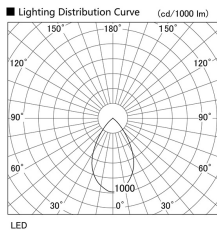

Item no. DD098-4550MW9030D

Series Name:  $\Phi$ 150 Spark (Deep Cone)

Installation	Recessed mount
Type	$\Phi$ 150 Spark (Deep Cone)
Fixture wattage	44.3W
Beam angle	50 deg
Color Temp.	3000K
CRI	Ra>90
Luminous	3955 lm
Body	Die-cast aluminum alloy
Body finish	N/A
Trim finish	White
Reflector finish	Mirror
IP Rate	IP20
Light source	COB module
Input Voltage	AC220~240V
Dimming Type	Non-Dimmable
Certificate	CE, CCC
Cut Hole	150mm

Height (Weight)	Spot / Medium / Medium flood	Wide flood
65.3W	177 (1.4kg)	
48.5W	177 (1.5kg)	
44.3W	157 (1.2kg)	
33.8W	168 (1.1kg)	157 (1.1kg)
30.3W	168 (1.1kg)	157 (1.1kg)
23.0W	138 (0.9kg)	127 (0.9kg)