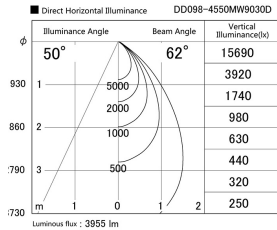

Item no. DD098-4550MW9030D

Series Name:  $\Phi$ 150 Spark (Deep Cone)

Installation	Recessed mount
Type	$\Phi$ 150 Spark (Deep Cone)
Fixture wattage	44.3W
Beam angle	50 deg
Color Temp.	3000K
CRI	Ra>90
Luminous	3955 lm
Body	Die-cast aluminum alloy
Body finish	N/A
Trim finish	White
Reflector finish	Mirror
IP Rate	IP20
Light source	COB module
Input Voltage	AC220~240V
Dimming Type	Non-Dimmable
Certificate	CE, CCC
Cut Hole	150mm

Height (Weight)	Spot / Medium / Medium flood	Wide flood
65.3W	177 (1.4kg)	
48.5W	177 (1.5kg)	
44.3W	157 (1.2kg)	
33.8W	168 (1.1kg)	157 (1.1kg)
30.3W	168 (1.1kg)	157 (1.1kg)
23.0W	138 (0.9kg)	127 (0.9kg)