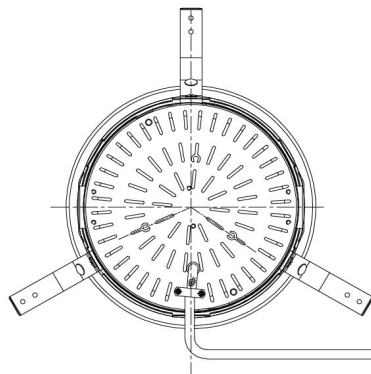

Item no. DD098-4550MW9030D

Series Name:  $\Phi$ 150 Spark (Deep Cone)

Installation	Recessed mount
Type	$\Phi$ 150 Spark (Deep Cone)
Fixture wattage	44.3W
Beam angle	50 deg
Color Temp.	3000K
CRI	Ra>90
Luminous	3955 lm
Body	Die-cast aluminum alloy
Body finish	N/A
Trim finish	White
Reflector finish	Mirror
IP Rate	IP20
Light source	COB module
Input Voltage	AC220~240V
Dimming Type	Non-Dimmable
Certificate	CE, CCC
Cut Hole	150mm

Height (Weight)	Spot / Medium / Medium flood	Wide flood
65.3W	177 (1.4kg)	
48.5W	177 (1.5kg)	
44.3W	157 (1.2kg)	
33.8W	168 (1.1kg)	157 (1.1kg)
30.3W	168 (1.1kg)	157 (1.1kg)
23.0W	138 (0.9kg)	127 (0.9kg)