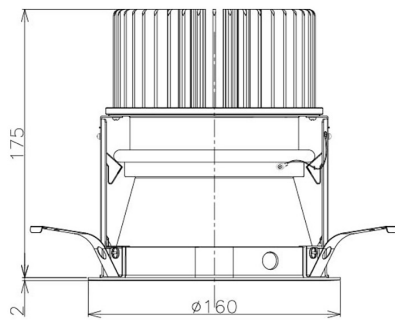

Item no. DD098-5015MB8530D

Series Name: Φ 150 Spark (Deep Cone)

Installation	Recessed mount
Type	
Fixture wattage	48.5W
Beam angle	22 deg
Color Temp.	3000K
CRI	Ra>85
Luminous	4904 lm
Body	Die-cast aluminum alloy
Body finish	N/A
Trim finish	Black
Reflector finish	Mirror
IP Rate	IP20
Light source	COB module
Input Voltage	AC220~240V
Dimming Type	Non-Dimmable
Certificate	CE, CCC
Cut Hole	150mm

Height (Weight)	Spot / Medium / Medium flood	Wide flood
65.3W	177 (1.4kg)	
48.5W	177 (1.5kg)	
44.3W	157 (1.2kg)	
33.8W	168 (1.1kg)	157 (1.1kg)
30.3W	168 (1.1kg)	157 (1.1kg)
23.0W	138 (0.9kg)	127 (0.9kg)