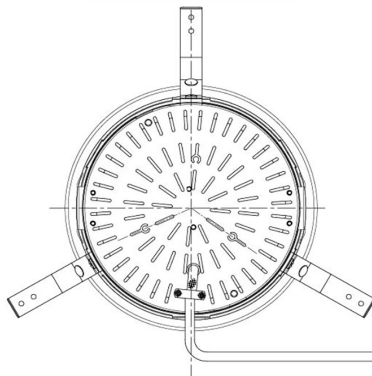

Item no. DD098-5015MB8530D

Series Name: Φ 150 Spark (Deep Cone)

Installation	Recessed mount
Type	
Fixture wattage	48.5W
Beam angle	22 deg
Color Temp.	3000K
CRI	Ra>85
Luminous	4904 lm
Body	Die-cast aluminum alloy
Body finish	N/A
Trim finish	Black
Reflector finish	Mirror
IP Rate	IP20
Light source	COB module
Input Voltage	AC220~240V
Dimming Type	Non-Dimmable
Certificate	CE, CCC
Cut Hole	150mm

Height (Weight)	Spot / Medium / Medium flood	Wide flood
65.3W	177 (1.4kg)	
48.5W	177 (1.5kg)	
44.3W	157 (1.2kg)	
33.8W	168 (1.1kg)	157 (1.1kg)
30.3W	168 (1.1kg)	157 (1.1kg)
23.0W	138 (0.9kg)	127 (0.9kg)