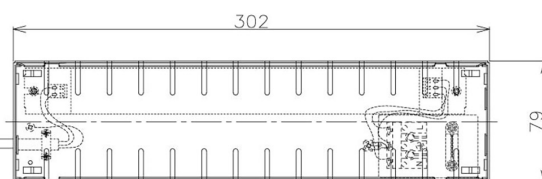

Item no. DD098-5015MB8530D

Series Name: Φ 150 Spark (Deep Cone)

Installation	Recessed mount
Type	
Fixture wattage	48.5W
Beam angle	22 deg
Color Temp.	3000K
CRI	Ra>85
Luminous	4904 lm
Body	Die-cast aluminum alloy
Body finish	N/A
Trim finish	Black
Reflector finish	Mirror
IP Rate	IP20
Light source	COB module
Input Voltage	AC220~240V
Dimming Type	Non-Dimmable
Certificate	CE, CCC
Cut Hole	150mm

Height (Weight)	Spot / Medium / Medium flood	Wide flood
65.3W	177 (1.4kg)	
48.5W	177 (1.5kg)	
44.3W	157 (1.2kg)	
33.8W	168 (1.1kg)	157 (1.1kg)
30.3W	168 (1.1kg)	157 (1.1kg)
23.0W	138 (0.9kg)	127 (0.9kg)