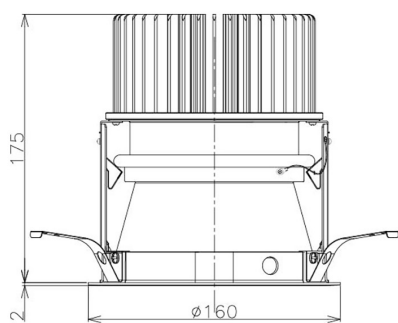

Item no. DD098-5015MB8535D

Series Name: Φ 150 Spark (Deep Cone)

Installation	Recessed mount
Type	
Fixture wattage	48.5W
Beam angle	22 deg
Color Temp.	3500K
CRI	Ra>85
Luminous	5002 lm
Body	Die-cast aluminum alloy
Body finish	N/A
Trim finish	Black
Reflector finish	Mirror
IP Rate	IP20
Light source	COB module
Input Voltage	AC220~240V
Dimming Type	Non-Dimmable
Certificate	CE, CCC
Cut Hole	150mm

Height (Weight)	Spot / Medium / Medium flood	Wide flood
65.3W	177 (1.4kg)	
48.5W	177 (1.5kg)	
44.3W	157 (1.2kg)	
33.8W	168 (1.1kg)	157 (1.1kg)
30.3W	168 (1.1kg)	157 (1.1kg)
23.0W	138 (0.9kg)	127 (0.9kg)