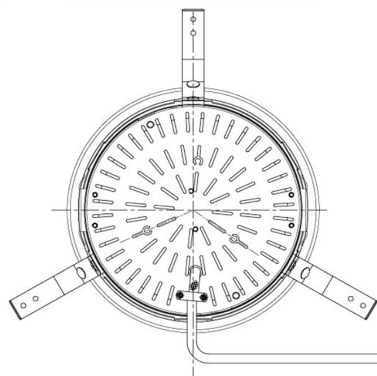

Item no. DD098-5015MB8535D

Series Name: Φ 150 Spark (Deep Cone)

Installation	Recessed mount
Type	
Fixture wattage	48.5W
Beam angle	22 deg
Color Temp.	3500K
CRI	Ra>85
Luminous	5002 lm
Body	Die-cast aluminum alloy
Body finish	N/A
Trim finish	Black
Reflector finish	Mirror
IP Rate	IP20
Light source	COB module
Input Voltage	AC220~240V
Dimming Type	Non-Dimmable
Certificate	CE, CCC
Cut Hole	150mm

Height (Weight)	Spot / Medium / Medium flood	Wide flood
65.3W	177 (1.4kg)	
48.5W	177 (1.5kg)	
44.3W	157 (1.2kg)	
33.8W	168 (1.1kg)	157 (1.1kg)
30.3W	168 (1.1kg)	157 (1.1kg)
23.0W	138 (0.9kg)	127 (0.9kg)