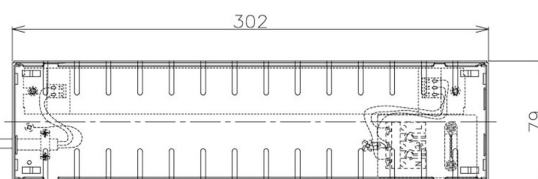

Item no. DD098-5015MB8535D

Series Name: Φ 150 Spark (Deep Cone)

Installation	Recessed mount
Type	
Fixture wattage	48.5W
Beam angle	22 deg
Color Temp.	3500K
CRI	Ra>85
Luminous	5002 lm
Body	Die-cast aluminum alloy
Body finish	N/A
Trim finish	Black
Reflector finish	Mirror
IP Rate	IP20
Light source	COB module
Input Voltage	AC220~240V
Dimming Type	Non-Dimmable
Certificate	CE, CCC
Cut Hole	150mm

Height (Weight)	Spot / Medium / Medium flood	Wide flood
65.3W	177 (1.4kg)	
48.5W	177 (1.5kg)	
44.3W	157 (1.2kg)	
33.8W	168 (1.1kg)	157 (1.1kg)
30.3W	168 (1.1kg)	157 (1.1kg)
23.0W	138 (0.9kg)	127 (0.9kg)