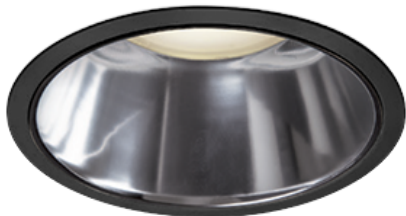

Item no. DD098-5015MB8535D

Series Name: Φ 150 Spark (Deep Cone)

Installation	Recessed mount
Type	
Fixture wattage	48.5W
Beam angle	22 deg
Color Temp.	3500K
CRI	Ra>85
Luminous	5002 lm
Body	Die-cast aluminum alloy
Body finish	N/A
Trim finish	Black
Reflector finish	Mirror
IP Rate	IP20
Light source	COB module
Input Voltage	AC220~240V
Dimming Type	Non-Dimmable
Certificate	CE, CCC
Cut Hole	150mm

Height (Weight)	Spot / Medium / Medium flood	Wide flood
65.3W	177 (1.4kg)	
48.5W	177 (1.5kg)	
44.3W	157 (1.2kg)	
33.8W	168 (1.1kg)	157 (1.1kg)
30.3W	168 (1.1kg)	157 (1.1kg)
23.0W	138 (0.9kg)	127 (0.9kg)