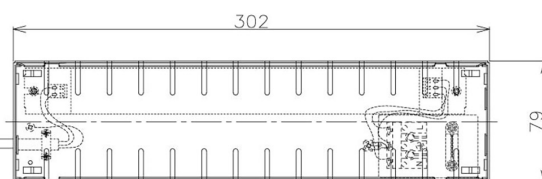

Item no. DD098-5015MB8540D

Series Name: Φ 150 Spark (Deep Cone)

Installation	Recessed mount
Type	
Fixture wattage	48.5W
Beam angle	22 deg
Color Temp.	4000K
CRI	Ra>85
Luminous	5051 lm
Body	Die-cast aluminum alloy
Body finish	N/A
Trim finish	Black
Reflector finish	Mirror
IP Rate	IP20
Light source	COB module
Input Voltage	AC220~240V
Dimming Type	Non-Dimmable
Certificate	CE, CCC
Cut Hole	150mm

Height (Weight)	Spot / Medium / Medium flood	Wide flood
65.3W	177 (1.4kg)	
48.5W	177 (1.5kg)	
44.3W	157 (1.2kg)	
33.8W	168 (1.1kg)	157 (1.1kg)
30.3W	168 (1.1kg)	157 (1.1kg)
23.0W	138 (0.9kg)	127 (0.9kg)