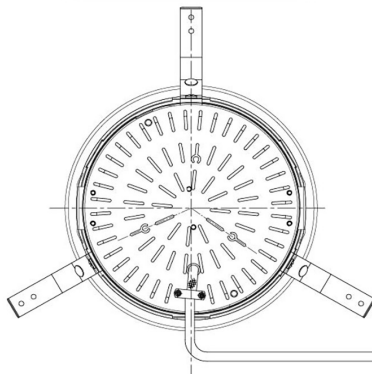

Item no. DD098-5015MB8540D

Series Name: Φ 150 Spark (Deep Cone)

Installation	Recessed mount
Type	
Fixture wattage	48.5W
Beam angle	22 deg
Color Temp.	4000K
CRI	Ra>85
Luminous	5051 lm
Body	Die-cast aluminum alloy
Body finish	N/A
Trim finish	Black
Reflector finish	Mirror
IP Rate	IP20
Light source	COB module
Input Voltage	AC220~240V
Dimming Type	Non-Dimmable
Certificate	CE, CCC
Cut Hole	150mm

Height (Weight)	Spot / Medium / Medium flood	Wide flood
65.3W	177 (1.4kg)	
48.5W	177 (1.5kg)	
44.3W	157 (1.2kg)	
33.8W	168 (1.1kg)	157 (1.1kg)
30.3W	168 (1.1kg)	157 (1.1kg)
23.0W	138 (0.9kg)	127 (0.9kg)