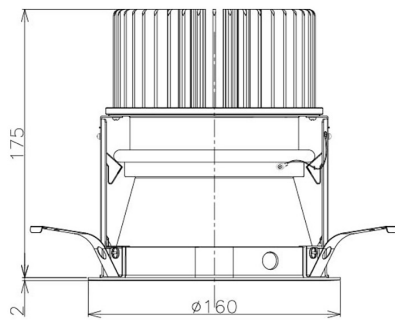

Item no. DD098-5015MB8540D

Series Name: Φ 150 Spark (Deep Cone)

Installation	Recessed mount
Type	
Fixture wattage	48.5W
Beam angle	22 deg
Color Temp.	4000K
CRI	Ra>85
Luminous	5051 lm
Body	Die-cast aluminum alloy
Body finish	N/A
Trim finish	Black
Reflector finish	Mirror
IP Rate	IP20
Light source	COB module
Input Voltage	AC220~240V
Dimming Type	Non-Dimmable
Certificate	CE, CCC
Cut Hole	150mm

Height (Weight)	Spot / Medium / Medium flood	Wide flood
65.3W	177 (1.4kg)	
48.5W	177 (1.5kg)	
44.3W	157 (1.2kg)	
33.8W	168 (1.1kg)	157 (1.1kg)
30.3W	168 (1.1kg)	157 (1.1kg)
23.0W	138 (0.9kg)	127 (0.9kg)