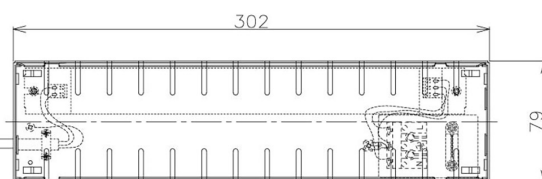

Item no. DD098-5015MB9030D

Series Name:  $\Phi$ 150 Spark (Deep Cone)

Installation	Recessed mount
Type	
Fixture wattage	48.5W
Beam angle	22 deg
Color Temp.	3000K
CRI	Ra>90
Luminous	4459 lm
Body	Die-cast aluminum alloy
Body finish	N/A
Trim finish	Black
Reflector finish	Mirror
IP Rate	IP20
Light source	COB module
Input Voltage	AC220~240V
Dimming Type	Non-Dimmable
Certificate	CE, CCC
Cut Hole	150mm

Height (Weight)	Spot / Medium / Medium flood	Wide flood
65.3W	177 (1.4kg)	
48.5W	177 (1.5kg)	
44.3W	157 (1.2kg)	
33.8W	168 (1.1kg)	157 (1.1kg)
30.3W	168 (1.1kg)	157 (1.1kg)
23.0W	138 (0.9kg)	127 (0.9kg)