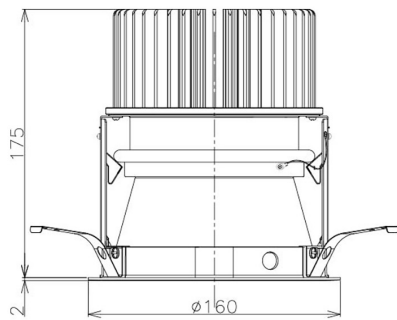

Item no. DD098-5015MB9030D

Series Name:  $\Phi$ 150 Spark (Deep Cone)

Installation	Recessed mount
Type	
Fixture wattage	48.5W
Beam angle	22 deg
Color Temp.	3000K
CRI	Ra>90
Luminous	4459 lm
Body	Die-cast aluminum alloy
Body finish	N/A
Trim finish	Black
Reflector finish	Mirror
IP Rate	IP20
Light source	COB module
Input Voltage	AC220~240V
Dimming Type	Non-Dimmable
Certificate	CE, CCC
Cut Hole	150mm

Height (Weight)	Spot / Medium / Medium flood	Wide flood
65.3W	177 (1.4kg)	
48.5W	177 (1.5kg)	
44.3W	157 (1.2kg)	
33.8W	168 (1.1kg)	157 (1.1kg)
30.3W	168 (1.1kg)	157 (1.1kg)
23.0W	138 (0.9kg)	127 (0.9kg)