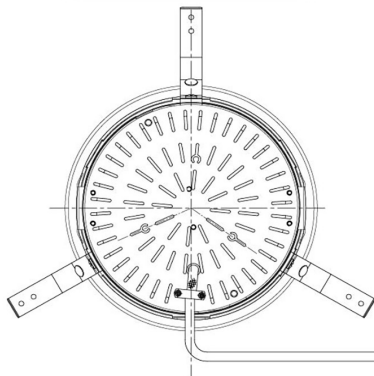

Item no. DD098-5015MB9030D

Series Name:  $\Phi$ 150 Spark (Deep Cone)

Installation	Recessed mount
Type	
Fixture wattage	48.5W
Beam angle	22 deg
Color Temp.	3000K
CRI	Ra>90
Luminous	4459 lm
Body	Die-cast aluminum alloy
Body finish	N/A
Trim finish	Black
Reflector finish	Mirror
IP Rate	IP20
Light source	COB module
Input Voltage	AC220~240V
Dimming Type	Non-Dimmable
Certificate	CE, CCC
Cut Hole	150mm

Height (Weight)	Spot / Medium / Medium flood	Wide flood
65.3W	177 (1.4kg)	
48.5W	177 (1.5kg)	
44.3W	157 (1.2kg)	
33.8W	168 (1.1kg)	157 (1.1kg)
30.3W	168 (1.1kg)	157 (1.1kg)
23.0W	138 (0.9kg)	127 (0.9kg)