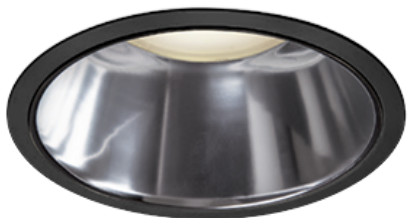

Item no. DD098-5015MB9035D

Series Name: Φ 150 Spark (Deep Cone)

Installation	Recessed mount
Type	
Fixture wattage	48.5W
Beam angle	22 deg
Color Temp.	3500K
CRI	Ra>90
Luminous	4548 lm
Body	Die-cast aluminum alloy
Body finish	N/A
Trim finish	Black
Reflector finish	Mirror
IP Rate	IP20
Light source	COB module
Input Voltage	AC220~240V
Dimming Type	Non-Dimmable
Certificate	CE, CCC
Cut Hole	150mm

Height (Weight)	Spot / Medium / Medium flood	Wide flood
65.3W	177 (1.4kg)	
48.5W	177 (1.5kg)	
44.3W	157 (1.2kg)	
33.8W	168 (1.1kg)	157 (1.1kg)
30.3W	168 (1.1kg)	157 (1.1kg)
23.0W	138 (0.9kg)	127 (0.9kg)