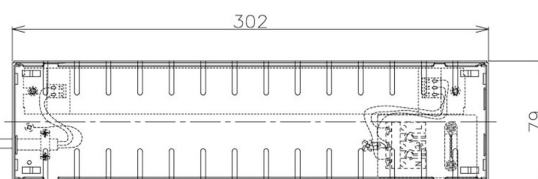

Item no. DD098-5015MB9035D

Series Name: Φ 150 Spark (Deep Cone)

Installation	Recessed mount
Type	
Fixture wattage	48.5W
Beam angle	22 deg
Color Temp.	3500K
CRI	Ra>90
Luminous	4548 lm
Body	Die-cast aluminum alloy
Body finish	N/A
Trim finish	Black
Reflector finish	Mirror
IP Rate	IP20
Light source	COB module
Input Voltage	AC220~240V
Dimming Type	Non-Dimmable
Certificate	CE, CCC
Cut Hole	150mm

Height (Weight)	Spot / Medium / Medium flood	Wide flood
65.3W	177 (1.4kg)	
48.5W	177 (1.5kg)	
44.3W	157 (1.2kg)	
33.8W	168 (1.1kg)	157 (1.1kg)
30.3W	168 (1.1kg)	157 (1.1kg)
23.0W	138 (0.9kg)	127 (0.9kg)