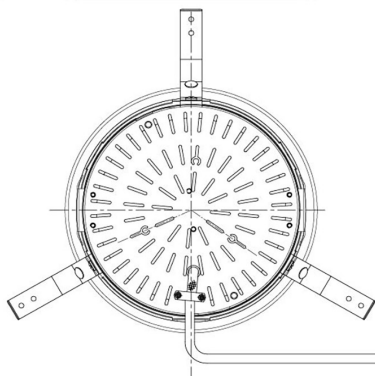

Item no. DD098-5015MB9035D

Series Name: Φ 150 Spark (Deep Cone)

Installation	Recessed mount
Type	
Fixture wattage	48.5W
Beam angle	22 deg
Color Temp.	3500K
CRI	Ra>90
Luminous	4548 lm
Body	Die-cast aluminum alloy
Body finish	N/A
Trim finish	Black
Reflector finish	Mirror
IP Rate	IP20
Light source	COB module
Input Voltage	AC220~240V
Dimming Type	Non-Dimmable
Certificate	CE, CCC
Cut Hole	150mm

Height (Weight)	Spot / Medium / Medium flood	Wide flood
65.3W	177 (1.4kg)	
48.5W	177 (1.5kg)	
44.3W	157 (1.2kg)	
33.8W	168 (1.1kg)	157 (1.1kg)
30.3W	168 (1.1kg)	157 (1.1kg)
23.0W	138 (0.9kg)	127 (0.9kg)