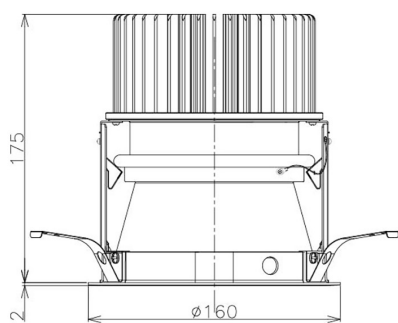

Item no. DD098-5015MB9035D

Series Name: Φ 150 Spark (Deep Cone)

Installation	Recessed mount
Type	
Fixture wattage	48.5W
Beam angle	22 deg
Color Temp.	3500K
CRI	Ra>90
Luminous	4548 lm
Body	Die-cast aluminum alloy
Body finish	N/A
Trim finish	Black
Reflector finish	Mirror
IP Rate	IP20
Light source	COB module
Input Voltage	AC220~240V
Dimming Type	Non-Dimmable
Certificate	CE, CCC
Cut Hole	150mm

Height (Weight)	Spot / Medium / Medium flood	Wide flood
65.3W	177 (1.4kg)	
48.5W	177 (1.5kg)	
44.3W	157 (1.2kg)	
33.8W	168 (1.1kg)	157 (1.1kg)
30.3W	168 (1.1kg)	157 (1.1kg)
23.0W	138 (0.9kg)	127 (0.9kg)