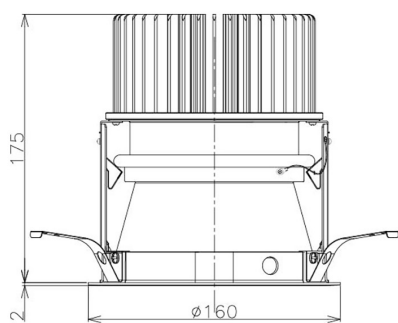

Item no. DD098-5015MW8027D

Series Name:  $\Phi$ 150 Spark (Deep Cone)

Installation	Recessed mount
Type	
Fixture wattage	48.5W
Beam angle	22 deg
Color Temp.	2700K
CRI	Ra>90
Luminous	5008 lm
Body	Die-cast aluminum alloy
Body finish	N/A
Trim finish	White
Reflector finish	Mirror
IP Rate	IP20
Light source	COB module
Input Voltage	AC220~240V
Dimming Type	Non-Dimmable
Certificate	CE, CCC
Cut Hole	150mm

Height (Weight)	Spot / Medium / Medium flood	Wide flood
65.3W	177 (1.4kg)	
48.5W	177 (1.5kg)	
44.3W	157 (1.2kg)	
33.8W	168 (1.1kg)	157 (1.1kg)
30.3W	168 (1.1kg)	157 (1.1kg)
23.0W	138 (0.9kg)	127 (0.9kg)