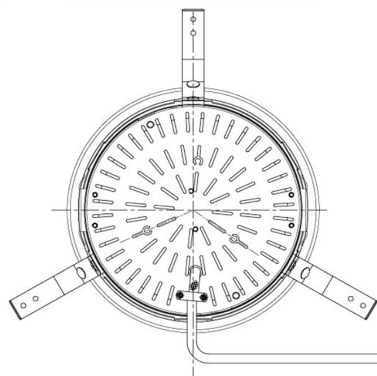

Item no. DD098-5015MW8027D

Series Name:  $\Phi$ 150 Spark (Deep Cone)

Installation	Recessed mount
Type	
Fixture wattage	48.5W
Beam angle	22 deg
Color Temp.	2700K
CRI	Ra>90
Luminous	5008 lm
Body	Die-cast aluminum alloy
Body finish	N/A
Trim finish	White
Reflector finish	Mirror
IP Rate	IP20
Light source	COB module
Input Voltage	AC220~240V
Dimming Type	Non-Dimmable
Certificate	CE, CCC
Cut Hole	150mm

Height (Weight)	Spot / Medium / Medium flood	Wide flood
65.3W	177 (1.4kg)	
48.5W	177 (1.5kg)	
44.3W	157 (1.2kg)	
33.8W	168 (1.1kg)	157 (1.1kg)
30.3W	168 (1.1kg)	157 (1.1kg)
23.0W	138 (0.9kg)	127 (0.9kg)