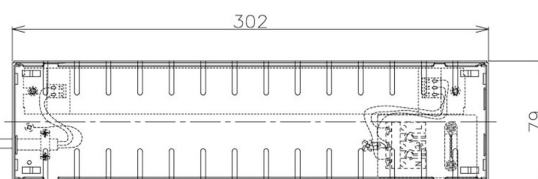

Item no. DD098-5015MW8027D

Series Name:  $\Phi$ 150 Spark (Deep Cone)

Installation	Recessed mount
Type	
Fixture wattage	48.5W
Beam angle	22 deg
Color Temp.	2700K
CRI	Ra>90
Luminous	5008 lm
Body	Die-cast aluminum alloy
Body finish	N/A
Trim finish	White
Reflector finish	Mirror
IP Rate	IP20
Light source	COB module
Input Voltage	AC220~240V
Dimming Type	Non-Dimmable
Certificate	CE, CCC
Cut Hole	150mm

Height (Weight)	Spot / Medium / Medium flood	Wide flood
65.3W	177 (1.4kg)	
48.5W	177 (1.5kg)	
44.3W	157 (1.2kg)	
33.8W	168 (1.1kg)	157 (1.1kg)
30.3W	168 (1.1kg)	157 (1.1kg)
23.0W	138 (0.9kg)	127 (0.9kg)