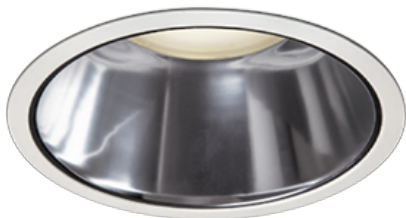

Item no. DD098-5015MW8027D

Series Name:  $\Phi$ 150 Spark (Deep Cone)

Installation	Recessed mount
Type	
Fixture wattage	48.5W
Beam angle	22 deg
Color Temp.	2700K
CRI	Ra>90
Luminous	5008 lm
Body	Die-cast aluminum alloy
Body finish	N/A
Trim finish	White
Reflector finish	Mirror
IP Rate	IP20
Light source	COB module
Input Voltage	AC220~240V
Dimming Type	Non-Dimmable
Certificate	CE, CCC
Cut Hole	150mm

Height (Weight)	Spot / Medium / Medium flood	Wide flood
65.3W	177 (1.4kg)	
48.5W	177 (1.5kg)	
44.3W	157 (1.2kg)	
33.8W	168 (1.1kg)	157 (1.1kg)
30.3W	168 (1.1kg)	157 (1.1kg)
23.0W	138 (0.9kg)	127 (0.9kg)