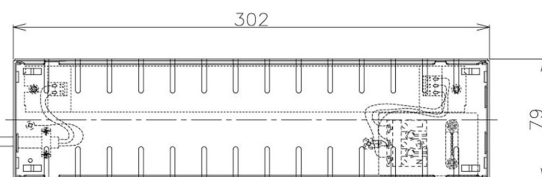

Item no. DD098-5015MW8035D

Series Name: Φ 150 Spark (Deep Cone)

Installation	Recessed mount
Type	
Fixture wattage	48.5W
Beam angle	22 deg
Color Temp.	3500K
CRI	Ra>90
Luminous	5321 lm
Body	Die-cast aluminum alloy
Body finish	N/A
Trim finish	White
Reflector finish	Mirror
IP Rate	IP20
Light source	COB module
Input Voltage	AC220~240V
Dimming Type	Non-Dimmable
Certificate	CE, CCC
Cut Hole	150mm

Height (Weight)	Spot / Medium / Medium flood	Wide flood
65.3W	177 (1.4kg)	
48.5W	177 (1.5kg)	
44.3W	157 (1.2kg)	
33.8W	168 (1.1kg)	157 (1.1kg)
30.3W	168 (1.1kg)	157 (1.1kg)
23.0W	138 (0.9kg)	127 (0.9kg)