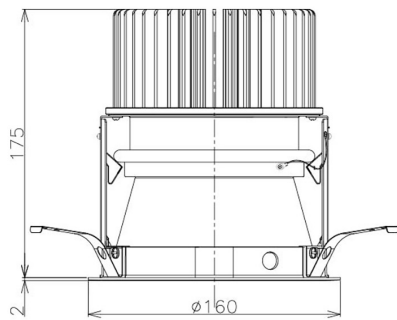

Item no. DD098-5015MW8035D

Series Name: Φ 150 Spark (Deep Cone)

Installation	Recessed mount
Type	
Fixture wattage	48.5W
Beam angle	22 deg
Color Temp.	3500K
CRI	Ra>90
Luminous	5321 lm
Body	Die-cast aluminum alloy
Body finish	N/A
Trim finish	White
Reflector finish	Mirror
IP Rate	IP20
Light source	COB module
Input Voltage	AC220~240V
Dimming Type	Non-Dimmable
Certificate	CE, CCC
Cut Hole	150mm

Height (Weight)	Spot / Medium / Medium flood	Wide flood
65.3W	177 (1.4kg)	
48.5W	177 (1.5kg)	
44.3W	157 (1.2kg)	
33.8W	168 (1.1kg)	157 (1.1kg)
30.3W	168 (1.1kg)	157 (1.1kg)
23.0W	138 (0.9kg)	127 (0.9kg)