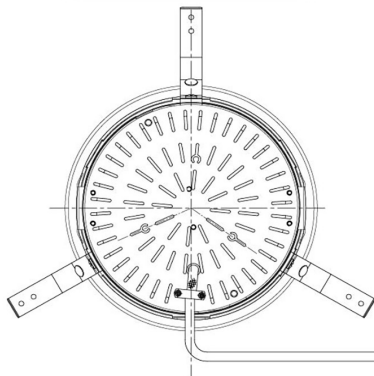

Item no. DD098-5015MW8035D

Series Name: Φ 150 Spark (Deep Cone)

Installation	Recessed mount
Type	
Fixture wattage	48.5W
Beam angle	22 deg
Color Temp.	3500K
CRI	Ra>90
Luminous	5321 lm
Body	Die-cast aluminum alloy
Body finish	N/A
Trim finish	White
Reflector finish	Mirror
IP Rate	IP20
Light source	COB module
Input Voltage	AC220~240V
Dimming Type	Non-Dimmable
Certificate	CE, CCC
Cut Hole	150mm

Height (Weight)	Spot / Medium / Medium flood	Wide flood
65.3W	177 (1.4kg)	
48.5W	177 (1.5kg)	
44.3W	157 (1.2kg)	
33.8W	168 (1.1kg)	157 (1.1kg)
30.3W	168 (1.1kg)	157 (1.1kg)
23.0W	138 (0.9kg)	127 (0.9kg)