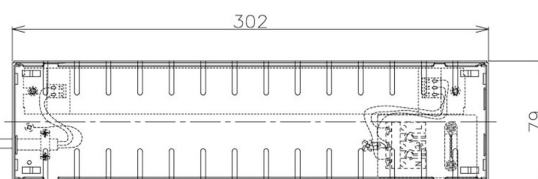

Item no. DD098-5015MW8040D

Series Name: Φ 150 Spark (Deep Cone)

Installation	Recessed mount
Type	
Fixture wattage	48.5W
Beam angle	22 deg
Color Temp.	4000K
CRI	Ra>90
Luminous	5374 lm
Body	Die-cast aluminum alloy
Body finish	N/A
Trim finish	White
Reflector finish	Mirror
IP Rate	IP20
Light source	COB module
Input Voltage	AC220~240V
Dimming Type	Non-Dimmable
Certificate	CE, CCC
Cut Hole	150mm

Height (Weight)	Spot / Medium / Medium flood	Wide flood
65.3W	177 (1.4kg)	
48.5W	177 (1.5kg)	
44.3W	157 (1.2kg)	
33.8W	168 (1.1kg)	157 (1.1kg)
30.3W	168 (1.1kg)	157 (1.1kg)
23.0W	138 (0.9kg)	127 (0.9kg)