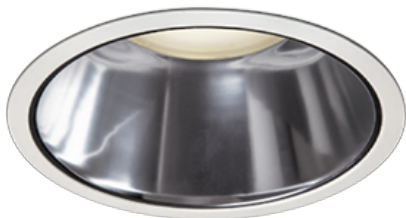

Item no. DD098-5015MW8040D

Series Name: Φ 150 Spark (Deep Cone)

Installation	Recessed mount
Type	
Fixture wattage	48.5W
Beam angle	22 deg
Color Temp.	4000K
CRI	Ra>90
Luminous	5374 lm
Body	Die-cast aluminum alloy
Body finish	N/A
Trim finish	White
Reflector finish	Mirror
IP Rate	IP20
Light source	COB module
Input Voltage	AC220~240V
Dimming Type	Non-Dimmable
Certificate	CE, CCC
Cut Hole	150mm

Height (Weight)	Spot / Medium / Medium flood	Wide flood
65.3W	177 (1.4kg)	
48.5W	177 (1.5kg)	
44.3W	157 (1.2kg)	
33.8W	168 (1.1kg)	157 (1.1kg)
30.3W	168 (1.1kg)	157 (1.1kg)
23.0W	138 (0.9kg)	127 (0.9kg)