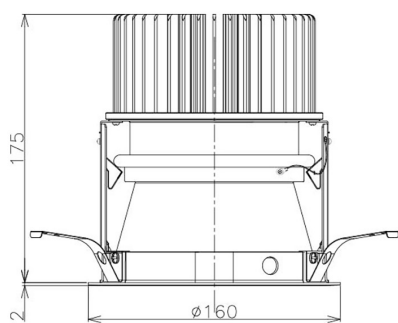

Item no. DD098-5015MW8040D

Series Name: Φ 150 Spark (Deep Cone)

Installation	Recessed mount
Type	
Fixture wattage	48.5W
Beam angle	22 deg
Color Temp.	4000K
CRI	Ra>90
Luminous	5374 lm
Body	Die-cast aluminum alloy
Body finish	N/A
Trim finish	White
Reflector finish	Mirror
IP Rate	IP20
Light source	COB module
Input Voltage	AC220~240V
Dimming Type	Non-Dimmable
Certificate	CE, CCC
Cut Hole	150mm

Height (Weight)	Spot / Medium / Medium flood	Wide flood
65.3W	177 (1.4kg)	
48.5W	177 (1.5kg)	
44.3W	157 (1.2kg)	
33.8W	168 (1.1kg)	157 (1.1kg)
30.3W	168 (1.1kg)	157 (1.1kg)
23.0W	138 (0.9kg)	127 (0.9kg)