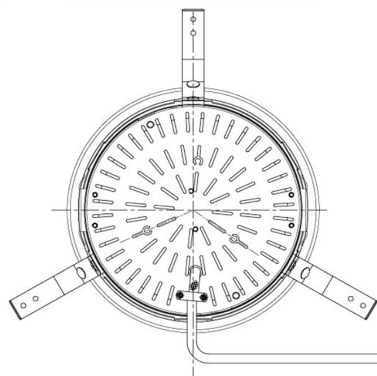

Item no. DD098-5015MW8040D

Series Name: Φ 150 Spark (Deep Cone)

Installation	Recessed mount
Type	
Fixture wattage	48.5W
Beam angle	22 deg
Color Temp.	4000K
CRI	Ra>90
Luminous	5374 lm
Body	Die-cast aluminum alloy
Body finish	N/A
Trim finish	White
Reflector finish	Mirror
IP Rate	IP20
Light source	COB module
Input Voltage	AC220~240V
Dimming Type	Non-Dimmable
Certificate	CE, CCC
Cut Hole	150mm

Height (Weight)	Spot / Medium / Medium flood	Wide flood
65.3W	177 (1.4kg)	
48.5W	177 (1.5kg)	
44.3W	157 (1.2kg)	
33.8W	168 (1.1kg)	157 (1.1kg)
30.3W	168 (1.1kg)	157 (1.1kg)
23.0W	138 (0.9kg)	127 (0.9kg)