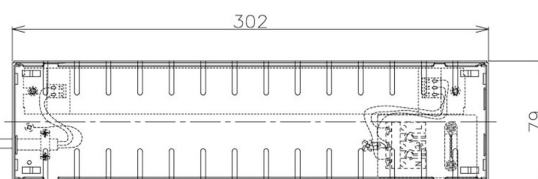

Item no. DD098-5015MW8527D

Series Name: Φ 150 Spark (Deep Cone)

Installation	Recessed mount
Type	
Fixture wattage	48.5W
Beam angle	22 deg
Color Temp.	2700K
CRI	Ra>85
Luminous	4708 lm
Body	Die-cast aluminum alloy
Body finish	N/A
Trim finish	White
Reflector finish	Mirror
IP Rate	IP20
Light source	COB module
Input Voltage	AC220~240V
Dimming Type	Non-Dimmable
Certificate	CE, CCC
Cut Hole	150mm

Height (Weight)	Spot / Medium / Medium flood	Wide flood
65.3W	177 (1.4kg)	
48.5W	177 (1.5kg)	
44.3W	157 (1.2kg)	
33.8W	168 (1.1kg)	157 (1.1kg)
30.3W	168 (1.1kg)	157 (1.1kg)
23.0W	138 (0.9kg)	127 (0.9kg)