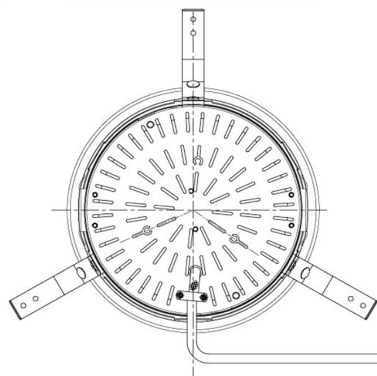

Item no. DD098-5015MW8527D

Series Name: Φ 150 Spark (Deep Cone)

Installation	Recessed mount
Type	
Fixture wattage	48.5W
Beam angle	22 deg
Color Temp.	2700K
CRI	Ra>85
Luminous	4708 lm
Body	Die-cast aluminum alloy
Body finish	N/A
Trim finish	White
Reflector finish	Mirror
IP Rate	IP20
Light source	COB module
Input Voltage	AC220~240V
Dimming Type	Non-Dimmable
Certificate	CE, CCC
Cut Hole	150mm

Height (Weight)	Spot / Medium / Medium flood	Wide flood
65.3W	177 (1.4kg)	
48.5W	177 (1.5kg)	
44.3W	157 (1.2kg)	
33.8W	168 (1.1kg)	157 (1.1kg)
30.3W	168 (1.1kg)	157 (1.1kg)
23.0W	138 (0.9kg)	127 (0.9kg)