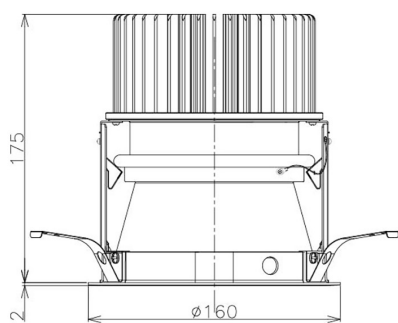

Item no. DD098-5015MW8527D

Series Name: Φ 150 Spark (Deep Cone)

Installation	Recessed mount
Type	
Fixture wattage	48.5W
Beam angle	22 deg
Color Temp.	2700K
CRI	Ra>85
Luminous	4708 lm
Body	Die-cast aluminum alloy
Body finish	N/A
Trim finish	White
Reflector finish	Mirror
IP Rate	IP20
Light source	COB module
Input Voltage	AC220~240V
Dimming Type	Non-Dimmable
Certificate	CE, CCC
Cut Hole	150mm

Height (Weight)	Spot / Medium / Medium flood	Wide flood
65.3W	177 (1.4kg)	
48.5W	177 (1.5kg)	
44.3W	157 (1.2kg)	
33.8W	168 (1.1kg)	157 (1.1kg)
30.3W	168 (1.1kg)	157 (1.1kg)
23.0W	138 (0.9kg)	127 (0.9kg)