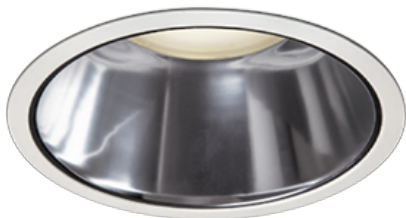

Item no. DD098-5015MW8527D

Series Name: Φ 150 Spark (Deep Cone)

Installation	Recessed mount
Type	
Fixture wattage	48.5W
Beam angle	22 deg
Color Temp.	2700K
CRI	Ra>85
Luminous	4708 lm
Body	Die-cast aluminum alloy
Body finish	N/A
Trim finish	White
Reflector finish	Mirror
IP Rate	IP20
Light source	COB module
Input Voltage	AC220~240V
Dimming Type	Non-Dimmable
Certificate	CE, CCC
Cut Hole	150mm

Height (Weight)	Spot / Medium / Medium flood	Wide flood
65.3W	177 (1.4kg)	
48.5W	177 (1.5kg)	
44.3W	157 (1.2kg)	
33.8W	168 (1.1kg)	157 (1.1kg)
30.3W	168 (1.1kg)	157 (1.1kg)
23.0W	138 (0.9kg)	127 (0.9kg)