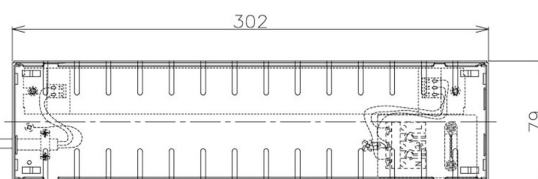

Item no. DD098-5015MW8530D

Series Name: Φ 150 Spark (Deep Cone)

Installation	Recessed mount
Type	
Fixture wattage	48.5W
Beam angle	22 deg
Color Temp.	3000K
CRI	Ra>85
Luminous	4904 lm
Body	Die-cast aluminum alloy
Body finish	N/A
Trim finish	White
Reflector finish	Mirror
IP Rate	IP20
Light source	COB module
Input Voltage	AC220~240V
Dimming Type	Non-Dimmable
Certificate	CE, CCC
Cut Hole	150mm

Height (Weight)	Spot / Medium / Medium flood	Wide flood
65.3W	177 (1.4kg)	
48.5W	177 (1.5kg)	
44.3W	157 (1.2kg)	
33.8W	168 (1.1kg)	157 (1.1kg)
30.3W	168 (1.1kg)	157 (1.1kg)
23.0W	138 (0.9kg)	127 (0.9kg)