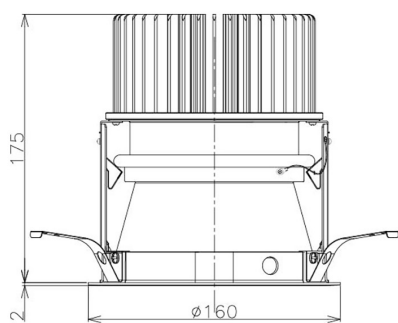

Item no. DD098-5015MW8530D

Series Name: Φ 150 Spark (Deep Cone)

Installation	Recessed mount
Type	
Fixture wattage	48.5W
Beam angle	22 deg
Color Temp.	3000K
CRI	Ra>85
Luminous	4904 lm
Body	Die-cast aluminum alloy
Body finish	N/A
Trim finish	White
Reflector finish	Mirror
IP Rate	IP20
Light source	COB module
Input Voltage	AC220~240V
Dimming Type	Non-Dimmable
Certificate	CE, CCC
Cut Hole	150mm

Height (Weight)	Spot / Medium / Medium flood	Wide flood
65.3W	177 (1.4kg)	
48.5W	177 (1.5kg)	
44.3W	157 (1.2kg)	
33.8W	168 (1.1kg)	157 (1.1kg)
30.3W	168 (1.1kg)	157 (1.1kg)
23.0W	138 (0.9kg)	127 (0.9kg)