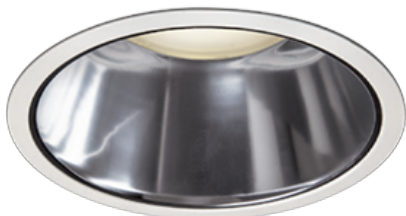

Item no. DD098-5015MW8530D

Series Name: Φ 150 Spark (Deep Cone)

Installation	Recessed mount
Type	
Fixture wattage	48.5W
Beam angle	22 deg
Color Temp.	3000K
CRI	Ra>85
Luminous	4904 lm
Body	Die-cast aluminum alloy
Body finish	N/A
Trim finish	White
Reflector finish	Mirror
IP Rate	IP20
Light source	COB module
Input Voltage	AC220~240V
Dimming Type	Non-Dimmable
Certificate	CE, CCC
Cut Hole	150mm

Height (Weight)	Spot / Medium / Medium flood	Wide flood
65.3W	177 (1.4kg)	
48.5W	177 (1.5kg)	
44.3W	157 (1.2kg)	
33.8W	168 (1.1kg)	157 (1.1kg)
30.3W	168 (1.1kg)	157 (1.1kg)
23.0W	138 (0.9kg)	127 (0.9kg)