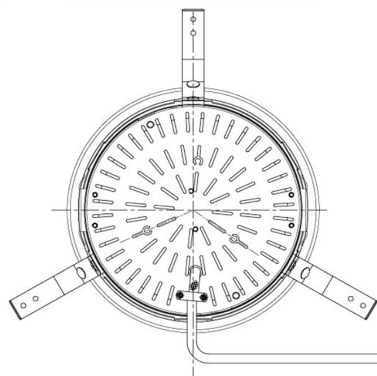

Item no. DD098-5015MW8530D

Series Name: Φ 150 Spark (Deep Cone)

Installation	Recessed mount
Type	
Fixture wattage	48.5W
Beam angle	22 deg
Color Temp.	3000K
CRI	Ra>85
Luminous	4904 lm
Body	Die-cast aluminum alloy
Body finish	N/A
Trim finish	White
Reflector finish	Mirror
IP Rate	IP20
Light source	COB module
Input Voltage	AC220~240V
Dimming Type	Non-Dimmable
Certificate	CE, CCC
Cut Hole	150mm

Height (Weight)	Spot / Medium / Medium flood	Wide flood
65.3W	177 (1.4kg)	
48.5W	177 (1.5kg)	
44.3W	157 (1.2kg)	
33.8W	168 (1.1kg)	157 (1.1kg)
30.3W	168 (1.1kg)	157 (1.1kg)
23.0W	138 (0.9kg)	127 (0.9kg)