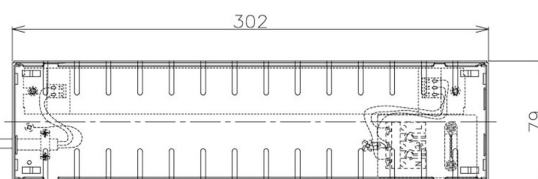

Item no. DD098-5015MW8535D

Series Name:  $\Phi$ 150 Spark (Deep Cone)

Installation	Recessed mount
Type	
Fixture wattage	48.5W
Beam angle	22 deg
Color Temp.	3500K
CRI	Ra>85
Luminous	5002 lm
Body	Die-cast aluminum alloy
Body finish	N/A
Trim finish	White
Reflector finish	Mirror
IP Rate	IP20
Light source	COB module
Input Voltage	AC220~240V
Dimming Type	Non-Dimmable
Certificate	CE, CCC
Cut Hole	150mm

Height (Weight)	Spot / Medium / Medium flood	Wide flood
65.3W	177 (1.4kg)	
48.5W	177 (1.5kg)	
44.3W	157 (1.2kg)	
33.8W	168 (1.1kg)	157 (1.1kg)
30.3W	168 (1.1kg)	157 (1.1kg)
23.0W	138 (0.9kg)	127 (0.9kg)