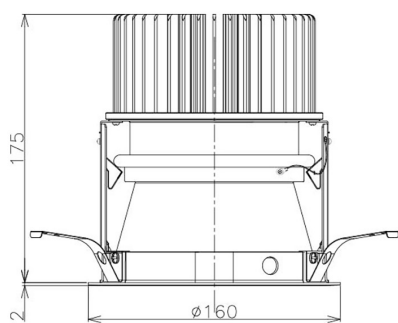

Item no. DD098-5015MW8535D

Series Name:  $\Phi$ 150 Spark (Deep Cone)

Installation	Recessed mount
Type	
Fixture wattage	48.5W
Beam angle	22 deg
Color Temp.	3500K
CRI	Ra>85
Luminous	5002 lm
Body	Die-cast aluminum alloy
Body finish	N/A
Trim finish	White
Reflector finish	Mirror
IP Rate	IP20
Light source	COB module
Input Voltage	AC220~240V
Dimming Type	Non-Dimmable
Certificate	CE, CCC
Cut Hole	150mm

Height (Weight)	Spot / Medium / Medium flood	Wide flood
65.3W	177 (1.4kg)	
48.5W	177 (1.5kg)	
44.3W	157 (1.2kg)	
33.8W	168 (1.1kg)	157 (1.1kg)
30.3W	168 (1.1kg)	157 (1.1kg)
23.0W	138 (0.9kg)	127 (0.9kg)