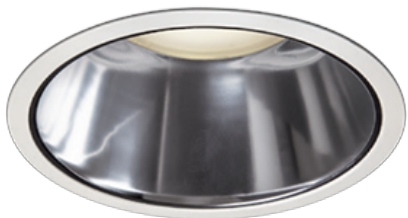

Item no. DD098-5015MW8535D

Series Name:  $\Phi$ 150 Spark (Deep Cone)

Installation	Recessed mount
Type	
Fixture wattage	48.5W
Beam angle	22 deg
Color Temp.	3500K
CRI	Ra>85
Luminous	5002 lm
Body	Die-cast aluminum alloy
Body finish	N/A
Trim finish	White
Reflector finish	Mirror
IP Rate	IP20
Light source	COB module
Input Voltage	AC220~240V
Dimming Type	Non-Dimmable
Certificate	CE, CCC
Cut Hole	150mm

Height (Weight)	Spot / Medium / Medium flood	Wide flood
65.3W	177 (1.4kg)	
48.5W	177 (1.5kg)	
44.3W	157 (1.2kg)	
33.8W	168 (1.1kg)	157 (1.1kg)
30.3W	168 (1.1kg)	157 (1.1kg)
23.0W	138 (0.9kg)	127 (0.9kg)