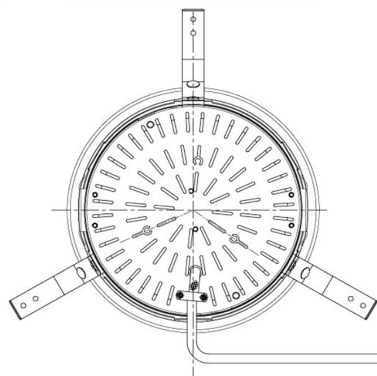

Item no. DD098-5015MW8535D

Series Name:  $\Phi$ 150 Spark (Deep Cone)

Installation	Recessed mount
Type	
Fixture wattage	48.5W
Beam angle	22 deg
Color Temp.	3500K
CRI	Ra>85
Luminous	5002 lm
Body	Die-cast aluminum alloy
Body finish	N/A
Trim finish	White
Reflector finish	Mirror
IP Rate	IP20
Light source	COB module
Input Voltage	AC220~240V
Dimming Type	Non-Dimmable
Certificate	CE, CCC
Cut Hole	150mm

Height (Weight)	Spot / Medium / Medium flood	Wide flood
65.3W	177 (1.4kg)	
48.5W	177 (1.5kg)	
44.3W	157 (1.2kg)	
33.8W	168 (1.1kg)	157 (1.1kg)
30.3W	168 (1.1kg)	157 (1.1kg)
23.0W	138 (0.9kg)	127 (0.9kg)