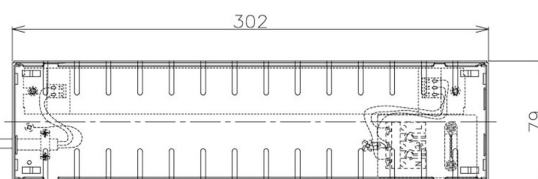

Item no. DD098-5015MW8540D

Series Name: Φ 150 Spark (Deep Cone)

| | |
|------------------|-------------------------|
| Installation | Recessed mount |
| Type | |
| Fixture wattage | 48.5W |
| Beam angle | 22 deg |
| Color Temp. | 4000K |
| CRI | Ra>85 |
| Luminous | 5051 lm |
| Body | Die-cast aluminum alloy |
| Body finish | N/A |
| Trim finish | White |
| Reflector finish | Mirror |
| IP Rate | IP20 |
| Light source | COB module |
| Input Voltage | AC220~240V |
| Dimming Type | Non-Dimmable |
| Certificate | CE, CCC |
| Cut Hole | 150mm |

| Height (Weight) | Spot / Medium / Medium flood | Wide flood |
|-----------------|------------------------------|-------------|
| 65.3W | 177 (1.4kg) | |
| 48.5W | 177 (1.5kg) | |
| 44.3W | 157 (1.2kg) | |
| 33.8W | 168 (1.1kg) | 157 (1.1kg) |
| 30.3W | 168 (1.1kg) | 157 (1.1kg) |
| 23.0W | 138 (0.9kg) | 127 (0.9kg) |