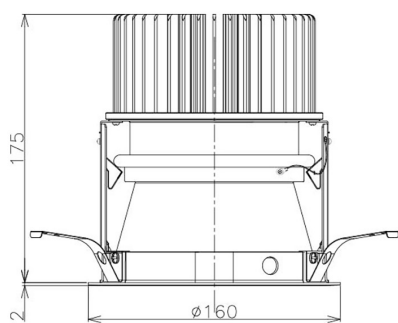

Item no. DD098-5015MW8540D

Series Name: Φ 150 Spark (Deep Cone)

| | |
|------------------|-------------------------|
| Installation | Recessed mount |
| Type | |
| Fixture wattage | 48.5W |
| Beam angle | 22 deg |
| Color Temp. | 4000K |
| CRI | Ra>85 |
| Luminous | 5051 lm |
| Body | Die-cast aluminum alloy |
| Body finish | N/A |
| Trim finish | White |
| Reflector finish | Mirror |
| IP Rate | IP20 |
| Light source | COB module |
| Input Voltage | AC220~240V |
| Dimming Type | Non-Dimmable |
| Certificate | CE, CCC |
| Cut Hole | 150mm |

| Height (Weight) | Spot / Medium / Medium flood | Wide flood |
|-----------------|------------------------------|-------------|
| 65.3W | 177 (1.4kg) | |
| 48.5W | 177 (1.5kg) | |
| 44.3W | 157 (1.2kg) | |
| 33.8W | 168 (1.1kg) | 157 (1.1kg) |
| 30.3W | 168 (1.1kg) | 157 (1.1kg) |
| 23.0W | 138 (0.9kg) | 127 (0.9kg) |