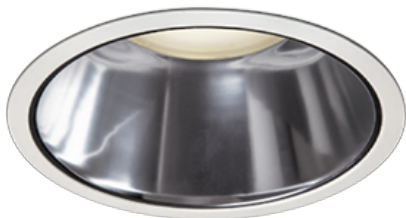

Item no. DD098-5015MW8540D

Series Name: Φ 150 Spark (Deep Cone)

| | |
|------------------|-------------------------|
| Installation | Recessed mount |
| Type | |
| Fixture wattage | 48.5W |
| Beam angle | 22 deg |
| Color Temp. | 4000K |
| CRI | Ra>85 |
| Luminous | 5051 lm |
| Body | Die-cast aluminum alloy |
| Body finish | N/A |
| Trim finish | White |
| Reflector finish | Mirror |
| IP Rate | IP20 |
| Light source | COB module |
| Input Voltage | AC220~240V |
| Dimming Type | Non-Dimmable |
| Certificate | CE, CCC |
| Cut Hole | 150mm |

| Height (Weight) | Spot / Medium / Medium flood | Wide flood |
|-----------------|------------------------------|-------------|
| 65.3W | 177 (1.4kg) | |
| 48.5W | 177 (1.5kg) | |
| 44.3W | 157 (1.2kg) | |
| 33.8W | 168 (1.1kg) | 157 (1.1kg) |
| 30.3W | 168 (1.1kg) | 157 (1.1kg) |
| 23.0W | 138 (0.9kg) | 127 (0.9kg) |