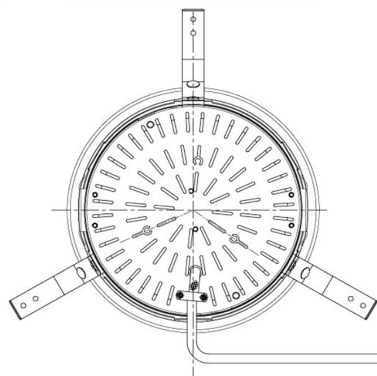

Item no. DD098-5015MW8540D

Series Name: Φ 150 Spark (Deep Cone)

| | |
|------------------|-------------------------|
| Installation | Recessed mount |
| Type | |
| Fixture wattage | 48.5W |
| Beam angle | 22 deg |
| Color Temp. | 4000K |
| CRI | Ra>85 |
| Luminous | 5051 lm |
| Body | Die-cast aluminum alloy |
| Body finish | N/A |
| Trim finish | White |
| Reflector finish | Mirror |
| IP Rate | IP20 |
| Light source | COB module |
| Input Voltage | AC220~240V |
| Dimming Type | Non-Dimmable |
| Certificate | CE, CCC |
| Cut Hole | 150mm |

| Height (Weight) | Spot / Medium / Medium flood | Wide flood |
|-----------------|------------------------------|-------------|
| 65.3W | 177 (1.4kg) | |
| 48.5W | 177 (1.5kg) | |
| 44.3W | 157 (1.2kg) | |
| 33.8W | 168 (1.1kg) | 157 (1.1kg) |
| 30.3W | 168 (1.1kg) | 157 (1.1kg) |
| 23.0W | 138 (0.9kg) | 127 (0.9kg) |