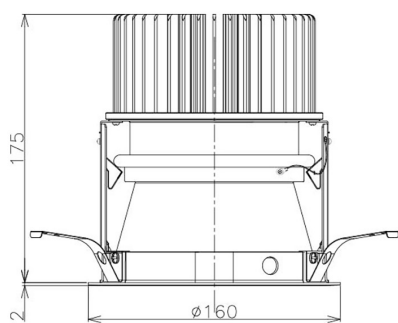

Item no. DD098-5015MW9030D

Series Name: Φ 150 Spark (Deep Cone)

Installation	Recessed mount
Type	
Fixture wattage	48.5W
Beam angle	22 deg
Color Temp.	3000K
CRI	Ra>90
Luminous	4459 lm
Body	Die-cast aluminum alloy
Body finish	N/A
Trim finish	White
Reflector finish	Mirror
IP Rate	IP20
Light source	COB module
Input Voltage	AC220~240V
Dimming Type	Non-Dimmable
Certificate	CE, CCC
Cut Hole	150mm

Height (Weight)	Spot / Medium / Medium flood	Wide flood
65.3W	177 (1.4kg)	
48.5W	177 (1.5kg)	
44.3W	157 (1.2kg)	
33.8W	168 (1.1kg)	157 (1.1kg)
30.3W	168 (1.1kg)	157 (1.1kg)
23.0W	138 (0.9kg)	127 (0.9kg)