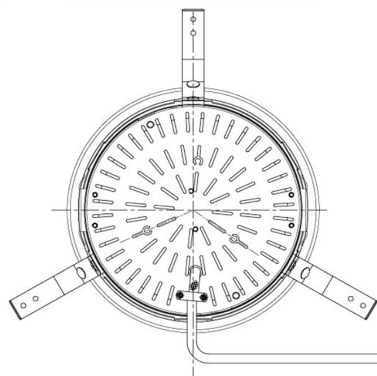

Item no. DD098-5015MW9030D

Series Name: Φ 150 Spark (Deep Cone)

Installation	Recessed mount
Type	
Fixture wattage	48.5W
Beam angle	22 deg
Color Temp.	3000K
CRI	Ra>90
Luminous	4459 lm
Body	Die-cast aluminum alloy
Body finish	N/A
Trim finish	White
Reflector finish	Mirror
IP Rate	IP20
Light source	COB module
Input Voltage	AC220~240V
Dimming Type	Non-Dimmable
Certificate	CE, CCC
Cut Hole	150mm

Height (Weight)	Spot / Medium / Medium flood	Wide flood
65.3W	177 (1.4kg)	
48.5W	177 (1.5kg)	
44.3W	157 (1.2kg)	
33.8W	168 (1.1kg)	157 (1.1kg)
30.3W	168 (1.1kg)	157 (1.1kg)
23.0W	138 (0.9kg)	127 (0.9kg)