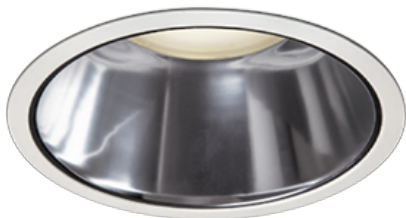

Item no. DD098-5015MW9030D

Series Name: Φ 150 Spark (Deep Cone)

Installation	Recessed mount
Type	
Fixture wattage	48.5W
Beam angle	22 deg
Color Temp.	3000K
CRI	Ra>90
Luminous	4459 lm
Body	Die-cast aluminum alloy
Body finish	N/A
Trim finish	White
Reflector finish	Mirror
IP Rate	IP20
Light source	COB module
Input Voltage	AC220~240V
Dimming Type	Non-Dimmable
Certificate	CE, CCC
Cut Hole	150mm

Height (Weight)	Spot / Medium / Medium flood	Wide flood
65.3W	177 (1.4kg)	
48.5W	177 (1.5kg)	
44.3W	157 (1.2kg)	
33.8W	168 (1.1kg)	157 (1.1kg)
30.3W	168 (1.1kg)	157 (1.1kg)
23.0W	138 (0.9kg)	127 (0.9kg)