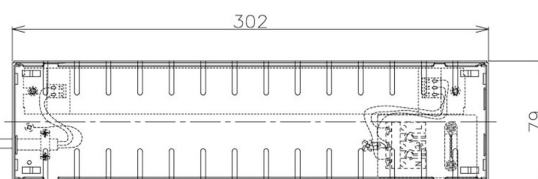

Item no. DD098-5015MW9030D

Series Name: Φ 150 Spark (Deep Cone)

Installation	Recessed mount
Type	
Fixture wattage	48.5W
Beam angle	22 deg
Color Temp.	3000K
CRI	Ra>90
Luminous	4459 lm
Body	Die-cast aluminum alloy
Body finish	N/A
Trim finish	White
Reflector finish	Mirror
IP Rate	IP20
Light source	COB module
Input Voltage	AC220~240V
Dimming Type	Non-Dimmable
Certificate	CE, CCC
Cut Hole	150mm

Height (Weight)	Spot / Medium / Medium flood	Wide flood
65.3W	177 (1.4kg)	
48.5W	177 (1.5kg)	
44.3W	157 (1.2kg)	
33.8W	168 (1.1kg)	157 (1.1kg)
30.3W	168 (1.1kg)	157 (1.1kg)
23.0W	138 (0.9kg)	127 (0.9kg)