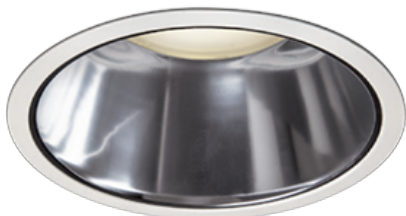

Item no. DD098-5015MW9035D

Series Name: Φ 150 Spark (Deep Cone)

Installation	Recessed mount
Type	
Fixture wattage	48.5W
Beam angle	22 deg
Color Temp.	3500K
CRI	Ra>90
Luminous	4548 lm
Body	Die-cast aluminum alloy
Body finish	N/A
Trim finish	White
Reflector finish	Mirror
IP Rate	IP20
Light source	COB module
Input Voltage	AC220~240V
Dimming Type	Non-Dimmable
Certificate	CE, CCC
Cut Hole	150mm

Height (Weight)	Spot / Medium / Medium flood	Wide flood
65.3W	177 (1.4kg)	
48.5W	177 (1.5kg)	
44.3W	157 (1.2kg)	
33.8W	168 (1.1kg)	157 (1.1kg)
30.3W	168 (1.1kg)	157 (1.1kg)
23.0W	138 (0.9kg)	127 (0.9kg)