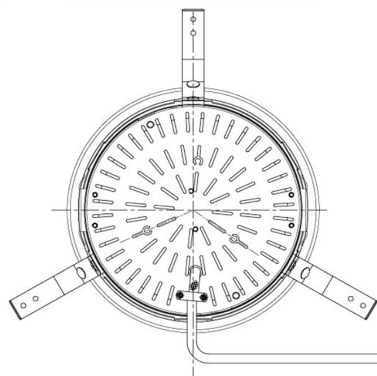

Item no. DD098-5015MW9035D

Series Name: Φ 150 Spark (Deep Cone)

Installation	Recessed mount
Type	
Fixture wattage	48.5W
Beam angle	22 deg
Color Temp.	3500K
CRI	Ra>90
Luminous	4548 lm
Body	Die-cast aluminum alloy
Body finish	N/A
Trim finish	White
Reflector finish	Mirror
IP Rate	IP20
Light source	COB module
Input Voltage	AC220~240V
Dimming Type	Non-Dimmable
Certificate	CE, CCC
Cut Hole	150mm

Height (Weight)	Spot / Medium / Medium flood	Wide flood
65.3W	177 (1.4kg)	
48.5W	177 (1.5kg)	
44.3W	157 (1.2kg)	
33.8W	168 (1.1kg)	157 (1.1kg)
30.3W	168 (1.1kg)	157 (1.1kg)
23.0W	138 (0.9kg)	127 (0.9kg)