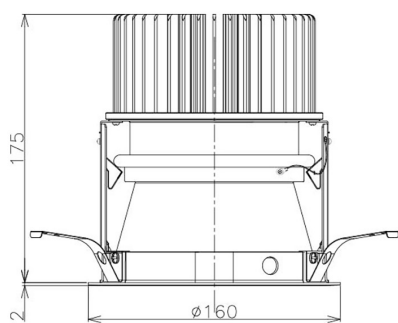

Item no. DD098-5015MW9035D

Series Name: Φ 150 Spark (Deep Cone)

Installation	Recessed mount
Type	
Fixture wattage	48.5W
Beam angle	22 deg
Color Temp.	3500K
CRI	Ra>90
Luminous	4548 lm
Body	Die-cast aluminum alloy
Body finish	N/A
Trim finish	White
Reflector finish	Mirror
IP Rate	IP20
Light source	COB module
Input Voltage	AC220~240V
Dimming Type	Non-Dimmable
Certificate	CE, CCC
Cut Hole	150mm

Height (Weight)	Spot / Medium / Medium flood	Wide flood
65.3W	177 (1.4kg)	
48.5W	177 (1.5kg)	
44.3W	157 (1.2kg)	
33.8W	168 (1.1kg)	157 (1.1kg)
30.3W	168 (1.1kg)	157 (1.1kg)
23.0W	138 (0.9kg)	127 (0.9kg)