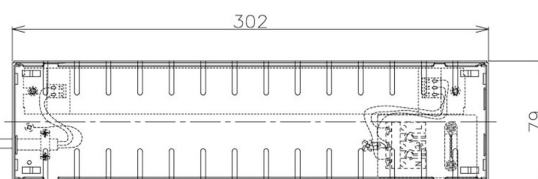

Item no. DD098-5015MW9035D

Series Name: Φ 150 Spark (Deep Cone)

Installation	Recessed mount
Type	
Fixture wattage	48.5W
Beam angle	22 deg
Color Temp.	3500K
CRI	Ra>90
Luminous	4548 lm
Body	Die-cast aluminum alloy
Body finish	N/A
Trim finish	White
Reflector finish	Mirror
IP Rate	IP20
Light source	COB module
Input Voltage	AC220~240V
Dimming Type	Non-Dimmable
Certificate	CE, CCC
Cut Hole	150mm

Height (Weight)	Spot / Medium / Medium flood	Wide flood
65.3W	177 (1.4kg)	
48.5W	177 (1.5kg)	
44.3W	157 (1.2kg)	
33.8W	168 (1.1kg)	157 (1.1kg)
30.3W	168 (1.1kg)	157 (1.1kg)
23.0W	138 (0.9kg)	127 (0.9kg)