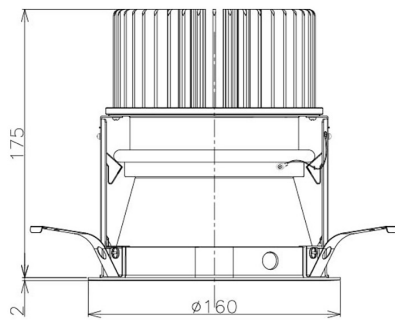

Item no. DD098-5015MW9040D

Series Name: Φ 150 Spark (Deep Cone)

Installation	Recessed mount
Type	
Fixture wattage	48.5W
Beam angle	22 deg
Color Temp.	4000K
CRI	Ra>90
Luminous	4593 lm
Body	Die-cast aluminum alloy
Body finish	N/A
Trim finish	White
Reflector finish	Mirror
IP Rate	IP20
Light source	COB module
Input Voltage	AC220~240V
Dimming Type	Non-Dimmable
Certificate	CE, CCC
Cut Hole	150mm

Height (Weight)	Spot / Medium / Medium flood	Wide flood
65.3W	177 (1.4kg)	
48.5W	177 (1.5kg)	
44.3W	157 (1.2kg)	
33.8W	168 (1.1kg)	157 (1.1kg)
30.3W	168 (1.1kg)	157 (1.1kg)
23.0W	138 (0.9kg)	127 (0.9kg)