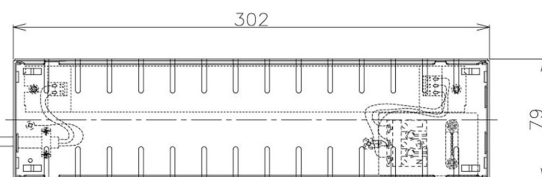

Item no. DD098-5015MW9040D

Series Name: Φ 150 Spark (Deep Cone)

Installation	Recessed mount
Type	
Fixture wattage	48.5W
Beam angle	22 deg
Color Temp.	4000K
CRI	Ra>90
Luminous	4593 lm
Body	Die-cast aluminum alloy
Body finish	N/A
Trim finish	White
Reflector finish	Mirror
IP Rate	IP20
Light source	COB module
Input Voltage	AC220~240V
Dimming Type	Non-Dimmable
Certificate	CE, CCC
Cut Hole	150mm

Height (Weight)	Spot / Medium / Medium flood	Wide flood
65.3W	177 (1.4kg)	
48.5W	177 (1.5kg)	
44.3W	157 (1.2kg)	
33.8W	168 (1.1kg)	157 (1.1kg)
30.3W	168 (1.1kg)	157 (1.1kg)
23.0W	138 (0.9kg)	127 (0.9kg)