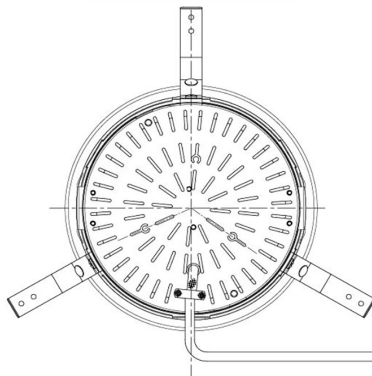

Item no. DD098-5015MW9040D

Series Name: Φ 150 Spark (Deep Cone)

Installation	Recessed mount
Type	
Fixture wattage	48.5W
Beam angle	22 deg
Color Temp.	4000K
CRI	Ra>90
Luminous	4593 lm
Body	Die-cast aluminum alloy
Body finish	N/A
Trim finish	White
Reflector finish	Mirror
IP Rate	IP20
Light source	COB module
Input Voltage	AC220~240V
Dimming Type	Non-Dimmable
Certificate	CE, CCC
Cut Hole	150mm

Height (Weight)	Spot / Medium / Medium flood	Wide flood
65.3W	177 (1.4kg)	
48.5W	177 (1.5kg)	
44.3W	157 (1.2kg)	
33.8W	168 (1.1kg)	157 (1.1kg)
30.3W	168 (1.1kg)	157 (1.1kg)
23.0W	138 (0.9kg)	127 (0.9kg)