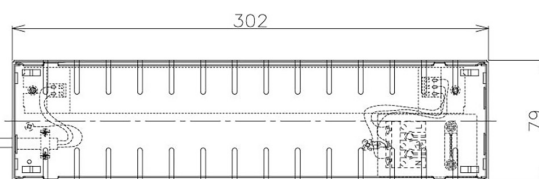

Item no. DD098-5020DW8527D

Series Name:  $\Phi$ 150 Spark (Deep Cone)

White Reflector

Installation	Recessed mount
Type	
Fixture wattage	48.5W
Beam angle	23 deg
Color Temp.	2700K
CRI	Ra>85
Luminous	4610 lm
Body	Die-cast aluminum alloy
Body finish	N/A
Trim finish	White
Reflector finish	White
IP Rate	IP20
Light source	COB module
Input Voltage	AC220~240V
Dimming Type	Non-Dimmable
Certificate	CE, CCC
Cut Hole	150mm

Height (Weight)	Spot / Medium / Medium flood	Wide flood
65.3W	177 (1.4kg)	
48.5W	177 (1.5kg)	
44.3W	157 (1.2kg)	
33.8W	168 (1.1kg)	157 (1.1kg)
30.3W	168 (1.1kg)	157 (1.1kg)
23.0W	138 (0.9kg)	127 (0.9kg)