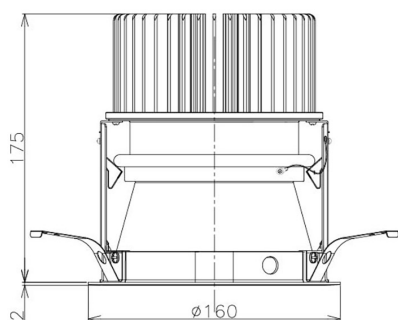

Item no. DD098-5020DW8527D

Series Name:  $\Phi$ 150 Spark (Deep Cone)

White Reflector

Installation	Recessed mount
Type	
Fixture wattage	48.5W
Beam angle	23 deg
Color Temp.	2700K
CRI	Ra>85
Luminous	4610 lm
Body	Die-cast aluminum alloy
Body finish	N/A
Trim finish	White
Reflector finish	White
IP Rate	IP20
Light source	COB module
Input Voltage	AC220~240V
Dimming Type	Non-Dimmable
Certificate	CE, CCC
Cut Hole	150mm

Height (Weight)	Spot / Medium / Medium flood	Wide flood
65.3W	177 (1.4kg)	
48.5W	177 (1.5kg)	
44.3W	157 (1.2kg)	
33.8W	168 (1.1kg)	157 (1.1kg)
30.3W	168 (1.1kg)	157 (1.1kg)
23.0W	138 (0.9kg)	127 (0.9kg)