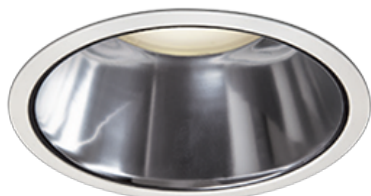

Item no. DD098-5020DW8527D

Series Name:  $\Phi$ 150 Spark (Deep Cone)

White Reflector

Installation	Recessed mount
Type	
Fixture wattage	48.5W
Beam angle	23 deg
Color Temp.	2700K
CRI	Ra>85
Luminous	4610 lm
Body	Die-cast aluminum alloy
Body finish	N/A
Trim finish	White
Reflector finish	White
IP Rate	IP20
Light source	COB module
Input Voltage	AC220~240V
Dimming Type	Non-Dimmable
Certificate	CE, CCC
Cut Hole	150mm

Height (Weight)	Spot / Medium / Medium flood	Wide flood
65.3W	177 (1.4kg)	
48.5W	177 (1.5kg)	
44.3W	157 (1.2kg)	
33.8W	168 (1.1kg)	157 (1.1kg)
30.3W	168 (1.1kg)	157 (1.1kg)
23.0W	138 (0.9kg)	127 (0.9kg)