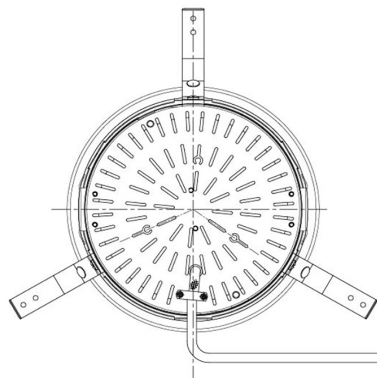

Item no. DD098-5020DW8527D

Series Name:  $\Phi$ 150 Spark (Deep Cone)

White Reflector

Installation	Recessed mount
Type	
Fixture wattage	48.5W
Beam angle	23 deg
Color Temp.	2700K
CRI	Ra>85
Luminous	4610 lm
Body	Die-cast aluminum alloy
Body finish	N/A
Trim finish	White
Reflector finish	White
IP Rate	IP20
Light source	COB module
Input Voltage	AC220~240V
Dimming Type	Non-Dimmable
Certificate	CE, CCC
Cut Hole	150mm

Height (Weight)	Spot / Medium / Medium flood	Wide flood
65.3W	177 (1.4kg)	
48.5W	177 (1.5kg)	
44.3W	157 (1.2kg)	
33.8W	168 (1.1kg)	157 (1.1kg)
30.3W	168 (1.1kg)	157 (1.1kg)
23.0W	138 (0.9kg)	127 (0.9kg)