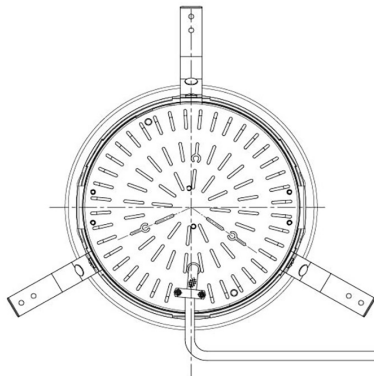

Item no. DD098-5020DW8540D

Series Name: Φ 150 Spark (Deep Cone)

White Reflector

Installation	Recessed mount
Type	
Fixture wattage	48.5W
Beam angle	23 deg
Color Temp.	4000K
CRI	Ra>85
Luminous	4946 lm
Body	Die-cast aluminum alloy
Body finish	N/A
Trim finish	White
Reflector finish	White
IP Rate	IP20
Light source	COB module
Input Voltage	AC220~240V
Dimming Type	Non-Dimmable
Certificate	CE, CCC
Cut Hole	150mm

Height (Weight)	Spot / Medium / Medium flood	Wide flood
65.3W	177 (1.4kg)	
48.5W	177 (1.5kg)	
44.3W	157 (1.2kg)	
33.8W	168 (1.1kg)	157 (1.1kg)
30.3W	168 (1.1kg)	157 (1.1kg)
23.0W	138 (0.9kg)	127 (0.9kg)