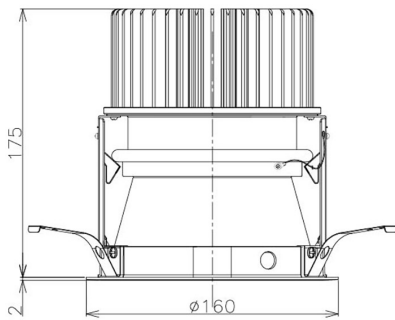

Item no. DD098-5020DW8540D

Series Name: Φ 150 Spark (Deep Cone)

White Reflector

Installation	Recessed mount
Type	
Fixture wattage	48.5W
Beam angle	23 deg
Color Temp.	4000K
CRI	Ra>85
Luminous	4946 lm
Body	Die-cast aluminum alloy
Body finish	N/A
Trim finish	White
Reflector finish	White
IP Rate	IP20
Light source	COB module
Input Voltage	AC220~240V
Dimming Type	Non-Dimmable
Certificate	CE, CCC
Cut Hole	150mm

Height (Weight)	Spot / Medium / Medium flood	Wide flood
65.3W	177 (1.4kg)	
48.5W	177 (1.5kg)	
44.3W	157 (1.2kg)	
33.8W	168 (1.1kg)	157 (1.1kg)
30.3W	168 (1.1kg)	157 (1.1kg)
23.0W	138 (0.9kg)	127 (0.9kg)