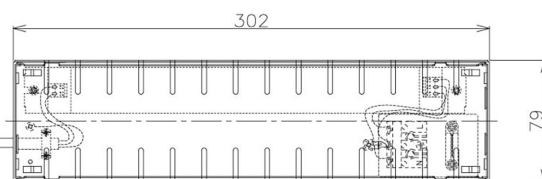

Item no. DD098-5020DW8540D

Series Name: Φ 150 Spark (Deep Cone)

White Reflector

Installation	Recessed mount
Type	
Fixture wattage	48.5W
Beam angle	23 deg
Color Temp.	4000K
CRI	Ra>85
Luminous	4946 lm
Body	Die-cast aluminum alloy
Body finish	N/A
Trim finish	White
Reflector finish	White
IP Rate	IP20
Light source	COB module
Input Voltage	AC220~240V
Dimming Type	Non-Dimmable
Certificate	CE, CCC
Cut Hole	150mm

Height (Weight)	Spot / Medium / Medium flood	Wide flood
65.3W	177 (1.4kg)	
48.5W	177 (1.5kg)	
44.3W	157 (1.2kg)	
33.8W	168 (1.1kg)	157 (1.1kg)
30.3W	168 (1.1kg)	157 (1.1kg)
23.0W	138 (0.9kg)	127 (0.9kg)