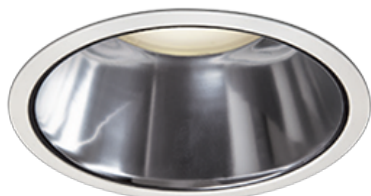

Item no. DD098-5020DW9027D

Series Name: Φ 150 Spark (Deep Cone)

White Reflector

Installation	Recessed mount
Type	
Fixture wattage	48.5W
Beam angle	23 deg
Color Temp.	2700K
CRI	Ra>90
Luminous	4191 lm
Body	Die-cast aluminum alloy
Body finish	N/A
Trim finish	White
Reflector finish	White
IP Rate	IP20
Light source	COB module
Input Voltage	AC220~240V
Dimming Type	Non-Dimmable
Certificate	CE, CCC
Cut Hole	150mm

Height (Weight)	Spot / Medium / Medium flood	Wide flood
65.3W	177 (1.4kg)	
48.5W	177 (1.5kg)	
44.3W	157 (1.2kg)	
33.8W	168 (1.1kg)	157 (1.1kg)
30.3W	168 (1.1kg)	157 (1.1kg)
23.0W	138 (0.9kg)	127 (0.9kg)