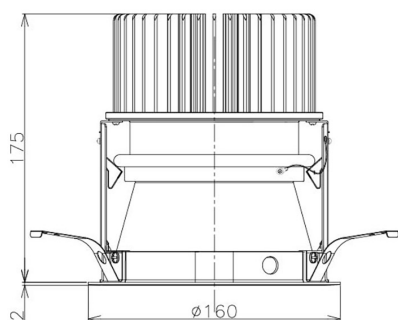

Item no. DD098-5020DW9027D

Series Name: Φ 150 Spark (Deep Cone)

White Reflector

Installation	Recessed mount
Type	
Fixture wattage	48.5W
Beam angle	23 deg
Color Temp.	2700K
CRI	Ra>90
Luminous	4191 lm
Body	Die-cast aluminum alloy
Body finish	N/A
Trim finish	White
Reflector finish	White
IP Rate	IP20
Light source	COB module
Input Voltage	AC220~240V
Dimming Type	Non-Dimmable
Certificate	CE, CCC
Cut Hole	150mm

Height (Weight)	Spot / Medium / Medium flood	Wide flood
65.3W	177 (1.4kg)	
48.5W	177 (1.5kg)	
44.3W	157 (1.2kg)	
33.8W	168 (1.1kg)	157 (1.1kg)
30.3W	168 (1.1kg)	157 (1.1kg)
23.0W	138 (0.9kg)	127 (0.9kg)