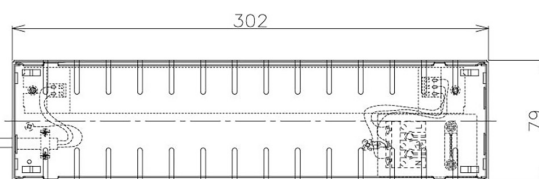

Item no. DD098-5020DW9027D

Series Name: Φ 150 Spark (Deep Cone)

White Reflector

Installation	Recessed mount
Type	
Fixture wattage	48.5W
Beam angle	23 deg
Color Temp.	2700K
CRI	Ra>90
Luminous	4191 lm
Body	Die-cast aluminum alloy
Body finish	N/A
Trim finish	White
Reflector finish	White
IP Rate	IP20
Light source	COB module
Input Voltage	AC220~240V
Dimming Type	Non-Dimmable
Certificate	CE, CCC
Cut Hole	150mm

Height (Weight)	Spot / Medium / Medium flood	Wide flood
65.3W	177 (1.4kg)	
48.5W	177 (1.5kg)	
44.3W	157 (1.2kg)	
33.8W	168 (1.1kg)	157 (1.1kg)
30.3W	168 (1.1kg)	157 (1.1kg)
23.0W	138 (0.9kg)	127 (0.9kg)