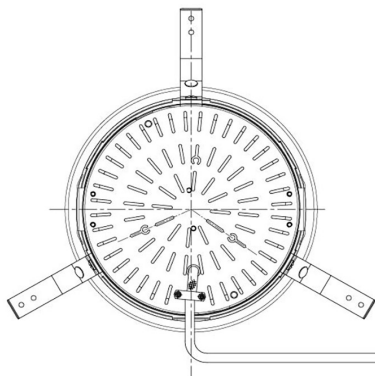

Item no. DD098-5020DW9027D

Series Name: Φ 150 Spark (Deep Cone)

White Reflector

Installation	Recessed mount
Type	
Fixture wattage	48.5W
Beam angle	23 deg
Color Temp.	2700K
CRI	Ra>90
Luminous	4191 lm
Body	Die-cast aluminum alloy
Body finish	N/A
Trim finish	White
Reflector finish	White
IP Rate	IP20
Light source	COB module
Input Voltage	AC220~240V
Dimming Type	Non-Dimmable
Certificate	CE, CCC
Cut Hole	150mm

Height (Weight)	Spot / Medium / Medium flood	Wide flood
65.3W	177 (1.4kg)	
48.5W	177 (1.5kg)	
44.3W	157 (1.2kg)	
33.8W	168 (1.1kg)	157 (1.1kg)
30.3W	168 (1.1kg)	157 (1.1kg)
23.0W	138 (0.9kg)	127 (0.9kg)