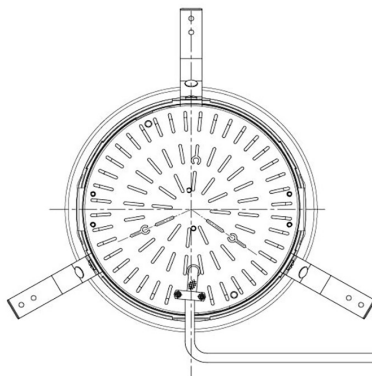

Item no. DD098-5020DW9030D

Series Name: Φ 150 Spark (Deep Cone)

White Reflector

Installation	Recessed mount
Type	
Fixture wattage	48.5W
Beam angle	23 deg
Color Temp.	3000K
CRI	Ra>90
Luminous	4366 lm
Body	Die-cast aluminum alloy
Body finish	N/A
Trim finish	White
Reflector finish	White
IP Rate	IP20
Light source	COB module
Input Voltage	AC220~240V
Dimming Type	Non-Dimmable
Certificate	CE, CCC
Cut Hole	150mm

Height (Weight)	Spot / Medium / Medium flood	Wide flood
65.3W	177 (1.4kg)	
48.5W	177 (1.5kg)	
44.3W	157 (1.2kg)	
33.8W	168 (1.1kg)	157 (1.1kg)
30.3W	168 (1.1kg)	157 (1.1kg)
23.0W	138 (0.9kg)	127 (0.9kg)