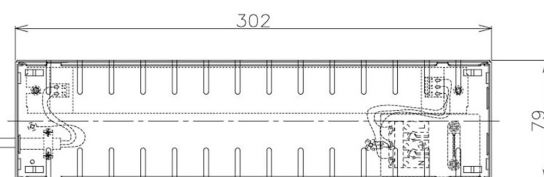

Item no. DD098-5020DW9030D

Series Name: Φ 150 Spark (Deep Cone)

White Reflector

Installation	Recessed mount
Type	
Fixture wattage	48.5W
Beam angle	23 deg
Color Temp.	3000K
CRI	Ra>90
Luminous	4366 lm
Body	Die-cast aluminum alloy
Body finish	N/A
Trim finish	White
Reflector finish	White
IP Rate	IP20
Light source	COB module
Input Voltage	AC220~240V
Dimming Type	Non-Dimmable
Certificate	CE, CCC
Cut Hole	150mm

Height (Weight)	Spot / Medium / Medium flood	Wide flood
65.3W	177 (1.4kg)	
48.5W	177 (1.5kg)	
44.3W	157 (1.2kg)	
33.8W	168 (1.1kg)	157 (1.1kg)
30.3W	168 (1.1kg)	157 (1.1kg)
23.0W	138 (0.9kg)	127 (0.9kg)