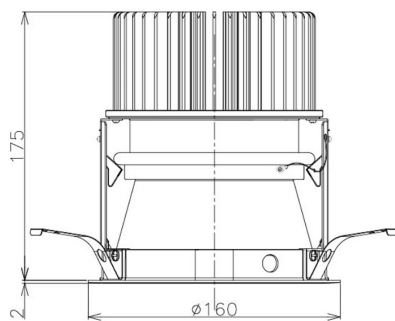

Item no. DD098-5020DW9030D

Series Name: Φ 150 Spark (Deep Cone)

White Reflector

Installation	Recessed mount
Type	
Fixture wattage	48.5W
Beam angle	23 deg
Color Temp.	3000K
CRI	Ra>90
Luminous	4366 lm
Body	Die-cast aluminum alloy
Body finish	N/A
Trim finish	White
Reflector finish	White
IP Rate	IP20
Light source	COB module
Input Voltage	AC220~240V
Dimming Type	Non-Dimmable
Certificate	CE, CCC
Cut Hole	150mm

Height (Weight)	Spot / Medium / Medium flood	Wide flood
65.3W	177 (1.4kg)	
48.5W	177 (1.5kg)	
44.3W	157 (1.2kg)	
33.8W	168 (1.1kg)	157 (1.1kg)
30.3W	168 (1.1kg)	157 (1.1kg)
23.0W	138 (0.9kg)	127 (0.9kg)