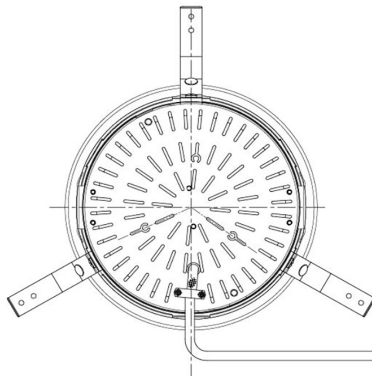

Item no. DD098-5020MB8527D

Series Name: Φ 150 Spark (Deep Cone)

Installation	Recessed mount
Type	
Fixture wattage	48.5W
Beam angle	21 deg
Color Temp.	2700K
CRI	Ra>85
Luminous	4755 lm
Body	Die-cast aluminum alloy
Body finish	N/A
Trim finish	Black
Reflector finish	Mirror
IP Rate	IP20
Light source	COB module
Input Voltage	AC220~240V
Dimming Type	Non-Dimmable
Certificate	CE, CCC
Cut Hole	150mm

Height (Weight)	Spot / Medium / Medium flood	Wide flood
65.3W	177 (1.4kg)	
48.5W	177 (1.5kg)	
44.3W	157 (1.2kg)	
33.8W	168 (1.1kg)	157 (1.1kg)
30.3W	168 (1.1kg)	157 (1.1kg)
23.0W	138 (0.9kg)	127 (0.9kg)