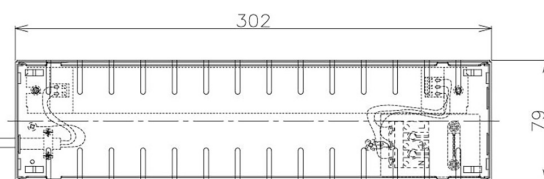

Item no. DD098-5020MB8527D

Series Name: Φ 150 Spark (Deep Cone)

Installation	Recessed mount
Type	
Fixture wattage	48.5W
Beam angle	21 deg
Color Temp.	2700K
CRI	Ra>85
Luminous	4755 lm
Body	Die-cast aluminum alloy
Body finish	N/A
Trim finish	Black
Reflector finish	Mirror
IP Rate	IP20
Light source	COB module
Input Voltage	AC220~240V
Dimming Type	Non-Dimmable
Certificate	CE, CCC
Cut Hole	150mm

Height (Weight)	Spot / Medium / Medium flood	Wide flood
65.3W	177 (1.4kg)	
48.5W	177 (1.5kg)	
44.3W	157 (1.2kg)	
33.8W	168 (1.1kg)	157 (1.1kg)
30.3W	168 (1.1kg)	157 (1.1kg)
23.0W	138 (0.9kg)	127 (0.9kg)