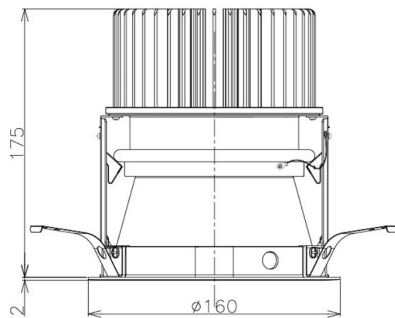

Item no. DD098-5020MB8527D

Series Name: Φ 150 Spark (Deep Cone)

Installation	Recessed mount
Type	
Fixture wattage	48.5W
Beam angle	21 deg
Color Temp.	2700K
CRI	Ra>85
Luminous	4755 lm
Body	Die-cast aluminum alloy
Body finish	N/A
Trim finish	Black
Reflector finish	Mirror
IP Rate	IP20
Light source	COB module
Input Voltage	AC220~240V
Dimming Type	Non-Dimmable
Certificate	CE, CCC
Cut Hole	150mm

Height (Weight)	Spot / Medium / Medium flood	Wide flood
65.3W	177 (1.4kg)	
48.5W	177 (1.5kg)	
44.3W	157 (1.2kg)	
33.8W	168 (1.1kg)	157 (1.1kg)
30.3W	168 (1.1kg)	157 (1.1kg)
23.0W	138 (0.9kg)	127 (0.9kg)