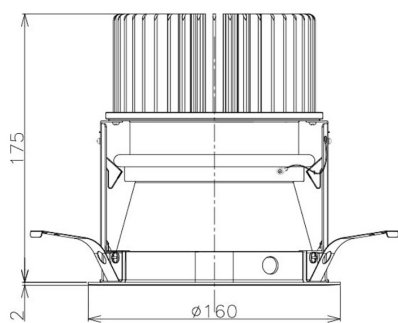

Item no. DD098-5020MB8530D

Series Name: Φ 150 Spark (Deep Cone)

Installation	Recessed mount
Type	
Fixture wattage	48.5W
Beam angle	21 deg
Color Temp.	3000K
CRI	Ra>85
Luminous	4953 lm
Body	Die-cast aluminum alloy
Body finish	N/A
Trim finish	Black
Reflector finish	Mirror
IP Rate	IP20
Light source	COB module
Input Voltage	AC220~240V
Dimming Type	Non-Dimmable
Certificate	CE, CCC
Cut Hole	150mm

Height (Weight)	Spot / Medium / Medium flood	Wide flood
65.3W	177 (1.4kg)	
48.5W	177 (1.5kg)	
44.3W	157 (1.2kg)	
33.8W	168 (1.1kg)	157 (1.1kg)
30.3W	168 (1.1kg)	157 (1.1kg)
23.0W	138 (0.9kg)	127 (0.9kg)