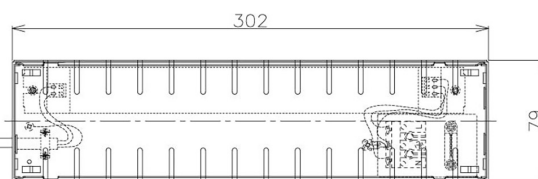

Item no. DD098-5020MB8530D

Series Name: Φ 150 Spark (Deep Cone)

Installation	Recessed mount
Type	
Fixture wattage	48.5W
Beam angle	21 deg
Color Temp.	3000K
CRI	Ra>85
Luminous	4953 lm
Body	Die-cast aluminum alloy
Body finish	N/A
Trim finish	Black
Reflector finish	Mirror
IP Rate	IP20
Light source	COB module
Input Voltage	AC220~240V
Dimming Type	Non-Dimmable
Certificate	CE, CCC
Cut Hole	150mm

Height (Weight)	Spot / Medium / Medium flood	Wide flood
65.3W	177 (1.4kg)	
48.5W	177 (1.5kg)	
44.3W	157 (1.2kg)	
33.8W	168 (1.1kg)	157 (1.1kg)
30.3W	168 (1.1kg)	157 (1.1kg)
23.0W	138 (0.9kg)	127 (0.9kg)