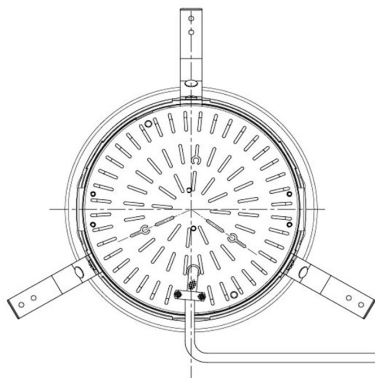

Item no. DD098-5020MB8530D

Series Name: Φ 150 Spark (Deep Cone)

Installation	Recessed mount
Type	
Fixture wattage	48.5W
Beam angle	21 deg
Color Temp.	3000K
CRI	Ra>85
Luminous	4953 lm
Body	Die-cast aluminum alloy
Body finish	N/A
Trim finish	Black
Reflector finish	Mirror
IP Rate	IP20
Light source	COB module
Input Voltage	AC220~240V
Dimming Type	Non-Dimmable
Certificate	CE, CCC
Cut Hole	150mm

Height (Weight)	Spot / Medium / Medium flood	Wide flood
65.3W	177 (1.4kg)	
48.5W	177 (1.5kg)	
44.3W	157 (1.2kg)	
33.8W	168 (1.1kg)	157 (1.1kg)
30.3W	168 (1.1kg)	157 (1.1kg)
23.0W	138 (0.9kg)	127 (0.9kg)