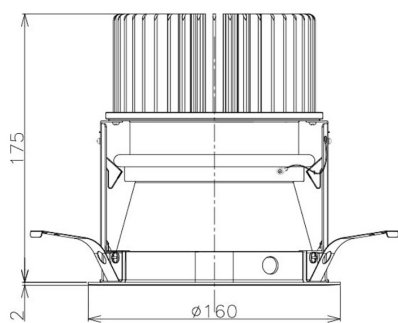

Item no. DD098-5020MB8535D

Series Name:  $\Phi$ 150 Spark (Deep Cone)

Installation	Recessed mount
Type	
Fixture wattage	48.5W
Beam angle	21 deg
Color Temp.	3500K
CRI	Ra>85
Luminous	5052 lm
Body	Die-cast aluminum alloy
Body finish	N/A
Trim finish	Black
Reflector finish	Mirror
IP Rate	IP20
Light source	COB module
Input Voltage	AC220~240V
Dimming Type	Non-Dimmable
Certificate	CE, CCC
Cut Hole	150mm

Height (Weight)	Spot / Medium / Medium flood	Wide flood
65.3W	177 (1.4kg)	
48.5W	177 (1.5kg)	
44.3W	157 (1.2kg)	
33.8W	168 (1.1kg)	157 (1.1kg)
30.3W	168 (1.1kg)	157 (1.1kg)
23.0W	138 (0.9kg)	127 (0.9kg)