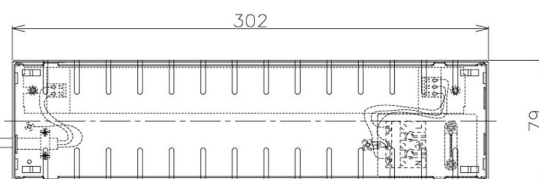

Item no. DD098-5020MB8535D

Series Name:  $\Phi$ 150 Spark (Deep Cone)

Installation	Recessed mount
Type	
Fixture wattage	48.5W
Beam angle	21 deg
Color Temp.	3500K
CRI	Ra>85
Luminous	5052 lm
Body	Die-cast aluminum alloy
Body finish	N/A
Trim finish	Black
Reflector finish	Mirror
IP Rate	IP20
Light source	COB module
Input Voltage	AC220~240V
Dimming Type	Non-Dimmable
Certificate	CE, CCC
Cut Hole	150mm

Height (Weight)	Spot / Medium / Medium flood	Wide flood
65.3W	177 (1.4kg)	
48.5W	177 (1.5kg)	
44.3W	157 (1.2kg)	
33.8W	168 (1.1kg)	157 (1.1kg)
30.3W	168 (1.1kg)	157 (1.1kg)
23.0W	138 (0.9kg)	127 (0.9kg)