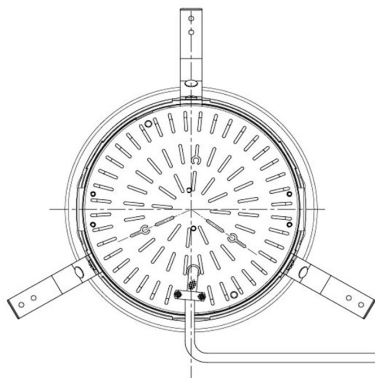

Item no. DD098-5020MB8535D

Series Name:  $\Phi$ 150 Spark (Deep Cone)

Installation	Recessed mount
Type	
Fixture wattage	48.5W
Beam angle	21 deg
Color Temp.	3500K
CRI	Ra>85
Luminous	5052 lm
Body	Die-cast aluminum alloy
Body finish	N/A
Trim finish	Black
Reflector finish	Mirror
IP Rate	IP20
Light source	COB module
Input Voltage	AC220~240V
Dimming Type	Non-Dimmable
Certificate	CE, CCC
Cut Hole	150mm

Height (Weight)	Spot / Medium / Medium flood	Wide flood
65.3W	177 (1.4kg)	
48.5W	177 (1.5kg)	
44.3W	157 (1.2kg)	
33.8W	168 (1.1kg)	157 (1.1kg)
30.3W	168 (1.1kg)	157 (1.1kg)
23.0W	138 (0.9kg)	127 (0.9kg)