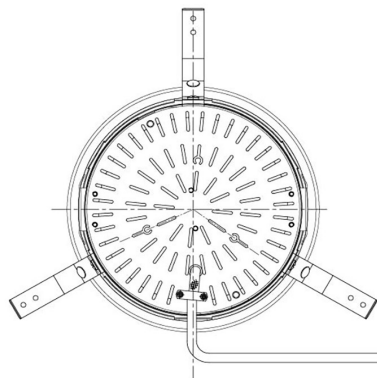

Item no. DD098-5020MB8540D

Series Name: Φ 150 Spark (Deep Cone)

Installation	Recessed mount
Type	
Fixture wattage	48.5W
Beam angle	21 deg
Color Temp.	4000K
CRI	Ra>85
Luminous	5102 lm
Body	Die-cast aluminum alloy
Body finish	N/A
Trim finish	Black
Reflector finish	Mirror
IP Rate	IP20
Light source	COB module
Input Voltage	AC220~240V
Dimming Type	Non-Dimmable
Certificate	CE, CCC
Cut Hole	150mm

Height (Weight)	Spot / Medium / Medium flood	Wide flood
65.3W	177 (1.4kg)	
48.5W	177 (1.5kg)	
44.3W	157 (1.2kg)	
33.8W	168 (1.1kg)	157 (1.1kg)
30.3W	168 (1.1kg)	157 (1.1kg)
23.0W	138 (0.9kg)	127 (0.9kg)