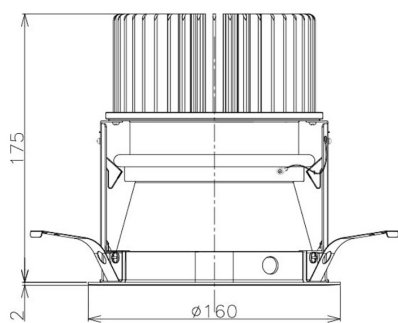

Item no. DD098-5020MB8540D

Series Name: Φ 150 Spark (Deep Cone)

Installation	Recessed mount
Type	
Fixture wattage	48.5W
Beam angle	21 deg
Color Temp.	4000K
CRI	Ra>85
Luminous	5102 lm
Body	Die-cast aluminum alloy
Body finish	N/A
Trim finish	Black
Reflector finish	Mirror
IP Rate	IP20
Light source	COB module
Input Voltage	AC220~240V
Dimming Type	Non-Dimmable
Certificate	CE, CCC
Cut Hole	150mm

Height (Weight)	Spot / Medium / Medium flood	Wide flood
65.3W	177 (1.4kg)	
48.5W	177 (1.5kg)	
44.3W	157 (1.2kg)	
33.8W	168 (1.1kg)	157 (1.1kg)
30.3W	168 (1.1kg)	157 (1.1kg)
23.0W	138 (0.9kg)	127 (0.9kg)