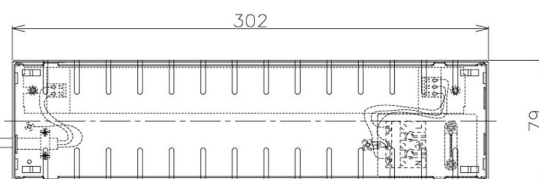

Item no. DD098-5020MB8540D

Series Name: Φ 150 Spark (Deep Cone)

Installation	Recessed mount
Type	
Fixture wattage	48.5W
Beam angle	21 deg
Color Temp.	4000K
CRI	Ra>85
Luminous	5102 lm
Body	Die-cast aluminum alloy
Body finish	N/A
Trim finish	Black
Reflector finish	Mirror
IP Rate	IP20
Light source	COB module
Input Voltage	AC220~240V
Dimming Type	Non-Dimmable
Certificate	CE, CCC
Cut Hole	150mm

Height (Weight)	Spot / Medium / Medium flood	Wide flood
65.3W	177 (1.4kg)	
48.5W	177 (1.5kg)	
44.3W	157 (1.2kg)	
33.8W	168 (1.1kg)	157 (1.1kg)
30.3W	168 (1.1kg)	157 (1.1kg)
23.0W	138 (0.9kg)	127 (0.9kg)