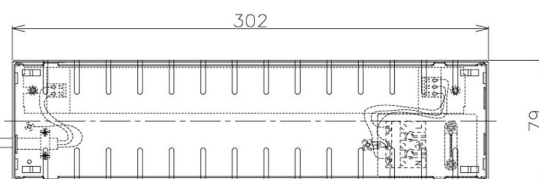

Item no. DD098-5020MB9027D

Series Name: Φ 150 Spark (Deep Cone)

Installation	Recessed mount
Type	
Fixture wattage	48.5W
Beam angle	21 deg
Color Temp.	2700K
CRI	Ra>90
Luminous	4323 lm
Body	Die-cast aluminum alloy
Body finish	N/A
Trim finish	Black
Reflector finish	Mirror
IP Rate	IP20
Light source	COB module
Input Voltage	AC220~240V
Dimming Type	Non-Dimmable
Certificate	CE, CCC
Cut Hole	150mm

Height (Weight)	Spot / Medium / Medium flood	Wide flood
65.3W	177 (1.4kg)	
48.5W	177 (1.5kg)	
44.3W	157 (1.2kg)	
33.8W	168 (1.1kg)	157 (1.1kg)
30.3W	168 (1.1kg)	157 (1.1kg)
23.0W	138 (0.9kg)	127 (0.9kg)