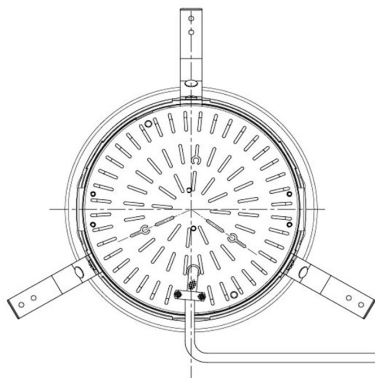

Item no. DD098-5020MB9027D

Series Name: Φ 150 Spark (Deep Cone)

Installation	Recessed mount
Type	
Fixture wattage	48.5W
Beam angle	21 deg
Color Temp.	2700K
CRI	Ra>90
Luminous	4323 lm
Body	Die-cast aluminum alloy
Body finish	N/A
Trim finish	Black
Reflector finish	Mirror
IP Rate	IP20
Light source	COB module
Input Voltage	AC220~240V
Dimming Type	Non-Dimmable
Certificate	CE, CCC
Cut Hole	150mm

Height (Weight)	Spot / Medium / Medium flood	Wide flood
65.3W	177 (1.4kg)	
48.5W	177 (1.5kg)	
44.3W	157 (1.2kg)	
33.8W	168 (1.1kg)	157 (1.1kg)
30.3W	168 (1.1kg)	157 (1.1kg)
23.0W	138 (0.9kg)	127 (0.9kg)