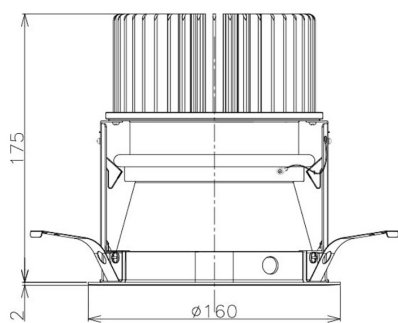

Item no. DD098-5020MB9027D

Series Name: Φ 150 Spark (Deep Cone)

Installation	Recessed mount
Type	
Fixture wattage	48.5W
Beam angle	21 deg
Color Temp.	2700K
CRI	Ra>90
Luminous	4323 lm
Body	Die-cast aluminum alloy
Body finish	N/A
Trim finish	Black
Reflector finish	Mirror
IP Rate	IP20
Light source	COB module
Input Voltage	AC220~240V
Dimming Type	Non-Dimmable
Certificate	CE, CCC
Cut Hole	150mm

Height (Weight)	Spot / Medium / Medium flood	Wide flood
65.3W	177 (1.4kg)	
48.5W	177 (1.5kg)	
44.3W	157 (1.2kg)	
33.8W	168 (1.1kg)	157 (1.1kg)
30.3W	168 (1.1kg)	157 (1.1kg)
23.0W	138 (0.9kg)	127 (0.9kg)