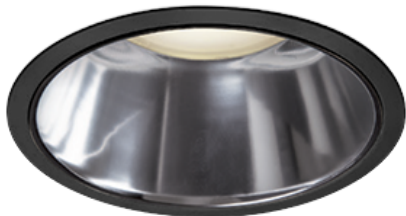

Item no. DD098-5020MB9030D

Series Name: Φ 150 Spark (Deep Cone)

Installation	Recessed mount
Type	
Fixture wattage	48.5W
Beam angle	21 deg
Color Temp.	3000K
CRI	Ra>90
Luminous	4504 lm
Body	Die-cast aluminum alloy
Body finish	N/A
Trim finish	Black
Reflector finish	Mirror
IP Rate	IP20
Light source	COB module
Input Voltage	AC220~240V
Dimming Type	Non-Dimmable
Certificate	CE, CCC
Cut Hole	150mm

Height (Weight)	Spot / Medium / Medium flood	Wide flood
65.3W	177 (1.4kg)	
48.5W	177 (1.5kg)	
44.3W	157 (1.2kg)	
33.8W	168 (1.1kg)	157 (1.1kg)
30.3W	168 (1.1kg)	157 (1.1kg)
23.0W	138 (0.9kg)	127 (0.9kg)