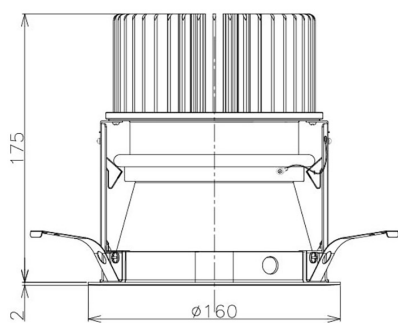

Item no. DD098-5020MB9030D

Series Name:  $\Phi$ 150 Spark (Deep Cone)

Installation	Recessed mount
Type	
Fixture wattage	48.5W
Beam angle	21 deg
Color Temp.	3000K
CRI	Ra>90
Luminous	4504 lm
Body	Die-cast aluminum alloy
Body finish	N/A
Trim finish	Black
Reflector finish	Mirror
IP Rate	IP20
Light source	COB module
Input Voltage	AC220~240V
Dimming Type	Non-Dimmable
Certificate	CE, CCC
Cut Hole	150mm

Height (Weight)	Spot / Medium / Medium flood	Wide flood
65.3W	177 (1.4kg)	
48.5W	177 (1.5kg)	
44.3W	157 (1.2kg)	
33.8W	168 (1.1kg)	157 (1.1kg)
30.3W	168 (1.1kg)	157 (1.1kg)
23.0W	138 (0.9kg)	127 (0.9kg)