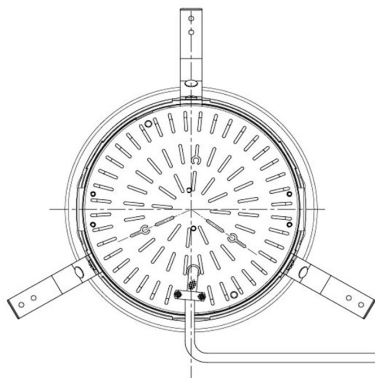

Item no. DD098-5020MB9030D

Series Name: Φ 150 Spark (Deep Cone)

Installation	Recessed mount
Type	
Fixture wattage	48.5W
Beam angle	21 deg
Color Temp.	3000K
CRI	Ra>90
Luminous	4504 lm
Body	Die-cast aluminum alloy
Body finish	N/A
Trim finish	Black
Reflector finish	Mirror
IP Rate	IP20
Light source	COB module
Input Voltage	AC220~240V
Dimming Type	Non-Dimmable
Certificate	CE, CCC
Cut Hole	150mm

Height (Weight)	Spot / Medium / Medium flood	Wide flood
65.3W	177 (1.4kg)	
48.5W	177 (1.5kg)	
44.3W	157 (1.2kg)	
33.8W	168 (1.1kg)	157 (1.1kg)
30.3W	168 (1.1kg)	157 (1.1kg)
23.0W	138 (0.9kg)	127 (0.9kg)