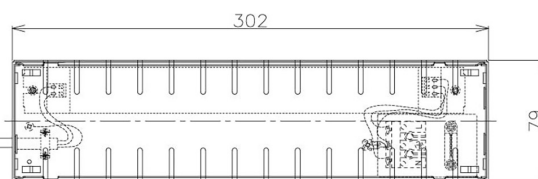

Item no. DD098-5020MB9030D

Series Name: Φ 150 Spark (Deep Cone)

Installation	Recessed mount
Type	
Fixture wattage	48.5W
Beam angle	21 deg
Color Temp.	3000K
CRI	Ra>90
Luminous	4504 lm
Body	Die-cast aluminum alloy
Body finish	N/A
Trim finish	Black
Reflector finish	Mirror
IP Rate	IP20
Light source	COB module
Input Voltage	AC220~240V
Dimming Type	Non-Dimmable
Certificate	CE, CCC
Cut Hole	150mm

Height (Weight)	Spot / Medium / Medium flood	Wide flood
65.3W	177 (1.4kg)	
48.5W	177 (1.5kg)	
44.3W	157 (1.2kg)	
33.8W	168 (1.1kg)	157 (1.1kg)
30.3W	168 (1.1kg)	157 (1.1kg)
23.0W	138 (0.9kg)	127 (0.9kg)