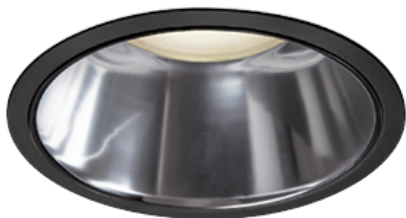

Item no. DD098-5020MB9030D

Series Name:  $\Phi$ 150 Spark (Deep Cone)

Installation	Recessed mount
Type	
Fixture wattage	48.5W
Beam angle	21 deg
Color Temp.	3000K
CRI	Ra>90
Luminous	4504 lm
Body	Die-cast aluminum alloy
Body finish	N/A
Trim finish	Black
Reflector finish	Mirror
IP Rate	IP20
Light source	COB module
Input Voltage	AC220~240V
Dimming Type	Non-Dimmable
Certificate	CE, CCC
Cut Hole	150mm

Height (Weight)	Spot / Medium / Medium flood	Wide flood
65.3W	177 (1.4kg)	
48.5W	177 (1.5kg)	
44.3W	157 (1.2kg)	
33.8W	168 (1.1kg)	157 (1.1kg)
30.3W	168 (1.1kg)	157 (1.1kg)
23.0W	138 (0.9kg)	127 (0.9kg)