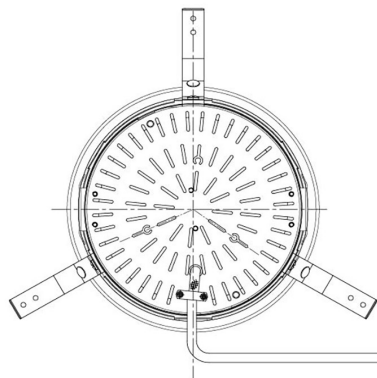

Item no. DD098-5020MB9030D

Series Name:  $\Phi$ 150 Spark (Deep Cone)

Installation	Recessed mount
Type	
Fixture wattage	48.5W
Beam angle	21 deg
Color Temp.	3000K
CRI	Ra>90
Luminous	4504 lm
Body	Die-cast aluminum alloy
Body finish	N/A
Trim finish	Black
Reflector finish	Mirror
IP Rate	IP20
Light source	COB module
Input Voltage	AC220~240V
Dimming Type	Non-Dimmable
Certificate	CE, CCC
Cut Hole	150mm

Height (Weight)	Spot / Medium / Medium flood	Wide flood
65.3W	177 (1.4kg)	
48.5W	177 (1.5kg)	
44.3W	157 (1.2kg)	
33.8W	168 (1.1kg)	157 (1.1kg)
30.3W	168 (1.1kg)	157 (1.1kg)
23.0W	138 (0.9kg)	127 (0.9kg)