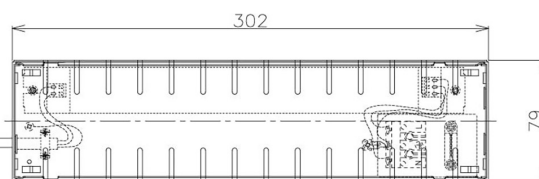

Item no. DD098-5020MB9030D

Series Name:  $\Phi$ 150 Spark (Deep Cone)

Installation	Recessed mount
Type	
Fixture wattage	48.5W
Beam angle	21 deg
Color Temp.	3000K
CRI	Ra>90
Luminous	4504 lm
Body	Die-cast aluminum alloy
Body finish	N/A
Trim finish	Black
Reflector finish	Mirror
IP Rate	IP20
Light source	COB module
Input Voltage	AC220~240V
Dimming Type	Non-Dimmable
Certificate	CE, CCC
Cut Hole	150mm

Height (Weight)	Spot / Medium / Medium flood	Wide flood
65.3W	177 (1.4kg)	
48.5W	177 (1.5kg)	
44.3W	157 (1.2kg)	
33.8W	168 (1.1kg)	157 (1.1kg)
30.3W	168 (1.1kg)	157 (1.1kg)
23.0W	138 (0.9kg)	127 (0.9kg)