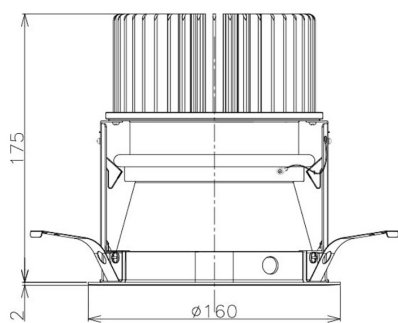

Item no. DD098-5020MB9030D

Series Name: Φ 150 Spark (Deep Cone)

Installation	Recessed mount
Type	
Fixture wattage	48.5W
Beam angle	21 deg
Color Temp.	3000K
CRI	Ra>90
Luminous	4504 lm
Body	Die-cast aluminum alloy
Body finish	N/A
Trim finish	Black
Reflector finish	Mirror
IP Rate	IP20
Light source	COB module
Input Voltage	AC220~240V
Dimming Type	Non-Dimmable
Certificate	CE, CCC
Cut Hole	150mm

Height (Weight)	Spot / Medium / Medium flood	Wide flood
65.3W	177 (1.4kg)	
48.5W	177 (1.5kg)	
44.3W	157 (1.2kg)	
33.8W	168 (1.1kg)	157 (1.1kg)
30.3W	168 (1.1kg)	157 (1.1kg)
23.0W	138 (0.9kg)	127 (0.9kg)