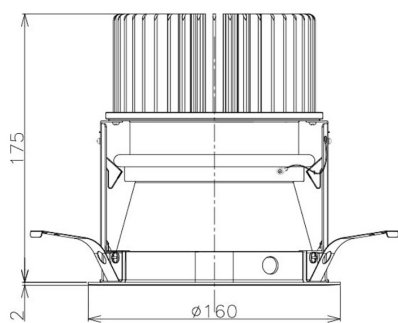

Item no. DD098-5020MB9035D

Series Name:  $\Phi$ 150 Spark (Deep Cone)

Installation	Recessed mount
Type	
Fixture wattage	48.5W
Beam angle	21 deg
Color Temp.	3500K
CRI	Ra>90
Luminous	4594 lm
Body	Die-cast aluminum alloy
Body finish	N/A
Trim finish	Black
Reflector finish	Mirror
IP Rate	IP20
Light source	COB module
Input Voltage	AC220~240V
Dimming Type	Non-Dimmable
Certificate	CE, CCC
Cut Hole	150mm

Height (Weight)	Spot / Medium / Medium flood	Wide flood
65.3W	177 (1.4kg)	
48.5W	177 (1.5kg)	
44.3W	157 (1.2kg)	
33.8W	168 (1.1kg)	157 (1.1kg)
30.3W	168 (1.1kg)	157 (1.1kg)
23.0W	138 (0.9kg)	127 (0.9kg)