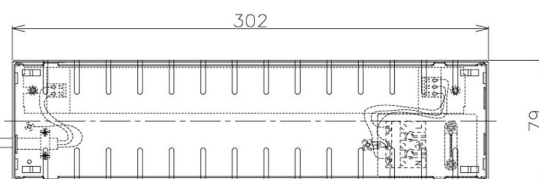

Item no. DD098-5020MB9035D

Series Name:  $\Phi$ 150 Spark (Deep Cone)

Installation	Recessed mount
Type	
Fixture wattage	48.5W
Beam angle	21 deg
Color Temp.	3500K
CRI	Ra>90
Luminous	4594 lm
Body	Die-cast aluminum alloy
Body finish	N/A
Trim finish	Black
Reflector finish	Mirror
IP Rate	IP20
Light source	COB module
Input Voltage	AC220~240V
Dimming Type	Non-Dimmable
Certificate	CE, CCC
Cut Hole	150mm

Height (Weight)	Spot / Medium / Medium flood	Wide flood
65.3W	177 (1.4kg)	
48.5W	177 (1.5kg)	
44.3W	157 (1.2kg)	
33.8W	168 (1.1kg)	157 (1.1kg)
30.3W	168 (1.1kg)	157 (1.1kg)
23.0W	138 (0.9kg)	127 (0.9kg)