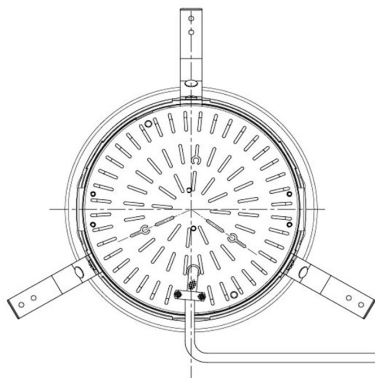

Item no. DD098-5020MB9035D

Series Name:  $\Phi$ 150 Spark (Deep Cone)

Installation	Recessed mount
Type	
Fixture wattage	48.5W
Beam angle	21 deg
Color Temp.	3500K
CRI	Ra>90
Luminous	4594 lm
Body	Die-cast aluminum alloy
Body finish	N/A
Trim finish	Black
Reflector finish	Mirror
IP Rate	IP20
Light source	COB module
Input Voltage	AC220~240V
Dimming Type	Non-Dimmable
Certificate	CE, CCC
Cut Hole	150mm

Height (Weight)	Spot / Medium / Medium flood	Wide flood
65.3W	177 (1.4kg)	
48.5W	177 (1.5kg)	
44.3W	157 (1.2kg)	
33.8W	168 (1.1kg)	157 (1.1kg)
30.3W	168 (1.1kg)	157 (1.1kg)
23.0W	138 (0.9kg)	127 (0.9kg)